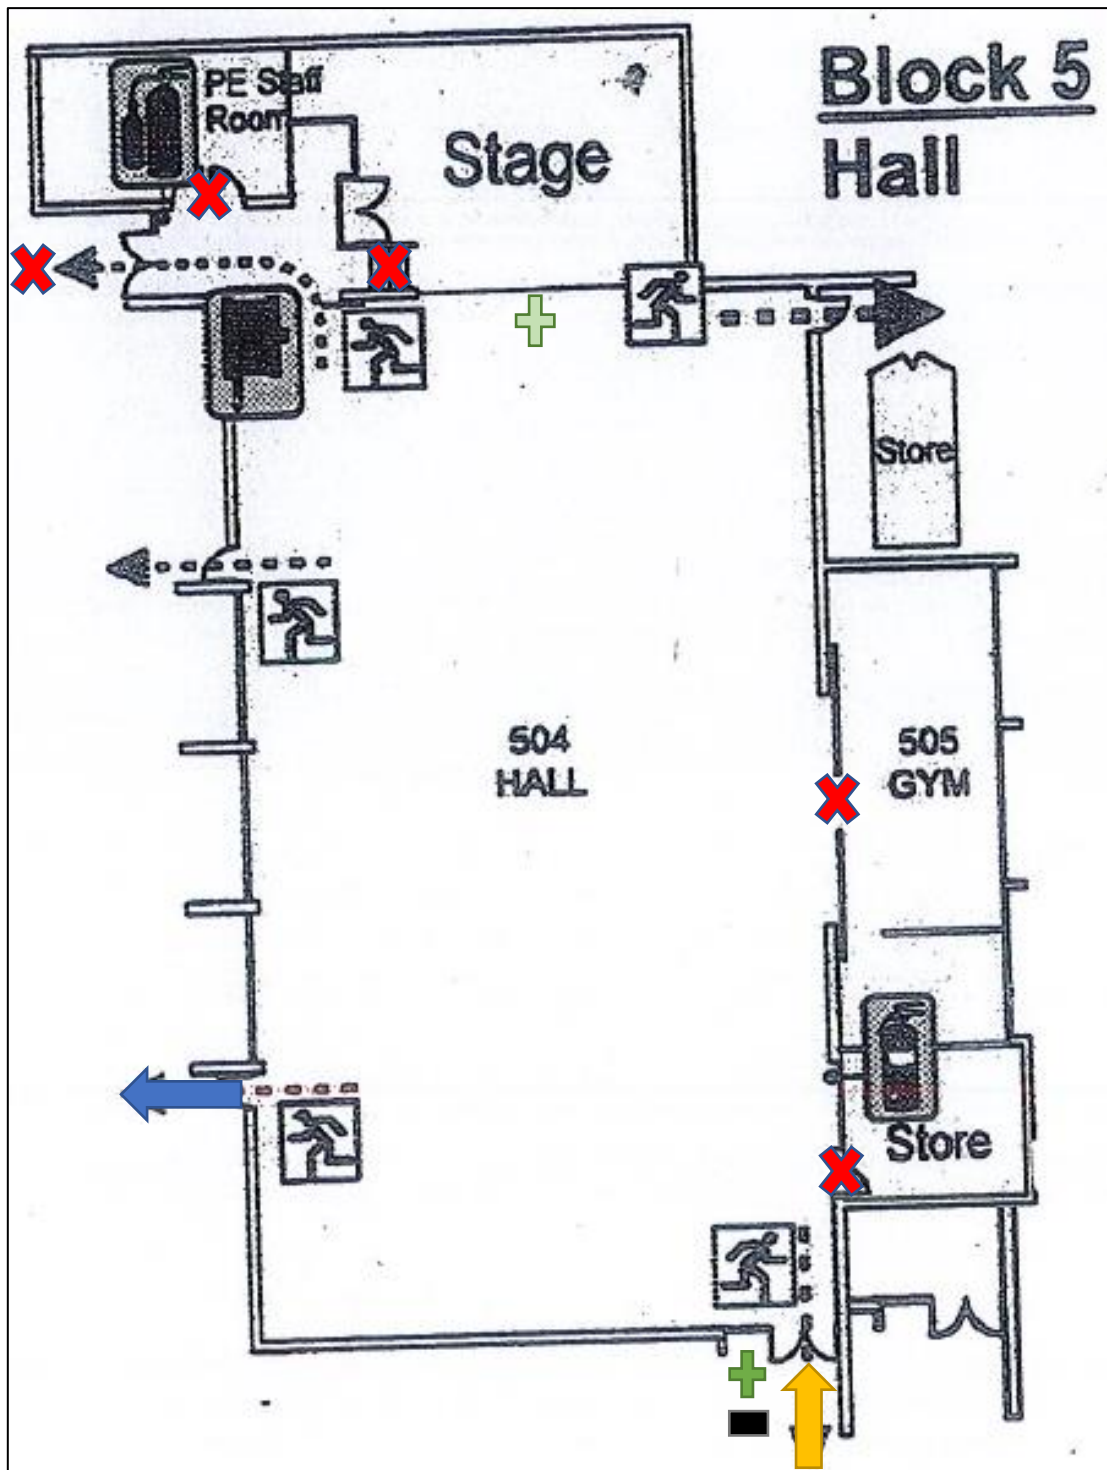

Venue Map – Lumen Christi Catholic College Hall (Pambula Beach Road, Pambula Beach)

	Point of entry		Register / information
	Exit point		Areas closed to players (incl. toilets)
	Sanitiser prior to entry		
	Sanitiser available courtside		