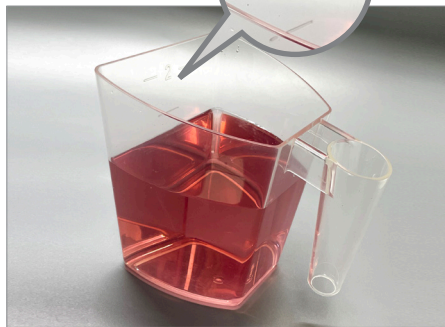

# Transparent Feed Scoop

- 8L/16L animal feeder trough with spout
- Tough plastic construction, holds up in extreme cold and hot weather
- Solid lip for durability
- Hooks that fits most stall grills and come with holes to allow for permanent mounting

Available in a wide variety of assorted fashionable colors.

Feed Scoop 2000 Transparent

Item No.	Description	Price per Unit	Product Dim cm/inch			Weight per Unit Kg/Lbs	Qty Per Master	Packaging Details Master cm/inch			Master Pack Weight Kg/Lbs	Pallet Dim cm/inch	Qty per pallet 20"	Qty per pallet 40HC"	20' Container load	40HC' Container load
			L	W	H			L	W	H						
SCT2000	Transp. Feed Scoop 2000		20 / 7.9	15 / 5.9	18 / 7.1	0.26 / 0.57	84.0	84 / 33.1	60 / 23.6	40 / 15.7	37.0 / 81.6	120x80 / 47.2x31.5	1680	2016	20160	48384