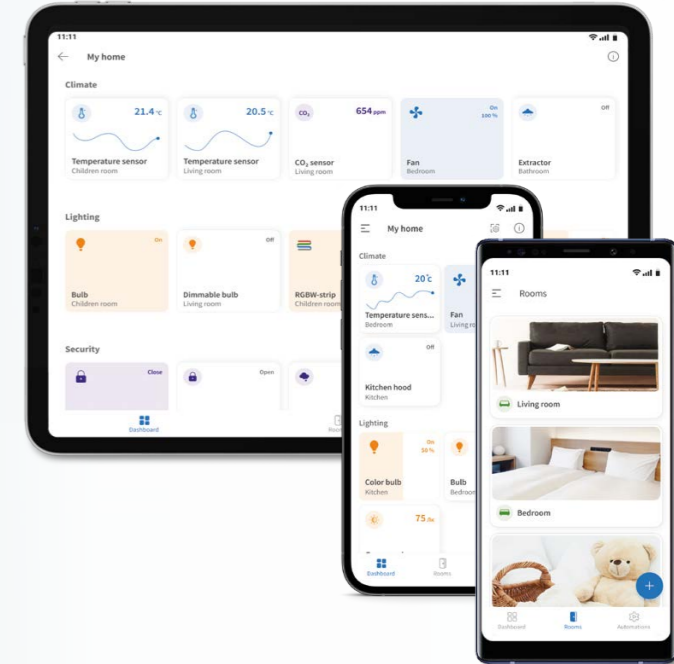

ATOM SERIES CONTROLLERS

Our solutions will allow you to turn ON or control all types of devices used in the house, using only such a controller. One Hydrogen can make up to 10 different devices "smart". If that's not enough for your comfort, the entire line of Atom series controllers is at your service and can be easily integrated into a single Smart Home system. As a result, they will work in a coordinated and efficient manner.