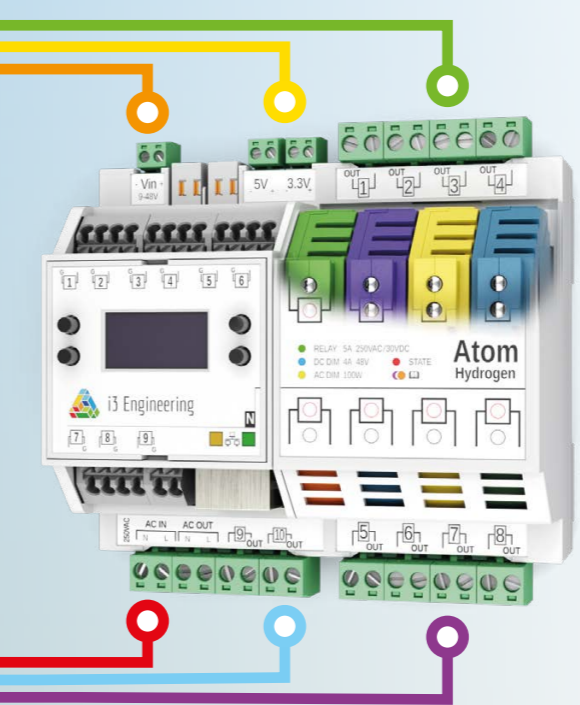

**PRESENCE SIMULATION**  
During your vacation, Atom will randomly turn on the light in different parts of the house to decrease the chance of unwanted guests visits.

**IMC INDUSTRY CO.,LTD.**  
 Mobile: (+66)94 536 9265  
[www.imc-industry.com](http://www.imc-industry.com)

### SMART HOME CONTROLLERS

Universal controller for home and industrial automation, which provides full control of engineering networks of the house: lighting, heating, ventilation, security. As a result, all devices are combined into one convenient system, work smoothly and efficiently. Best for controlling different types of lighting, from ordinary lamps to full-color LED strips.