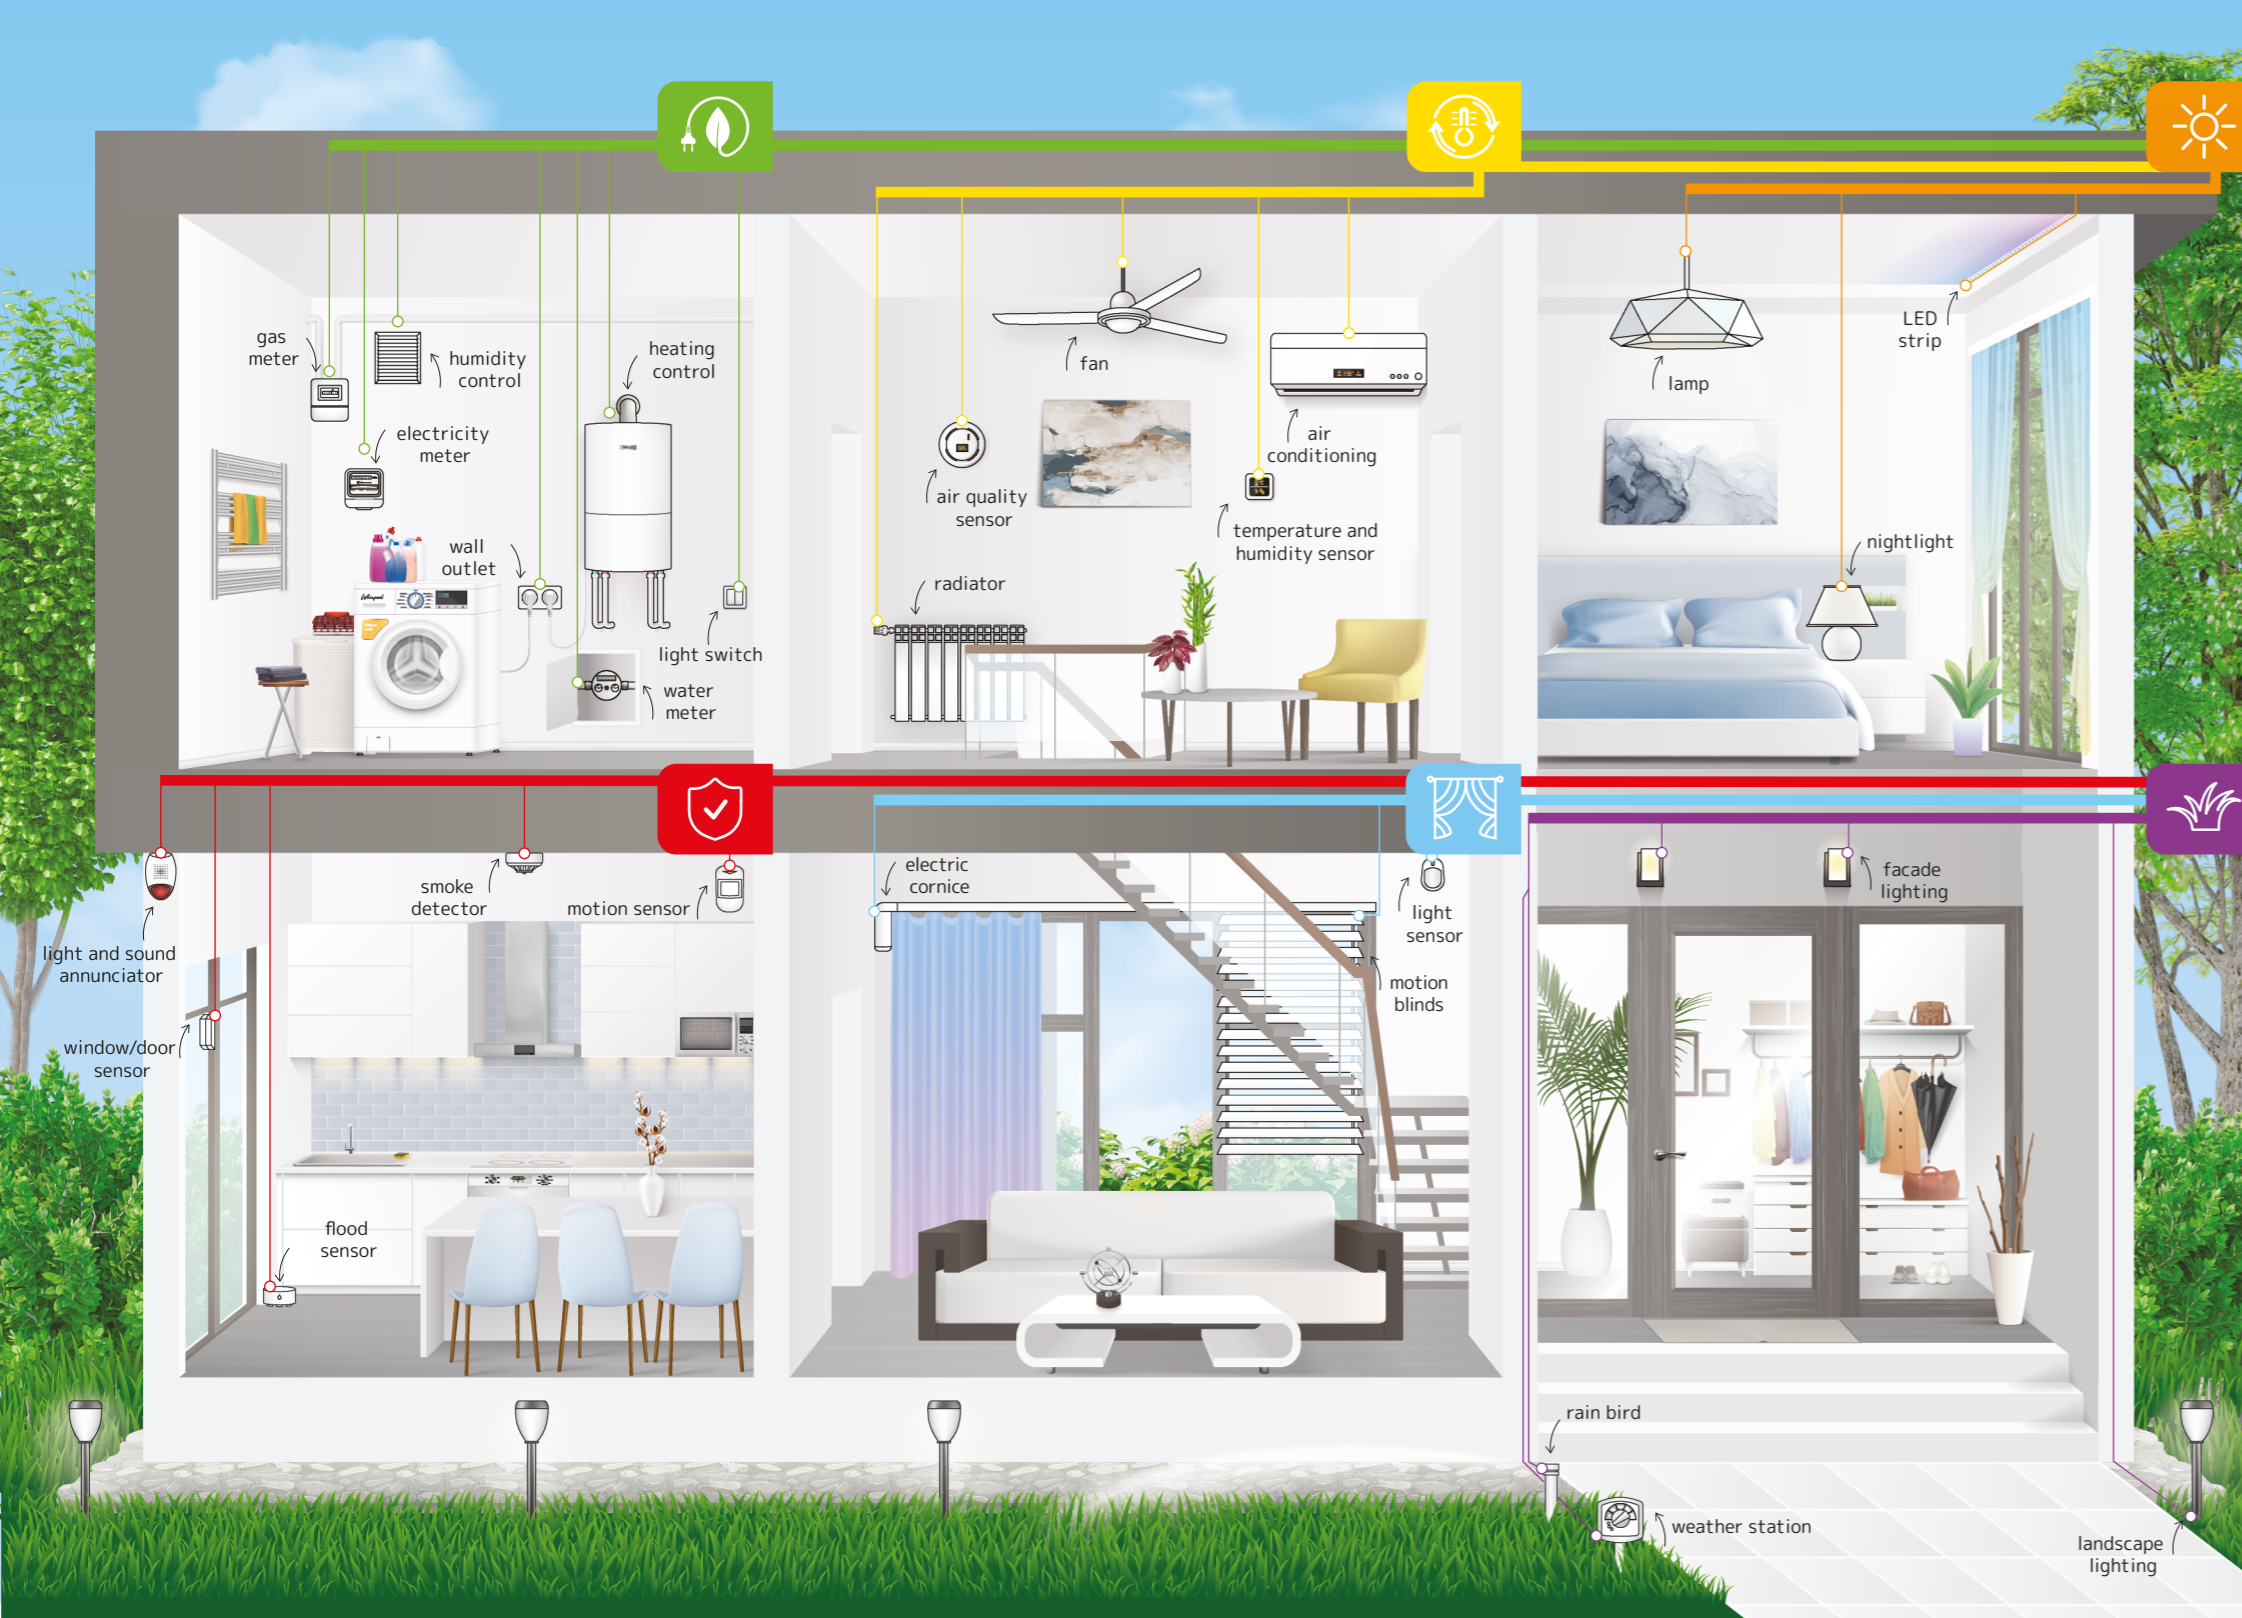

**AUTOMATION**  
Intelligent curtain control will provide you with a comfortable awakening in the morning, gradually increasing the light in the room. During the winter day, fully open windows shades will help to better heat the room, and in summer, on the contrary, automatically closed curtains allow you to keep the morning cool longer.  
Adjust the closing of curtains or blinds in the evening and relax or do household chores without worrying about the gazes of curious neighbors or passers - by.

**PRESENCE SIMULATION**  
During your vacation, Atom will randomly turn on the light in different parts of the house to decrease the chance of unwanted guests visits.

**IMC INDUSTRY CO.,LTD.**  
 Mobile: (+66)94 536 9265  
[www.imc-industry.com](http://www.imc-industry.com)

### SMART HOME CONTROLLERS

Universal controller for home and industrial automation, which provides full control of engineering networks of the house: lighting, heating, ventilation, security. As a result, all devices are combined into one convenient system, work smoothly and efficiently. Best for controlling different types of lighting, from ordinary lamps to full-color LED strips.