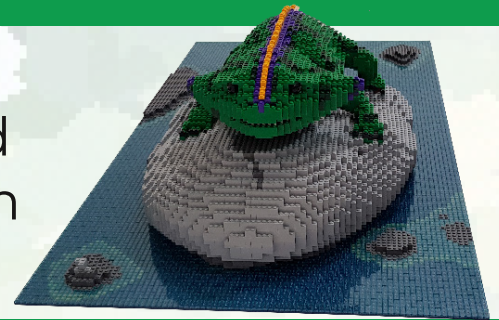

DIPLOCAULUS 'DYLAN'

Dinosaur facts

Only 1 metre long and with an unusual shaped head. It was believed that their heads protected them from being eaten by large predators.

Model facts

22,729 bricks

3 builders

52.6 hours

85kg

Height 145cm

Length 69cm

Width 125cm

**Track down all 15 Brickosaurs.
Pick up a Trail Guide from 'Explorer
Central' on Surrey Street, next to the
Winter Garden.**

**Builders: Marek Jerie, Lauren Loftus & Jakub Vetrak
Designer: Jordan Griffith**