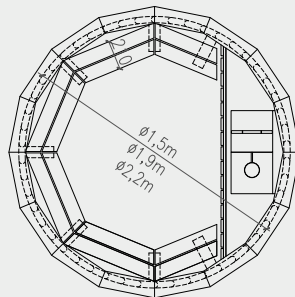

HOT TUBS

HOT TUB

Wooden

Product details

 **People:** 6-8, 8-10, 12-14

 **Bench height:** 22 cm

 **Diameter:** Ø 150 cm, Ø 190 cm, Ø 220 cm

 **Oven:** inside or outside

 **Timber:** Pine or Thermo-wood

Assembled product 250/350/450 kg

 **Wall thickness:** 46 mm

 1,2 x 1,7 x 2,0
 1,2 x 2,1 x 2,2
 1,2 x 2,4 x 2,4
 1,2
 1,6/2,1/2,2
 1,2

Standard Set

- Wooden tub, nice edge on top
- Wooden safety fence - with inside oven
- Wooden benches
- Wooden 3-step stairs
- Stainless steel oven
- Stainless steel chimney
- 2 stainless steel tightening bands
- Outlet valve

HOT TUB

Glass Fiber

Product details

 **People:** 8-10

 **Diameter:** Ø 180 cm

 **Timber:** Pinewood

 **Glass fiber thickness:** 3 mm

 **Bench height:** 40 cm

HOT TUB

Polypropylene

Product details

 **People:** 2-4, 5-7, 8-10

 **Oven:** inside or outside

 **Diameter:** Ø 150 cm, Ø 190 cm, Ø 220 cm

 **Available colours:** light blue, cream and black

 **Timber:** Spruce, Siberian larch, Thermo-wood