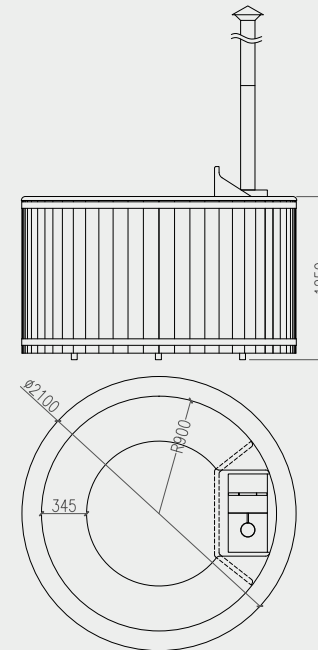

HOT TUB

Glass Fiber

Product details

People: 8-10

Diameter: Ø 180 cm

Timber: Pinewood

Glass fiber thickness: 3 mm

Bench height: 40 cm

Available colours:
light blue & cream

Oven: inside or outside

Assembled product

350 kg
1,6 x 2,1 x 2,2

Standard Set

- Glass fiber tub with pinewood finishing
- Glass fiber safety fence – with inside oven
- Glass fiber inside seating
- Wooden 3-step stairs
- Stainless steel oven
- Stainless steel chimney
- 2 stainless steel tightening bands
- Outlet valve