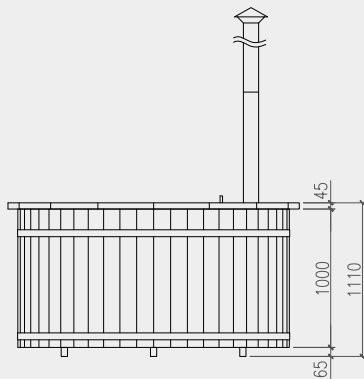

HOT TUBS

HOT TUB

Wooden

Product details

 **People:** 6-8, 8-10, 12-14

 **Bench height:** 22 cm

 **Diameter:** Ø 150 cm, Ø 190 cm, Ø 220 cm

 **Oven:** inside or outside

 **Timber:** Pine or Thermo-wood

Assembled product 250/350/450 kg

 **Wall thickness:** 46 mm

 1,2 x 1,7 x 2,0
 1,2 x 2,1 x 2,2
 1,2 x 2,4 x 2,4
 1,2
 1,6/2,1/2,2
 1,2

Standard Set

- Wooden tub, nice edge on top
- Wooden safety fence - with inside oven
- Wooden benches
- Wooden 3-step stairs
- Stainless steel oven
- Stainless steel chimney
- 2 stainless steel tightening bands
- Outlet valve

HOT TUB

Glass Fiber

Product details

 **People:** 8-10

 **Diameter:** Ø 180 cm

 **Timber:** Pinewood

 **Glass fiber thickness:** 3 mm

 **Bench height:** 40 cm

HOT TUB

Polypropylene

Product details

 **People:** 2-4, 5-7, 8-10

 **Oven:** inside or outside

 **Diameter:** Ø 150 cm, Ø 190 cm, Ø 220 cm

 **Available colours:** light blue, cream and black

 **Timber:** Spruce, Siberian larch, Thermo-wood