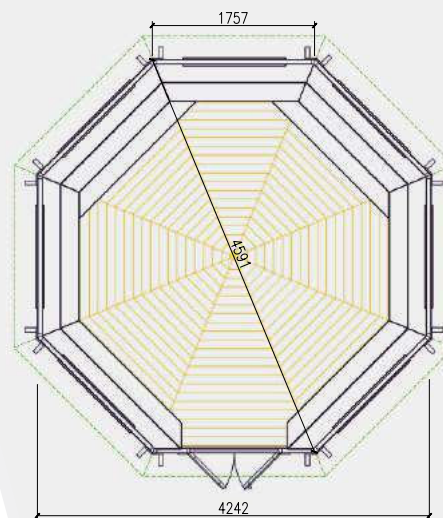

Standard Set

- Floor panels
- Pavilion walls
- Roof covered with bitumen shingles
- Extendable standard chimney
- 7 double glazed windows (3 opening)
- French style double glazed door with the wooden handle and lock
- Central standard BBQ
- Table fitted around the BBQ
- 7 benches (2 extendable for sleeping)
- Cushions for the benches