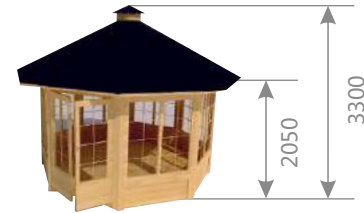

## Product details

Inside area: 10,0 m<sup>2</sup>

Timber: Pinewood

Roof thickness and finishing: 18 mm; Bitumen shingles

Wall thickness: 45 mm

Floor thickness: 28 mm

Window size: 1290 x 1420 mm

Door size: 1290 x 1810 mm