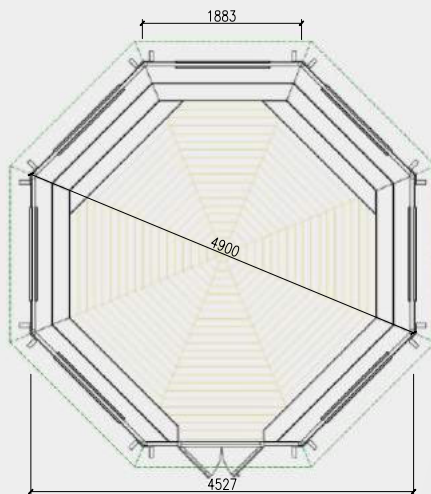

Standard Set

- Floor panels
- Pavilion walls
- Roof covered with bitumen shingles
- Extendable standard chimney
- 7 double glazed windows (3 opening)
- French style double glazed door with the wooden handle and lock
- Central standard BBQ
- Table fitted around the BBQ
- 7 benches (2 extendable for sleeping)
- Cushions for the benches