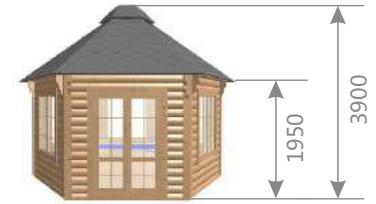

## Product details

Inside area: 16,5 m<sup>2</sup>

Timber: Pinewood

Roof thickness and finishing: 18 mm; Bitumen shingles

Wall thickness: 45 mm

Floor thickness: 18 mm

Window size: 1020 x 1060 mm

Door size: 1020 x 1600 mm