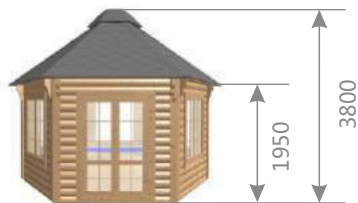

## Product details

Inside area: 14,9 m<sup>2</sup>

Timber: Pinewood

Roof thickness and finishing: 18 mm; Bitumen shingles

Wall thickness: 45 mm

Floor thickness: 18 mm

Window size: 1020 x 1060 mm

Door size: 1020 x 1600 mm