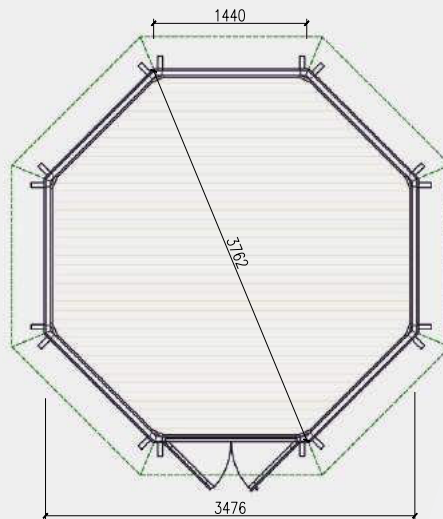

Standard Set

- Floor made from 28 mm pinewood boards
- Even pavilion walls
- Roof covered with bitumen shingles
- Ventilation in the roof
- 7 double glazed windows (3 opening)
- French style double glazed door with the wooden handle and lock