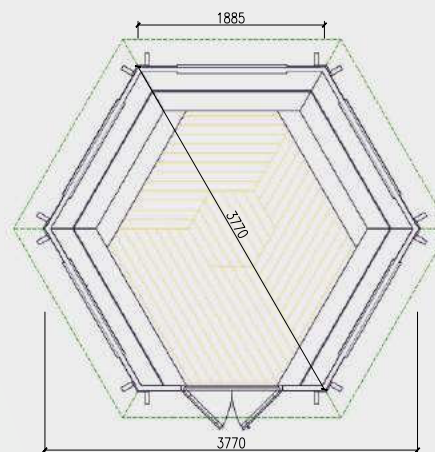

Standard Set

- Floor panels
- Pavilion walls
- Roof covered with bitumen shingles
- Extendable standard chimney
- 5 double glazed windows (2 opening)
- French style double glazed door with the wooden handle and lock
- Central standard BBQ
- Table fitted around the BBQ
- 5 benches (2 extendable for sleeping)
- Cushions for the benches