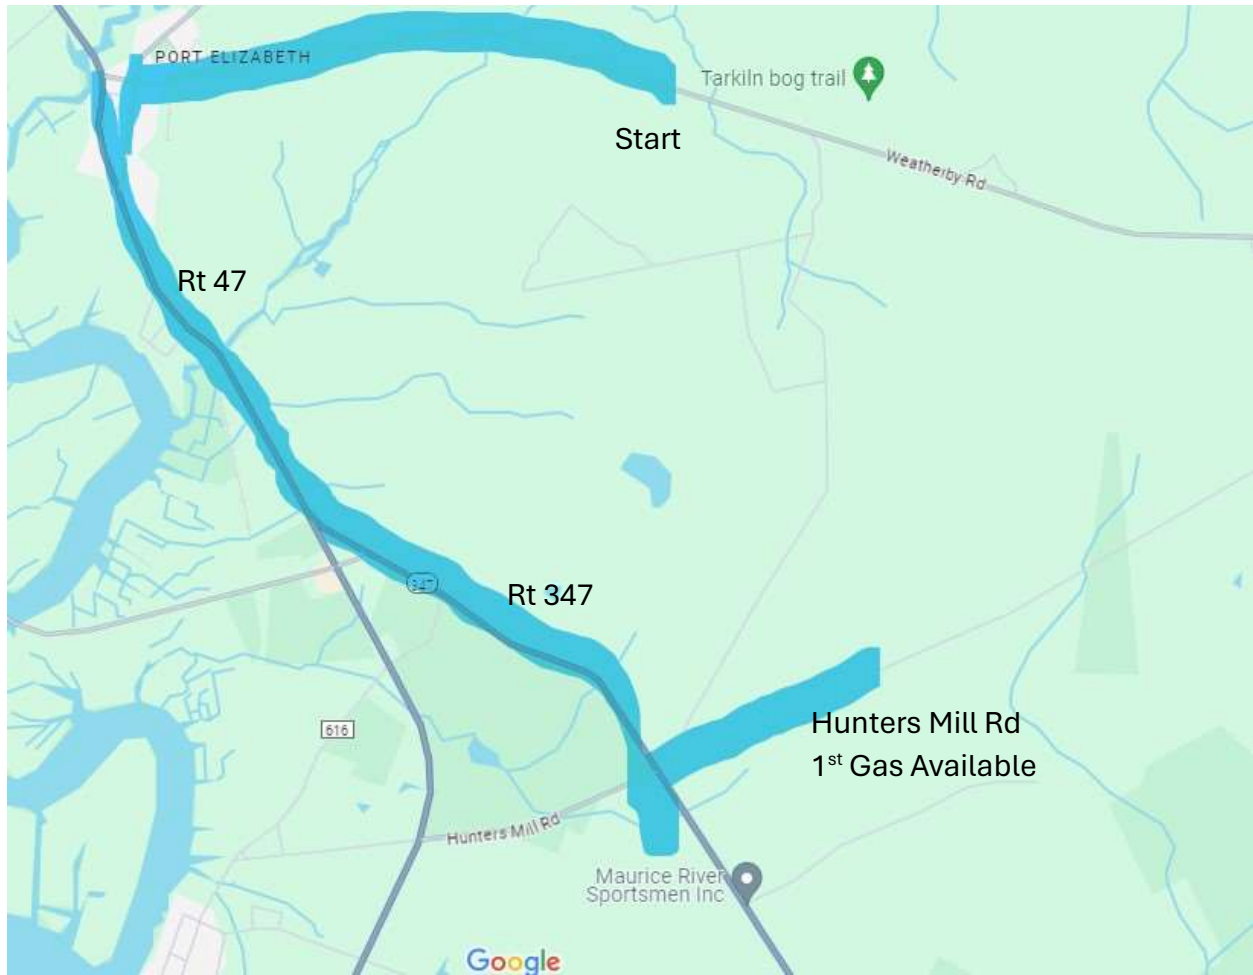

Rider Support

When providing rider assistance on Hunters Mill Rd. DO NOT BLOCK the rider course. Stay to edge of road before rider exit from woods trail. Turn vehicle around to return. Take Trash With You.

Second Gas Available will be on Weatherby Rd approx. 2 miles past the start. Follow directions back, Rt. 347, to R47, back to Weatherby Rd.

Emergency Phone
856-265-3911

Rider Support

When providing rider assistance on Hunters Mill Rd. DO NOT BLOCK the rider course. Stay to edge of road before rider exit from woods trail. Turn vehicle around to return. Take Trash With You.

Second Gas Available will be on Weatherby Rd approx. 2 miles past the start. Follow directions back, Rt. 347, to R47, back to Weatherby Rd.

Emergency Phone
856-265-3911

Rider Support

When providing rider assistance on Hunters Mill Rd. **DO NOT BLOCK** the rider course. Stay to edge of road before rider exit from woods trail. Turn vehicle around to return. Take Trash With You.

Second Gas Available will be on Weatherby Rd approx. 2 miles past the start. Follow directions back, Rt. 347, to R47, back to Weatherby Rd.

Emergency Phone
856-265-3911