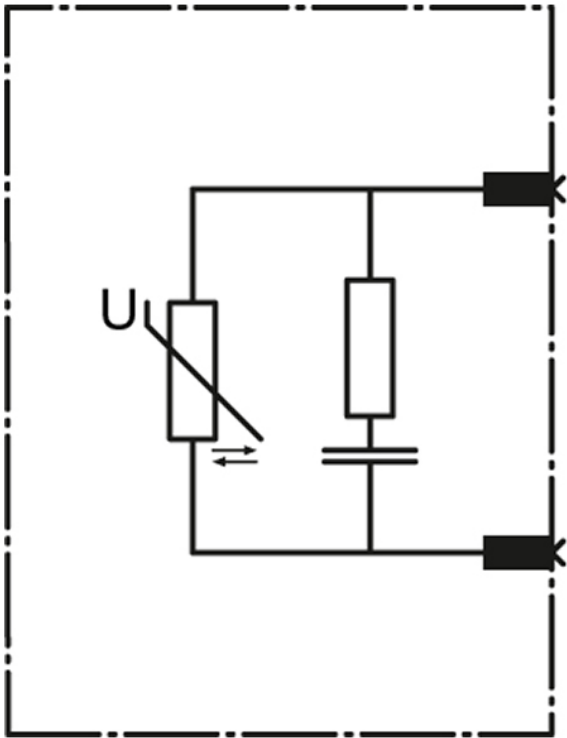

last change: