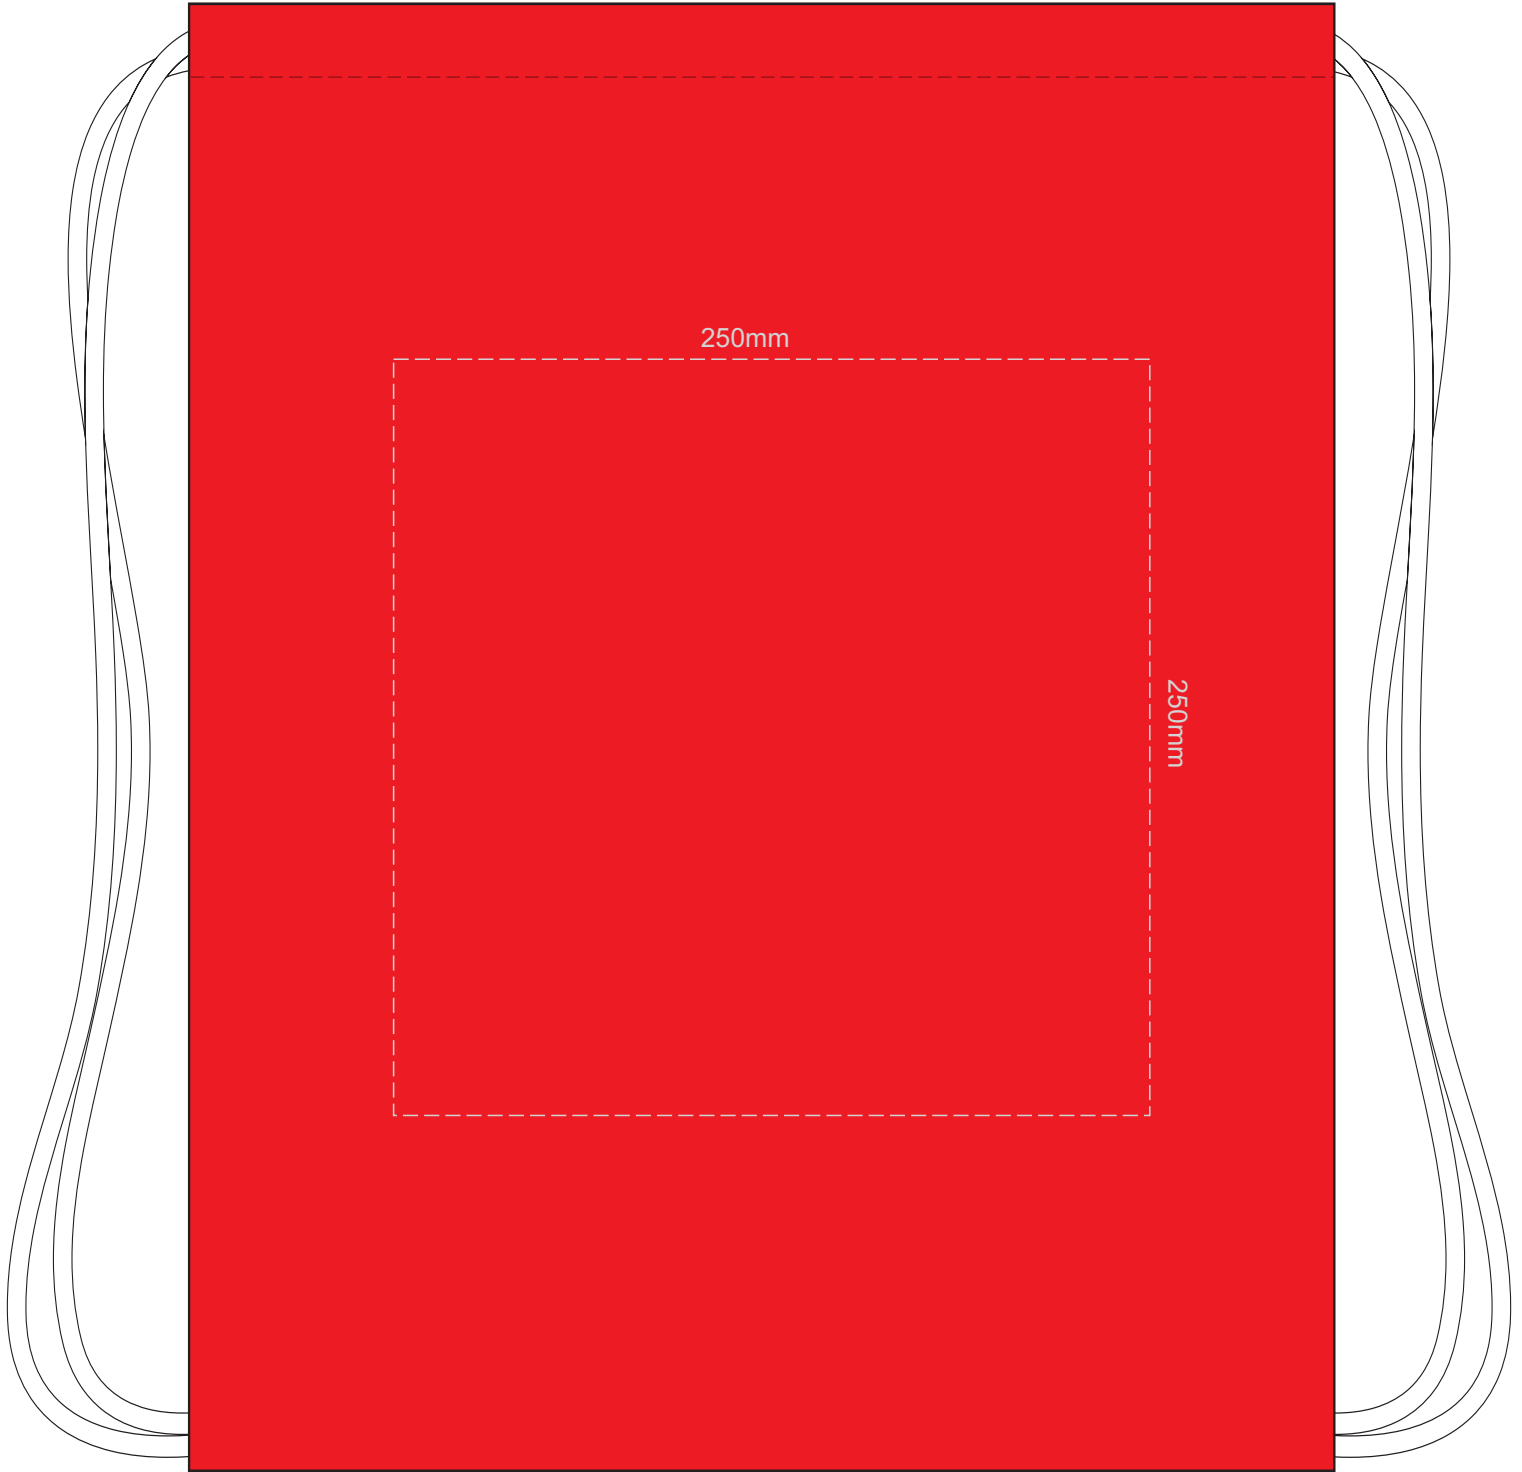

BAG	HANDLE

40% of Actual Size
Screen Print

BAG	HANDLE

40% of Actual Size
Colourflex Transfer

Please note the orientation of these print areas may be rotated to best suit your needs.