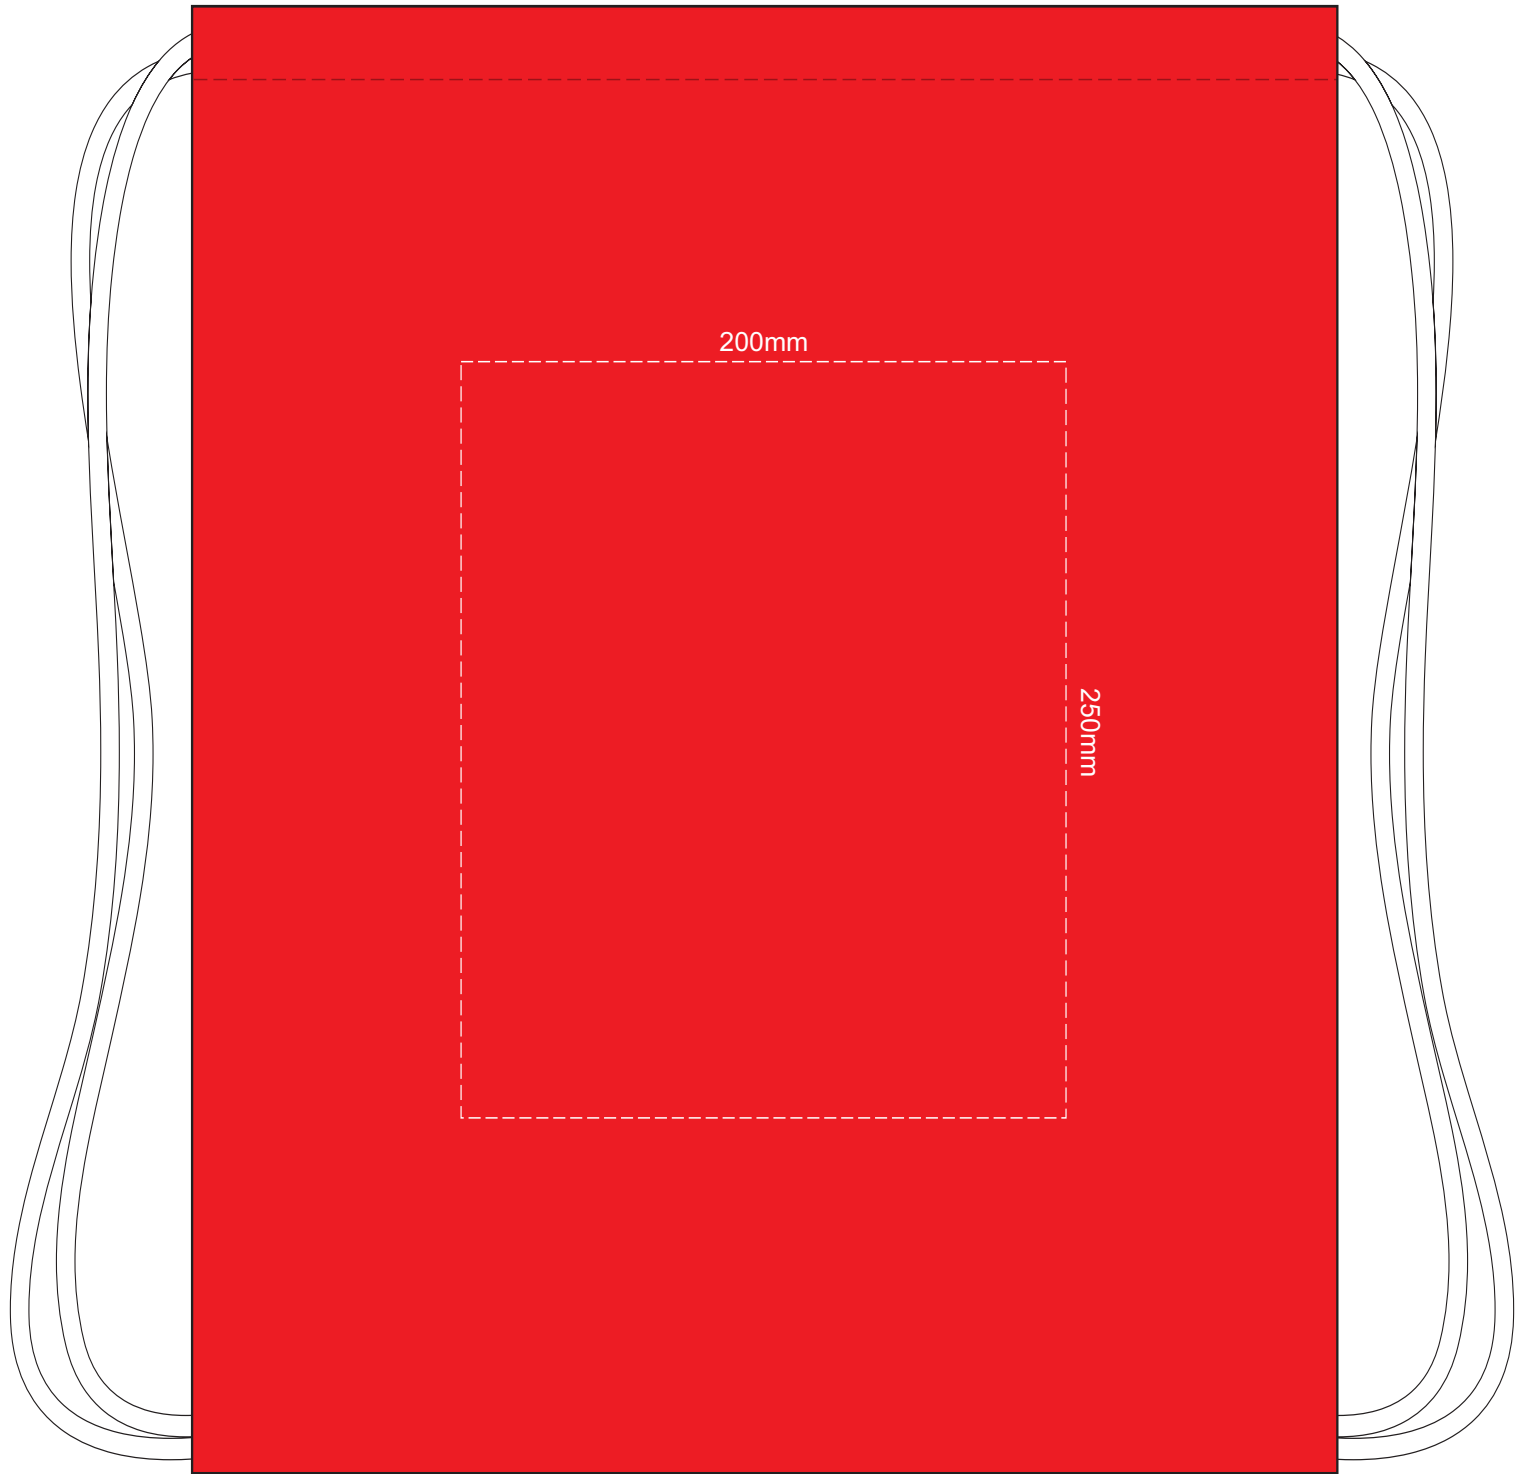

BAG	HANDLE

40% of Actual Size
Screen Print

BAG	HANDLE

40% of Actual Size
Colourflex Transfer

Please note the orientation of these print areas may be rotated to best suit your needs.