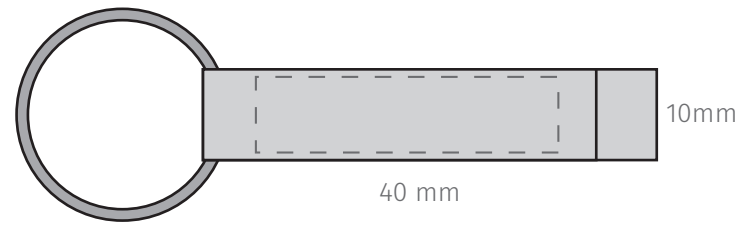

TEMPLATE:
■ SURF KEYRING

Item shown at 100% actual size when viewed on A4 paper

BRANDING - pad, Engrave

Max branding area 40 x 10mm