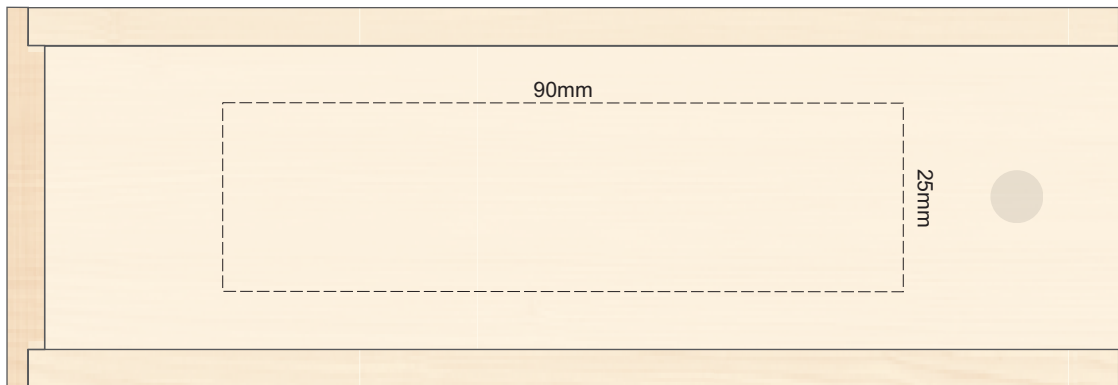

100% of Actual Size
Pad Print

100% of Actual Size
Laser Engraving

This product is a natural material, please allow for variances in grain pattern and engraving colour.

Engraves to a Natural Etch