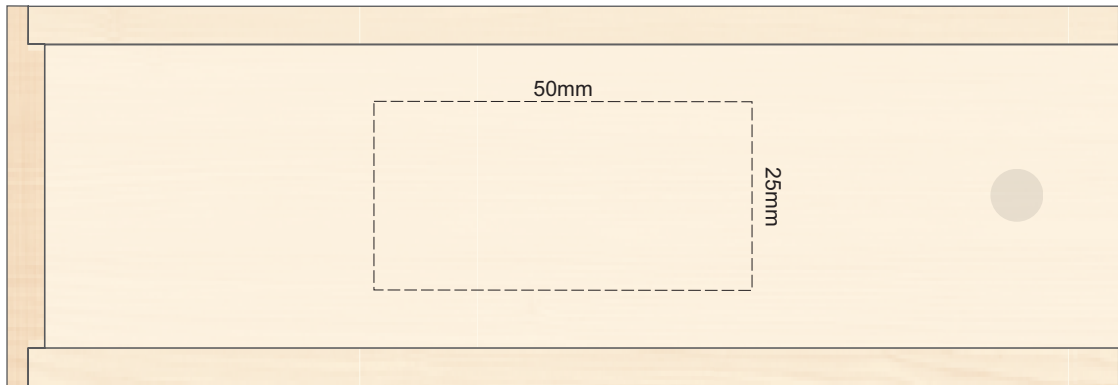

100% of Actual Size
Pad Print

100% of Actual Size
Laser Engraving

This product is a natural material, please allow for variances in grain pattern and engraving colour.

Engraves to a Natural Etch