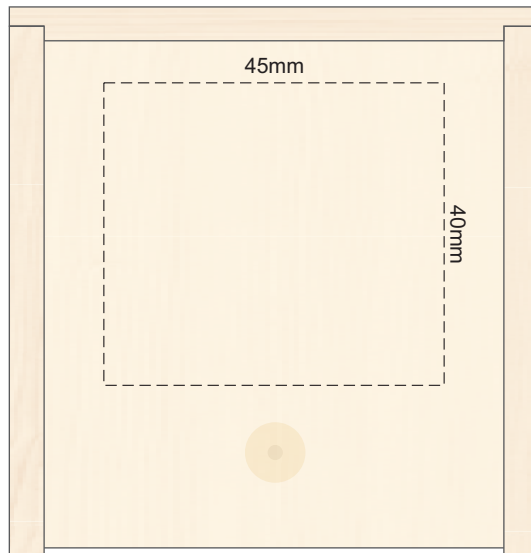

100% of Actual Size
Pad Print

100% of Actual Size
Laser Engraving

This product is a natural material, please allow for variances in grain pattern and engraving colour.

Engraves to a Natural Etch