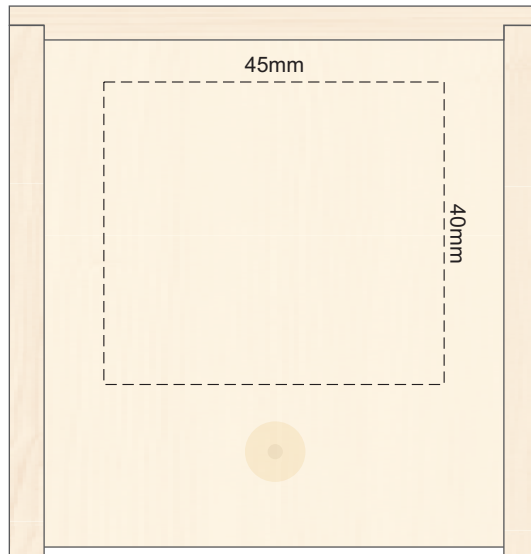

100% of Actual Size
Pad Print

100% of Actual Size
Laser Engraving

This product is a natural material, please allow for variances in grain pattern and engraving colour.

Engraves to a Natural Etch