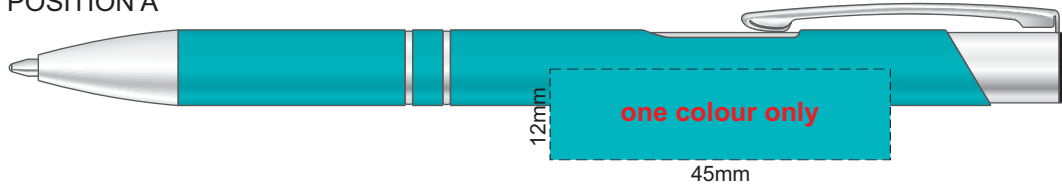

100% of Actual Size  
Screen Print (One Colour)

POSITION A

100% of Actual Size  
Pad Print

POSITION D

POSITION E

100% of Actual Size  
Laser Engraving

POSITION D

POSITION E

Engraves to Oxidised White