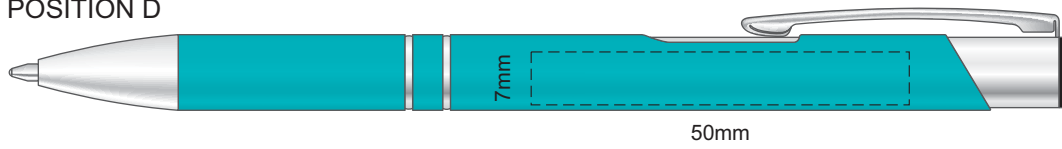

100% of Actual Size  
Screen Print (One Colour)

POSITION A

100% of Actual Size  
Pad Print

POSITION D

POSITION E

100% of Actual Size  
Laser Engraving

POSITION D

POSITION E

Engraves to Oxidised White