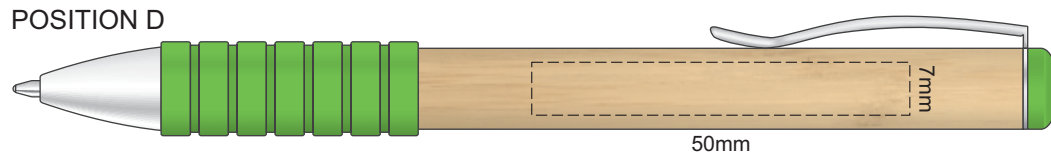

100% of Actual Size  
Screen Print (one colour)

100% of Actual Size  
Pad Print

100% of Actual Size  
Laser Engraving

This product is a natural material, please allow for variances in grain pattern and engraving colour.

 Engraves to Natural Etch

100% of Actual Size  
Direct Digital