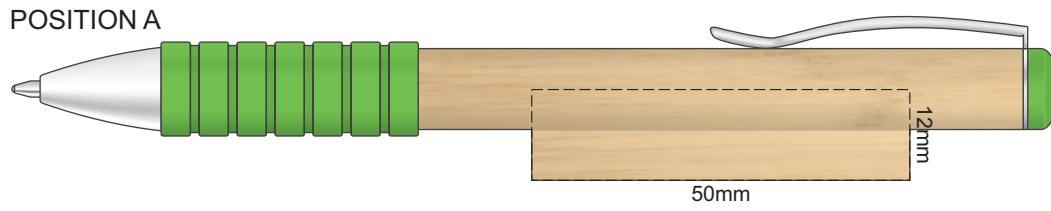

100% of Actual Size  
Screen Print (one colour)

100% of Actual Size  
Pad Print

100% of Actual Size  
Laser Engraving

This product is a natural material, please allow for variances in grain pattern and engraving colour.

 Engraves to Natural Etch

100% of Actual Size  
Direct Digital