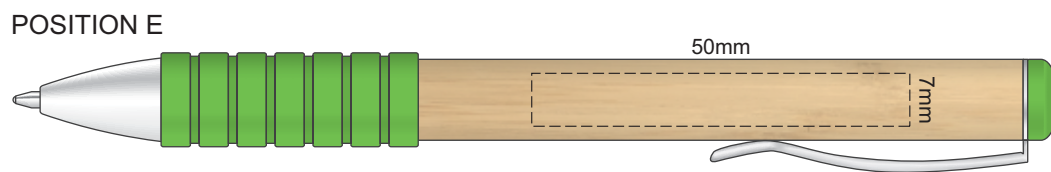

100% of Actual Size  
Screen Print (one colour)

100% of Actual Size  
Pad Print

100% of Actual Size  
Laser Engraving

This product is a natural material, please allow for variances in grain pattern and engraving colour.

 Engraves to Natural Etch

100% of Actual Size  
Direct Digital