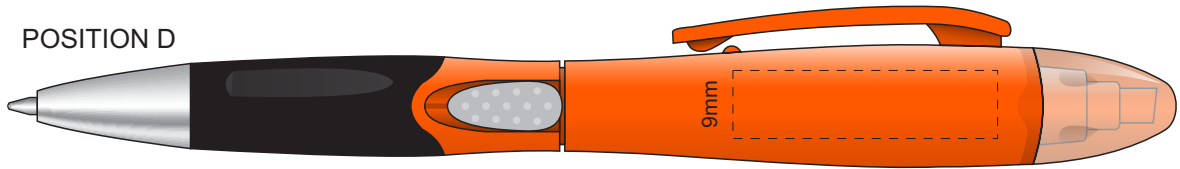

100% of Actual Size
Pad Print

POSITION D

35mm

POSITION E

35mm

100% of Actual Size
Pad Print

POSITION D

40mm

POSITION E

40mm

100% of Actual Size
Direct Digital

POSITION D

30mm

POSITION E

30mm

Cap for White Highlighter