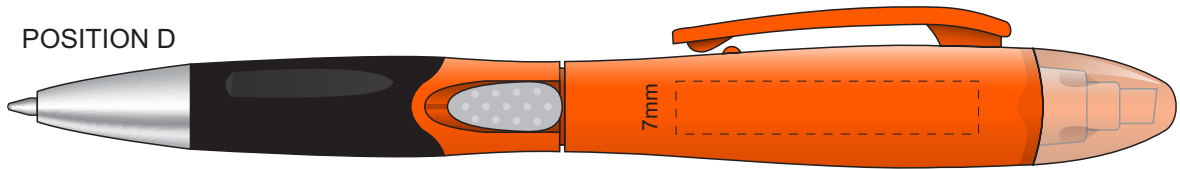

100% of Actual Size
Pad Print

POSITION D

35mm

POSITION E

35mm

100% of Actual Size
Pad Print

POSITION D

40mm

POSITION E

40mm

100% of Actual Size
Direct Digital

POSITION D

30mm

POSITION E

30mm

Cap for White Highlighter