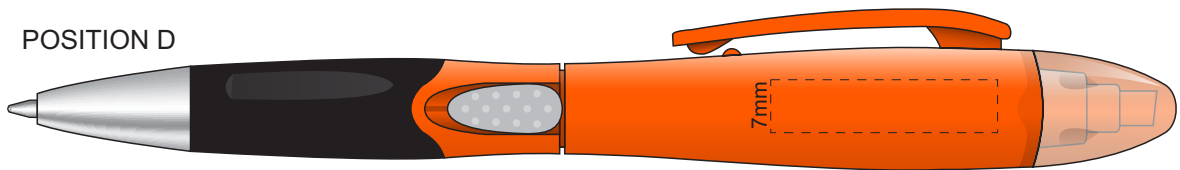

100% of Actual Size
Pad Print

POSITION D

35mm

POSITION E

35mm

100% of Actual Size
Pad Print

POSITION D

40mm

POSITION E

40mm

100% of Actual Size
Direct Digital

POSITION D

30mm

POSITION E

30mm

Cap for White Highlighter