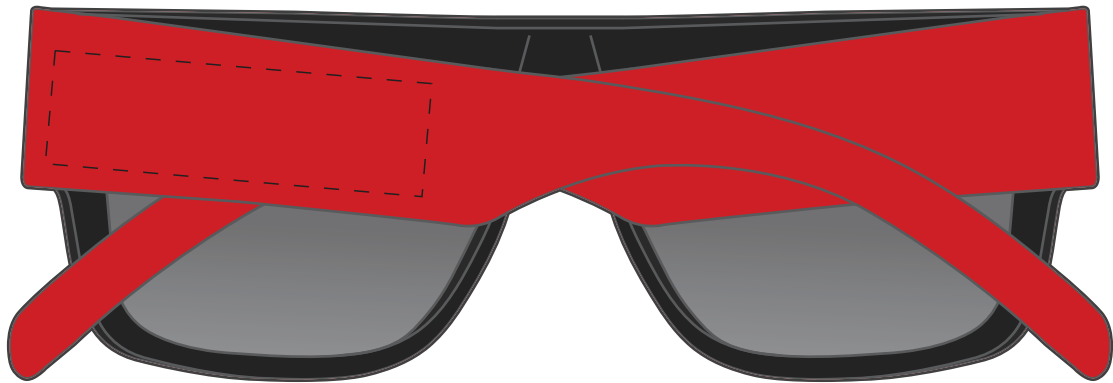

100% of Actual Size
Pad Print

50mm

15mm

ROTATE ARTWORK 355°

100% of Actual Size
Pad Print

50mm

15mm

ROTATE ARTWORK 5°