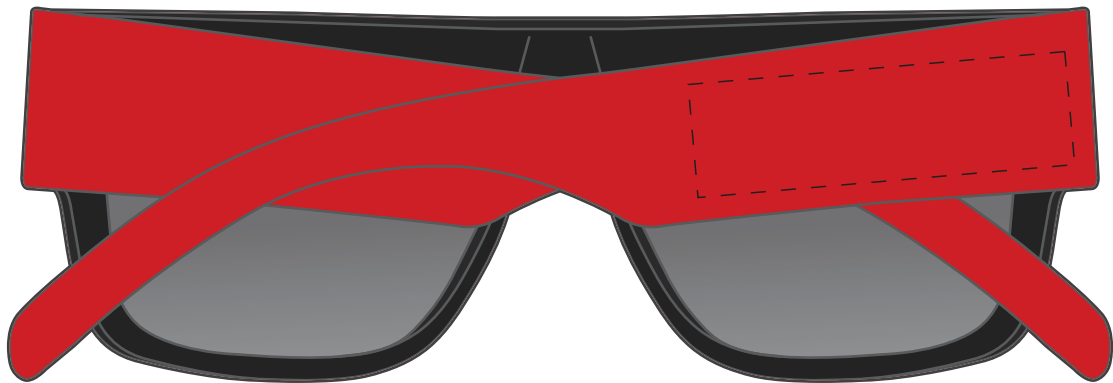

100% of Actual Size
Pad Print

50mm

15mm

ROTATE ARTWORK 355°

100% of Actual Size
Pad Print

50mm

15mm

ROTATE ARTWORK 5°