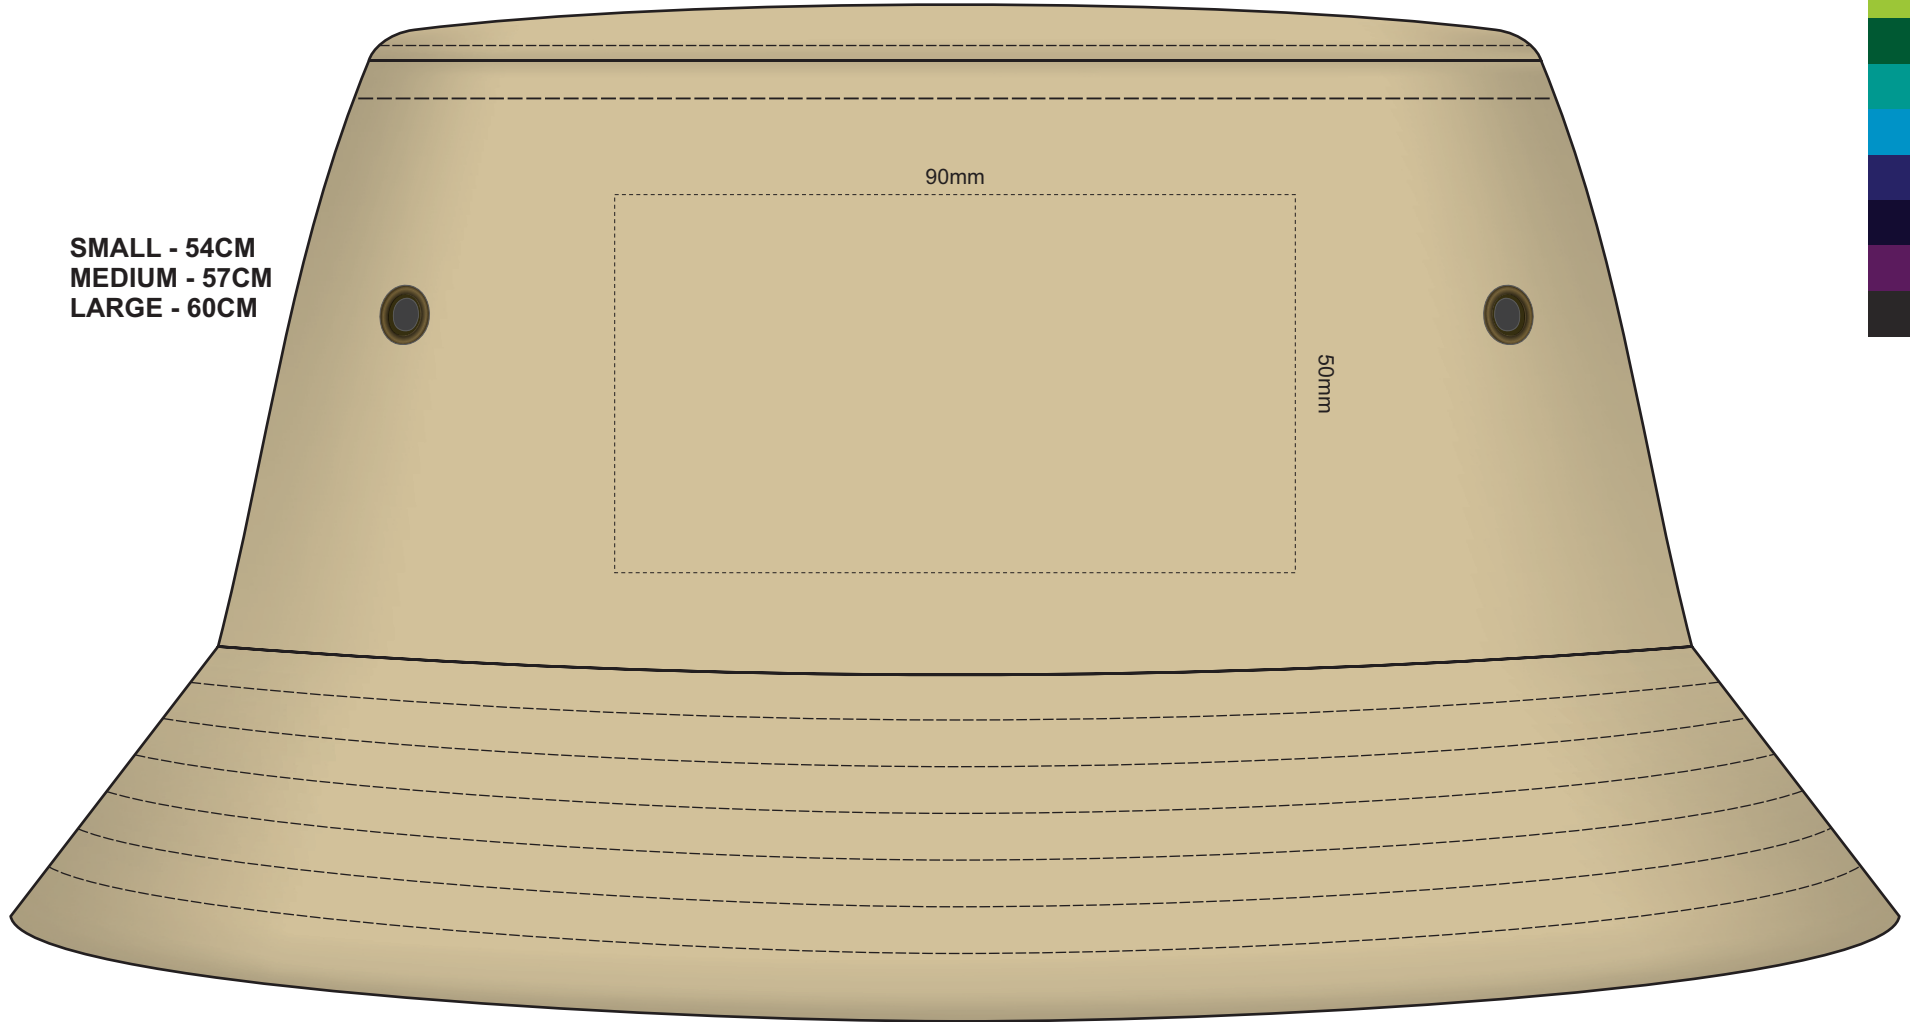

100% of Actual Size
Screen Print

Colourflex Transfer
(front & back print available)

SMALL - 54CM
MEDIUM - 57CM
LARGE - 60CM

100% of Actual Size
Embroidery
(front & back print available)

SMALL - 54CM
MEDIUM - 57CM
LARGE - 60CM