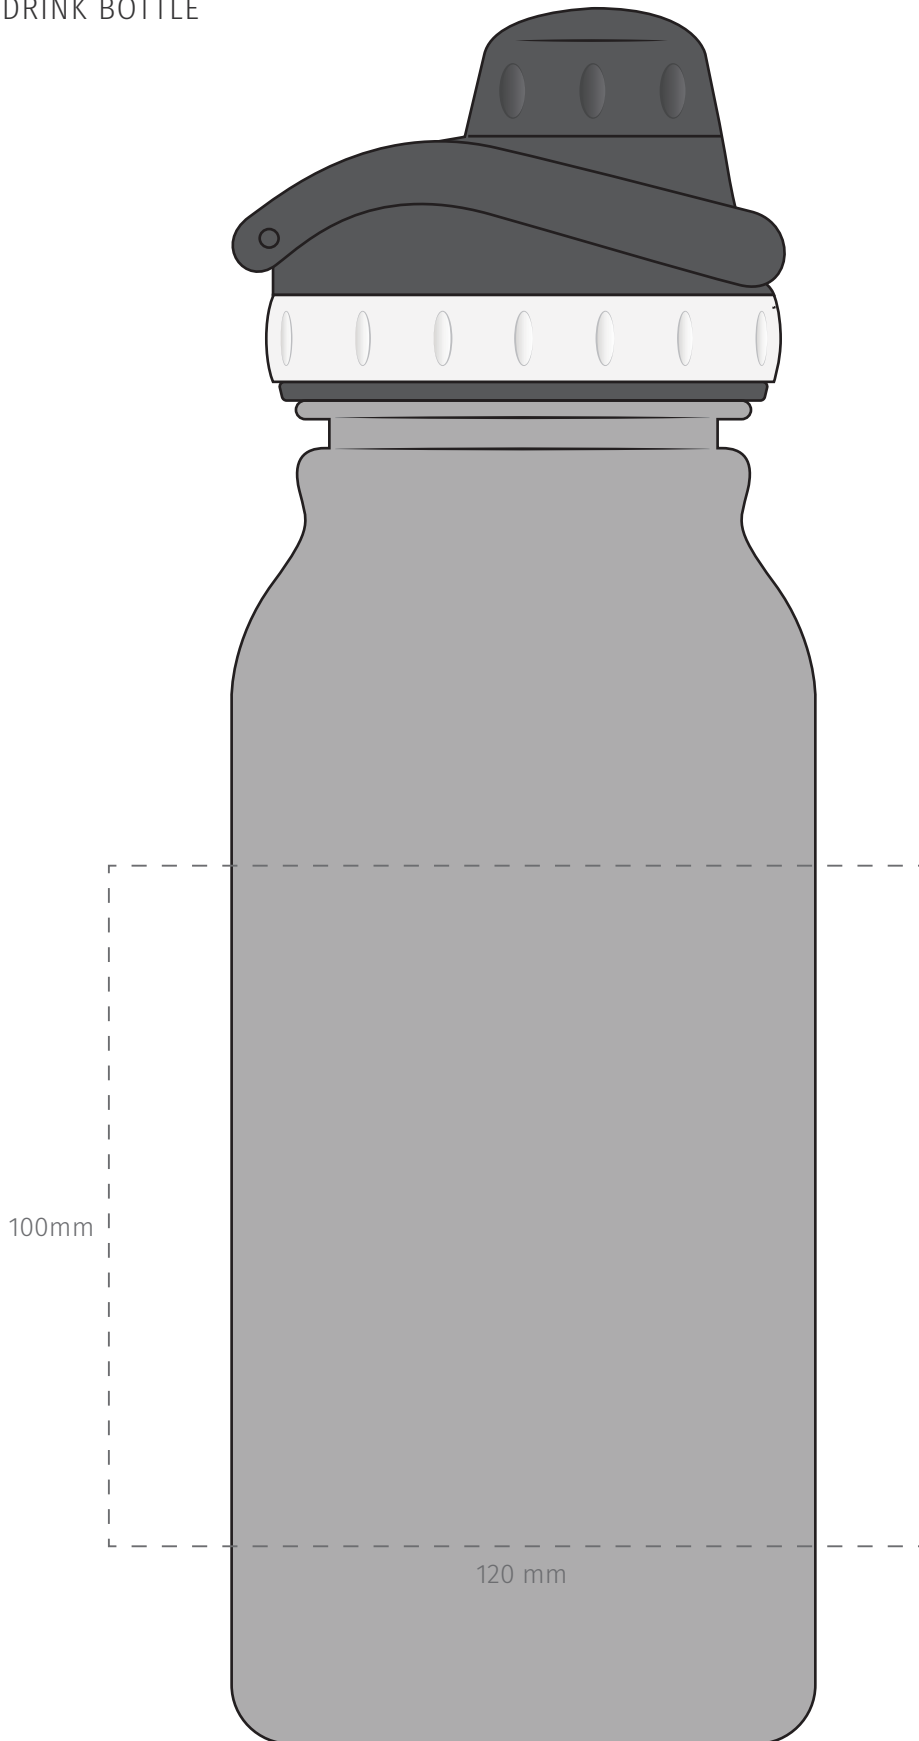

TEMPLATE:

■ XTREME 1L DRINK BOTTLE

Item shown at 90% actual size when viewed on A4 paper

BRANDING - Screen

Max branding area 120 x 100mm