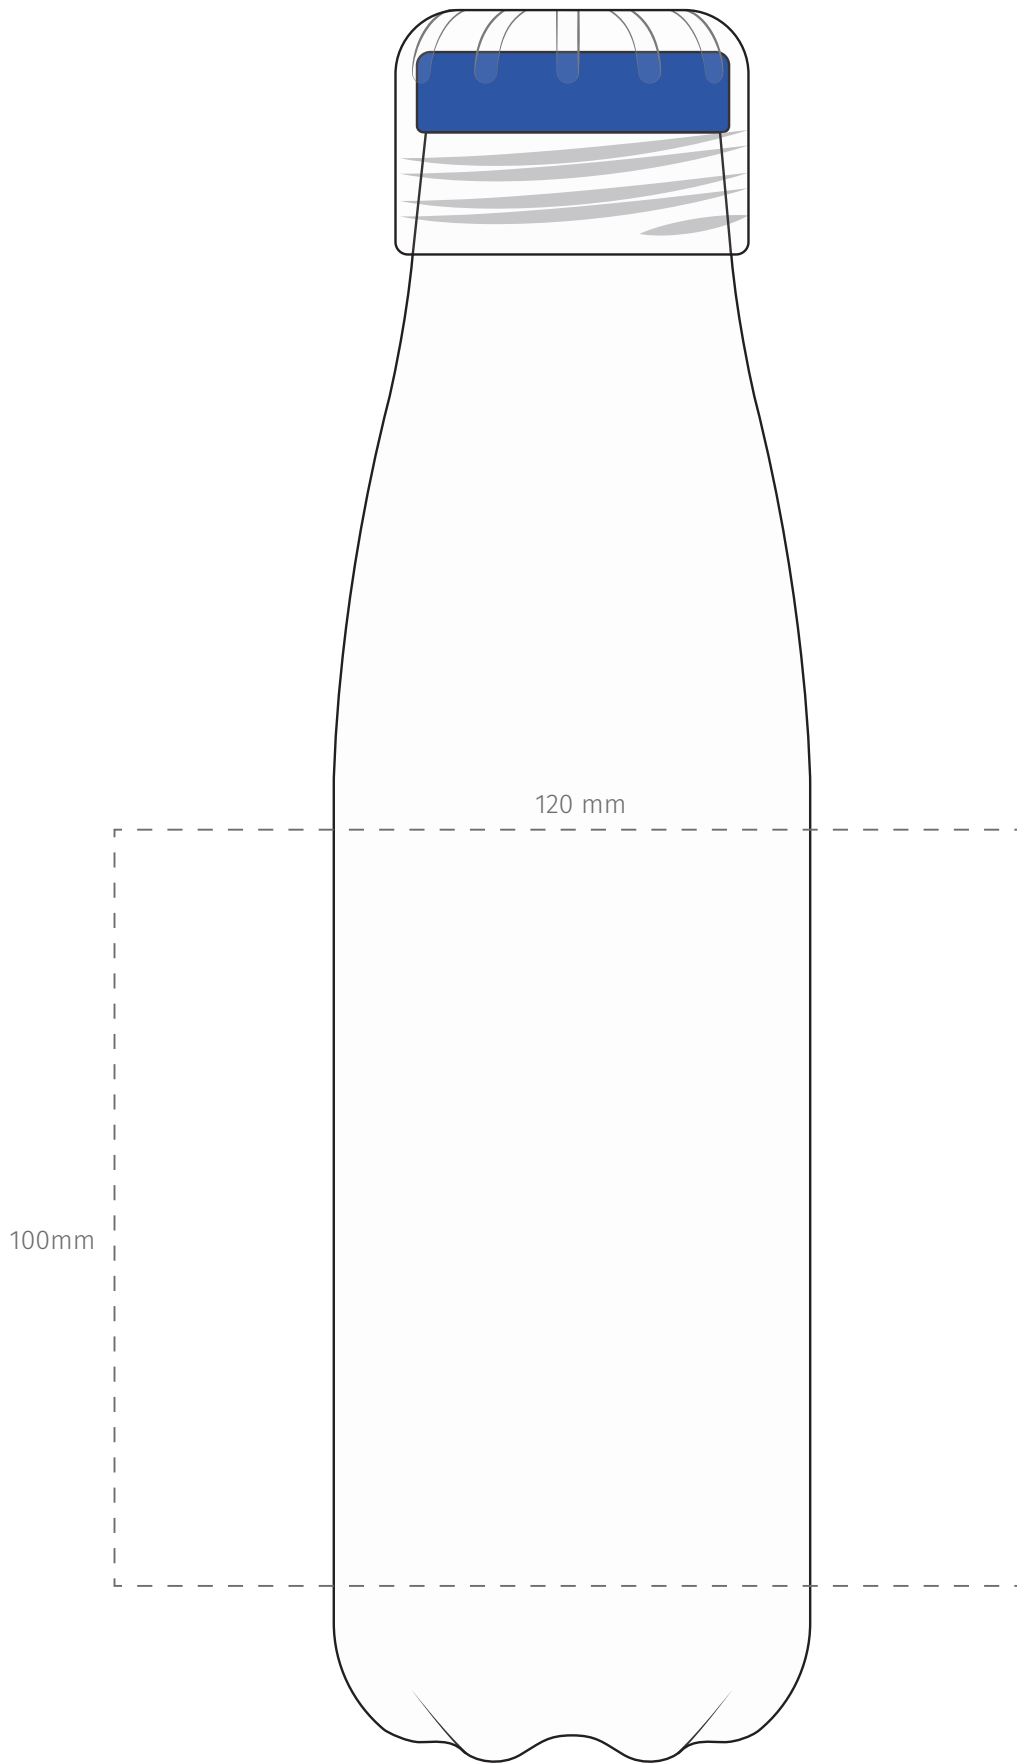

TEMPLATE:
■ ZONE DRINK BOTTLE

Item shown at 90% actual size when viewed on A4 paper

BRANDING - Screen

Max branding area 120 x 100mm