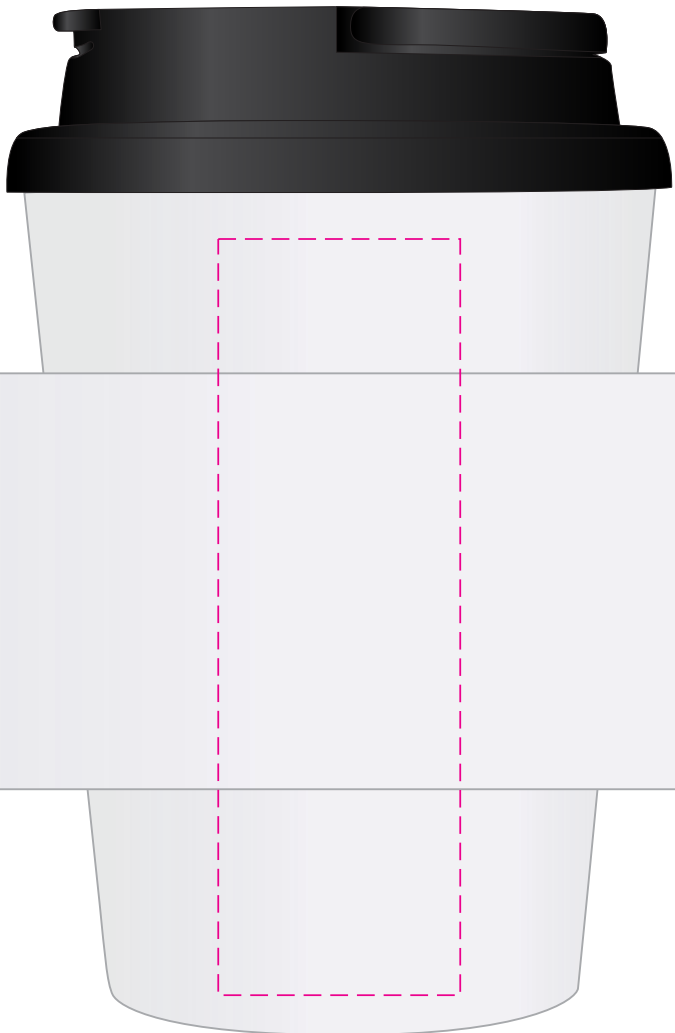

LL0423 - Aroma Coffee Cup with Handle Lid: *Cup Colour:*

Roll or Screen Print PMS XXXc

Digital

Roll Screen
Print area: 220mmL x 55mmH
Actual print size:

Digital
Print area: 32mmL x 100mmH
Actual print size:

Finished print area - Roll Print
Finished print area - Digital