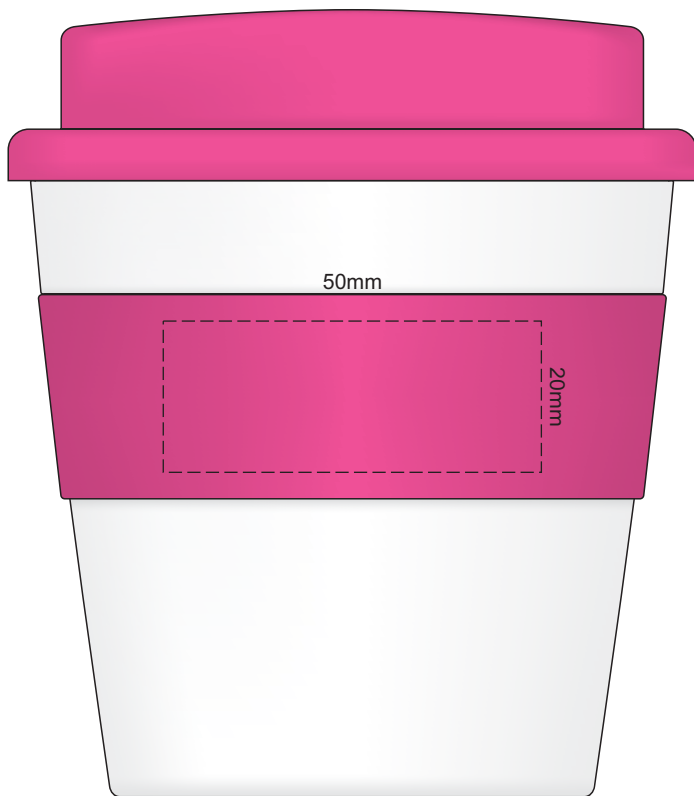

100% of Actual Size  
Pad Print

SIDE 1

SIDE 2

Band colour	Lid colour
Gold	Gold
Grey	Grey
White	White
Yellow	Yellow
Orange	Orange
Pink	Pink
Red	Red
Light Green	Light Green
Green	Green
Cyan	Cyan
Blue	Blue
Dark Blue	Dark Blue
Dark Purple	Dark Purple
Black	Black

Cup Colour

White
Black

100% of Actual Size  
Screen Print (one colour)

Band colour	Lid colour
Gold	Gold
Grey	Grey
White	White
Yellow	Yellow
Orange	Orange
Pink	Pink
Red	Red
Light Green	Light Green
Green	Green
Cyan	Cyan
Blue	Blue
Dark Blue	Dark Blue
Dark Teal	Dark Teal
Purple	Purple
Black	Black

Cup Colour

White
Black

100% of Actual Size  
Silicone Digital Print  
Debossed

SIDE 1

SIDE 2

Cup Colour