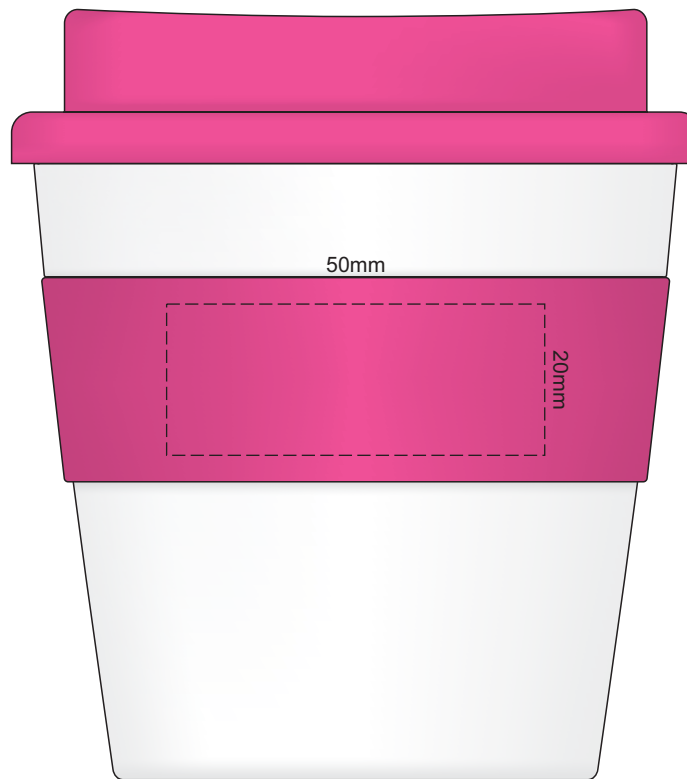

100% of Actual Size  
Pad Print

SIDE 1

SIDE 2

Band colour	Lid colour
Gold	Gold
Grey	Grey
White	White
Yellow	Yellow
Orange	Orange
Pink	Pink
Red	Red
Light Green	Light Green
Green	Green
Cyan	Cyan
Blue	Blue
Dark Blue	Dark Blue
Dark Purple	Dark Purple
Black	Black

Cup Colour

White
Black

100% of Actual Size  
Screen Print (one colour)

Band colour	Lid colour
Gold	Gold
Grey	Grey
White	White
Yellow	Yellow
Orange	Orange
Pink	Pink
Red	Red
Light Green	Light Green
Green	Green
Cyan	Cyan
Blue	Blue
Dark Blue	Dark Blue
Dark Teal	Dark Teal
Purple	Purple
Black	Black

Cup Colour

White
Black

100% of Actual Size  
Silicone Digital Print  
Debossed

SIDE 1

SIDE 2

Cup Colour