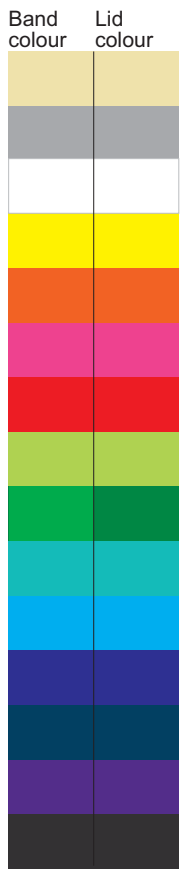

100% of Actual Size  
Pad Print

SIDE 1

SIDE 2

Band colour	Lid colour
Gold	Gold
Grey	Grey
White	White
Yellow	Yellow
Orange	Orange
Pink	Pink
Red	Red
Light Green	Light Green
Green	Green
Cyan	Cyan
Blue	Blue
Dark Blue	Dark Blue
Dark Purple	Dark Purple
Black	Black

Cup Colour

White
Black

100% of Actual Size  
Screen Print (one colour)

Band colour	Lid colour
Gold	Gold
Grey	Grey
White	White
Yellow	Yellow
Orange	Orange
Pink	Pink
Red	Red
Light Green	Light Green
Green	Green
Cyan	Cyan
Blue	Blue
Dark Blue	Dark Blue
Dark Teal	Dark Teal
Purple	Purple
Black	Black

Cup Colour

White
Black

100% of Actual Size  
Silicone Digital Print  
Debossed

SIDE 1

SIDE 2

Cup Colour