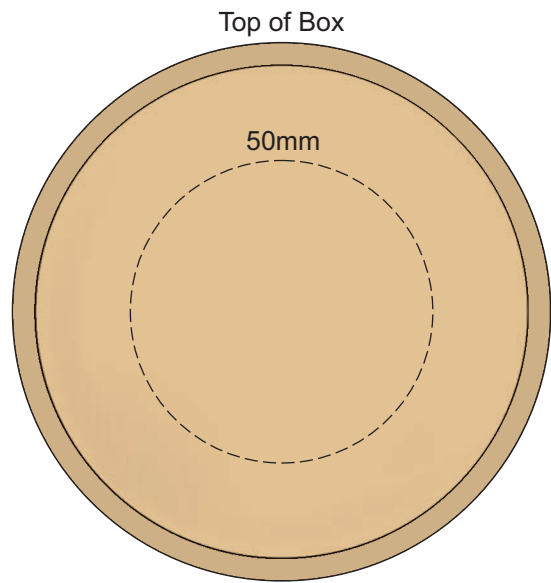

100% of Actual Size

Pad Print

100% of Actual Size

Pad Print

100% of Actual Size
Screen Print

180mm

120mm

Red Line = Exact opposites of the product
(centre artwork to the red line)

100% of Actual Size

Engraving

Engraves to a Natural Etch

90% of Actual Size
Rotary Digital

224mm

163mm

Red Line = Exact opposites of the product
(centre artwork to the red line)

Flip Valve Lid

80% of Actual Size
Pad Print (one colour)

Branding area can be moved anywhere within the red line.