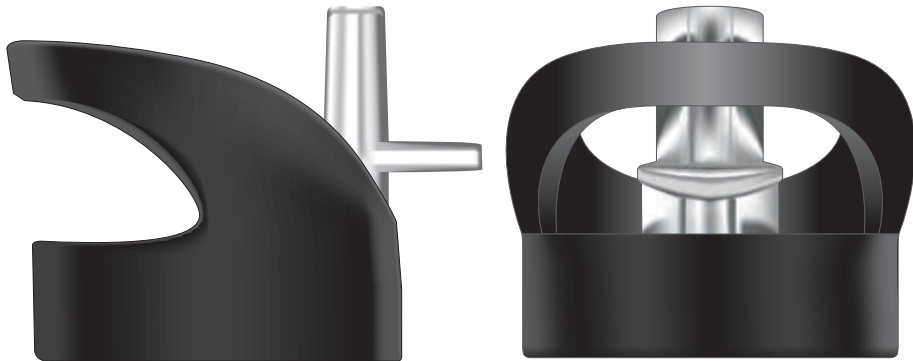

100% of Actual Size
Screen Print

180mm

90mm

Red Line = Exact opposites of the product
(centre artwork to the red line)

100% of Actual Size
Laser Engraving

-  Stainless Engraves to a Natural Etch
-  Colours Engraves to a Shiny Steel Finish

CARABINER LID

FLIP VALVE LID

SIPPER LID