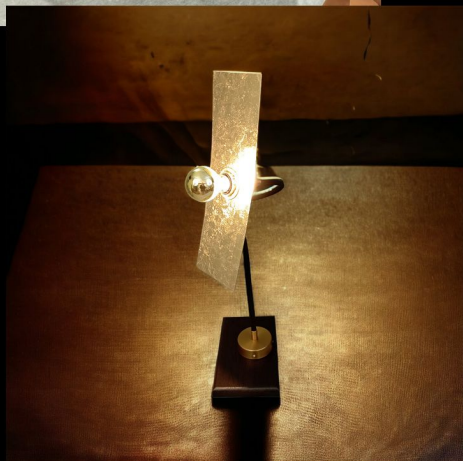

111 Gold leaf