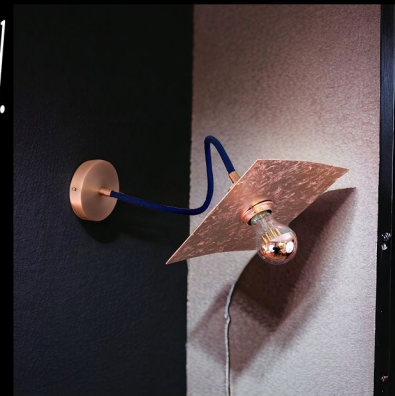

Red copper

flexible colour :

Bordeaux, navy blue, black, bright red.