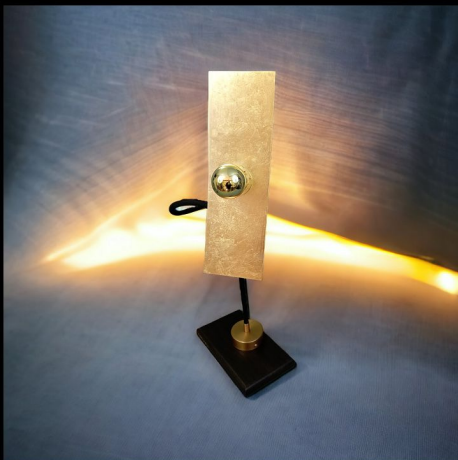

111 Gold leaf