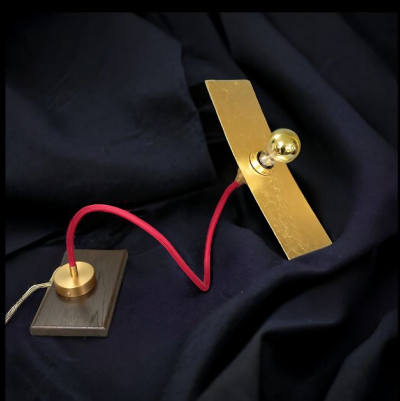

111 Gold leaf