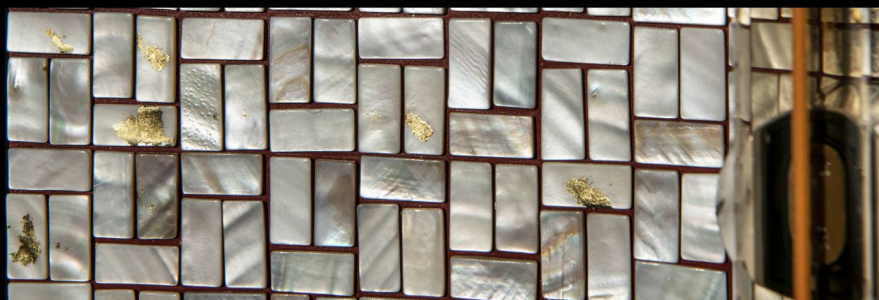

Layering 1

Layering 2

Layering 3

Mother-of-pearl  
with genuine  
gold leaf.

Mother-of-pearl.

Genuine gold leaf  
23 carats

Important : in 110V, the wall-mounted version is not possible with this bulb.