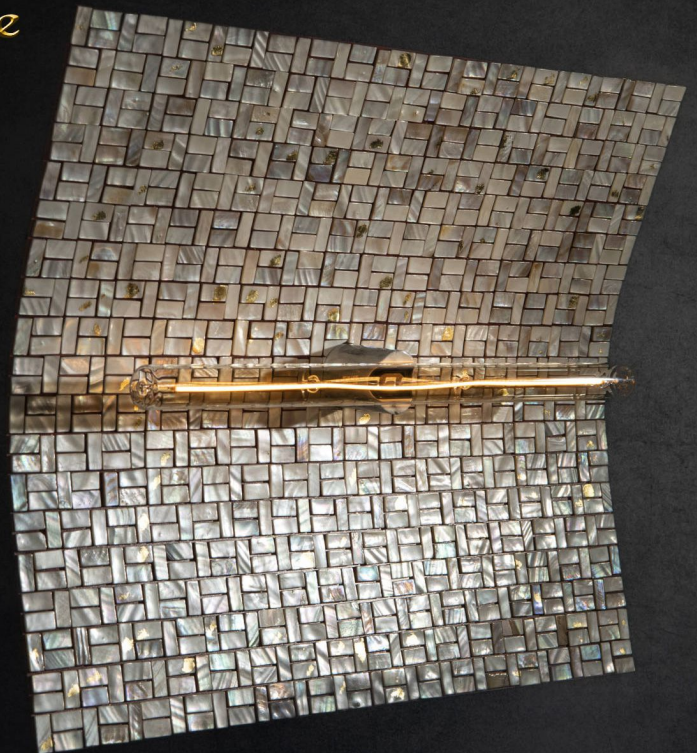

Size 2
632x490mm

Important : in 110V, the wall-mounted version is not possible with this bulb.