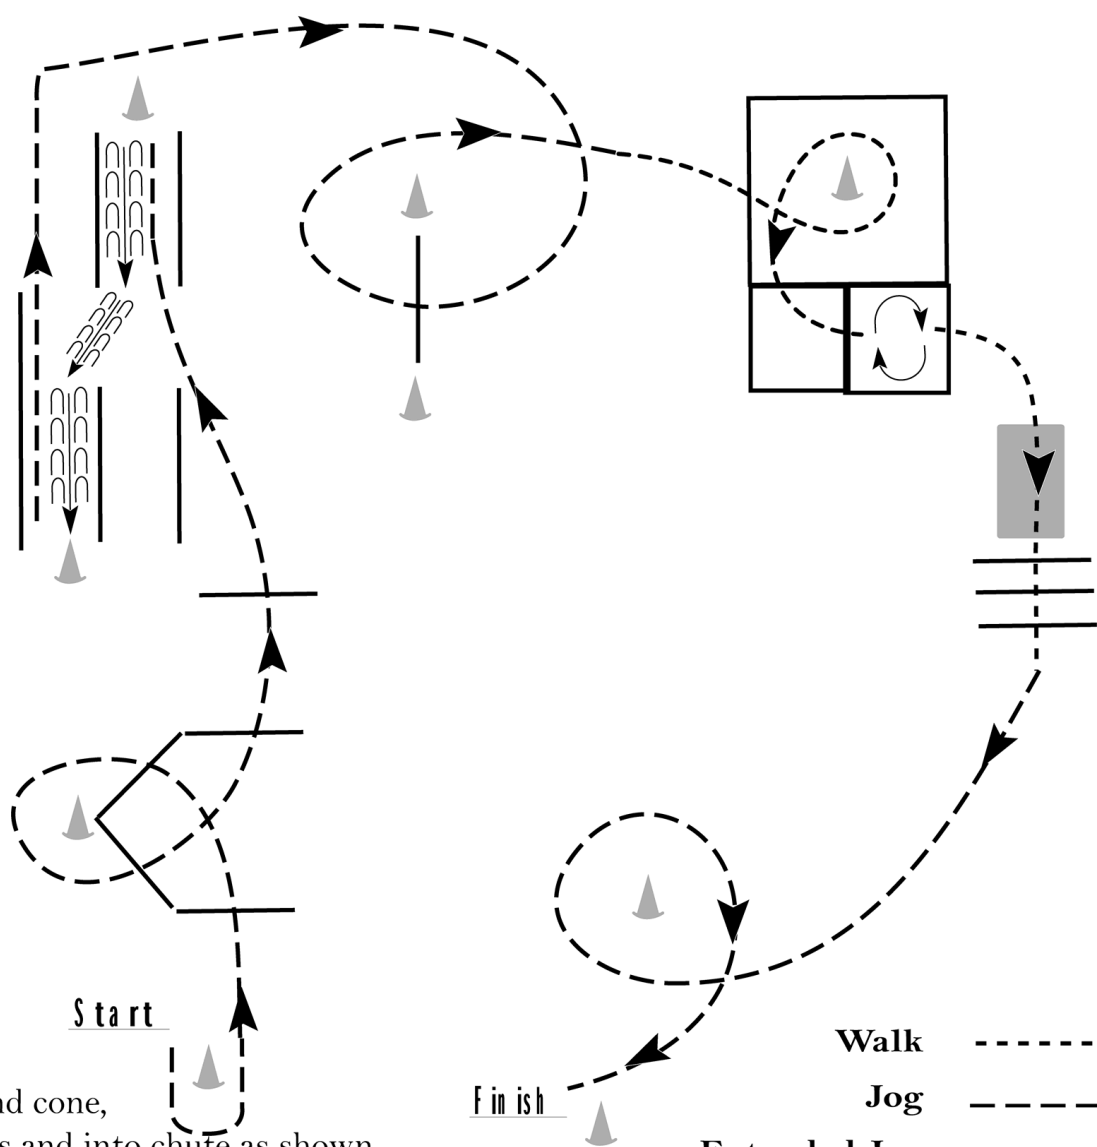

All WJ Trail

Show Date: 04/6-7/2024

www.HorseShowPatterns.com

www.HorseShowPatterns.com

1. Jog around cone, over poles and into chute as shown.
2. Back thru chute.
3. Jog over pole.
4. Walk into box, around cone, and into box.
5. Turn 360 degrees to the right and walk out.
6. Walk over bridge and over poles.
7. Jog around cone as shown to finish.

Walk	-----
Jog	- - - - -
Extended Jog	-----
Lope	—————
Leg Yield	
Lead Change	— / —
Back	← ← ← ← ←
Marker	(B)
Sidepass	← — — — — →

[T/WT-25]

Pattern Provided by:
JUDGES

2024 TEXAS FEATHERED HORSE CLASSIC

All In Hand Trail

Show Date: 04/6-7/2024

www.HorseShowPatterns.com

www.HorseShowPatterns.com

1. Jog around cone, over poles and into chute as shown.
2. Back thru chute.
3. Jog over pole.
4. Walk into box, around cone, and into box.
5. Turn 360 degrees to the right and walk out.
6. Walk over bridge and over poles.
7. Jog around cone as shown to finish.