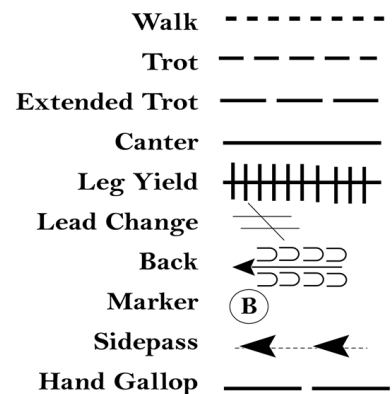

[HSE/1-73]

Pattern Provided by:
JUDGES