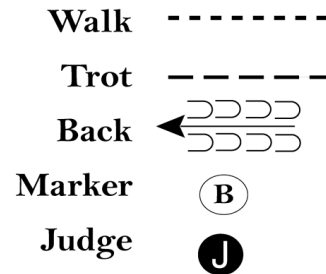

2024 TEXAS FEATHERED HORSE CLASSIC

All Showmanship

Show Date: 04/6-7/2024

w w w . H o r s e S h o w P a t t e r n s . c o m

w w w . H o r s e S h o w P a t t e r n s . c o m

Be ready at A.

1. Trot from A to B.
2. At B, walk to judge.
3. Stop and set up for inspection.
4. When dismissed, turn 90 degrees and trot away from judge.
5. Follow the instructions of your ring steward.

1. Walk
2. Trot
3. Trot logs
4. Side pass right
5. 1 1/2 turns right
6. Extended lope (right lead)
7. Lope right lead
8. Extended trot
9. Lope left lead
10. Walk
11. Trot
12. Stop and back

Note: The drawn description of this pattern is only intended for the general depiction of the pattern. Exhibitors should utilize the arena space to best exhibit their horses.

1. Jog to B.
2. Extend the jog to the middle of your pattern.
3. Turn the corner to the right and lope on the left lead in a square corner to C.
4. Stop and back.
5. Perform a 3/4 turn right.
6. Jog until you are in line with B. Stop.