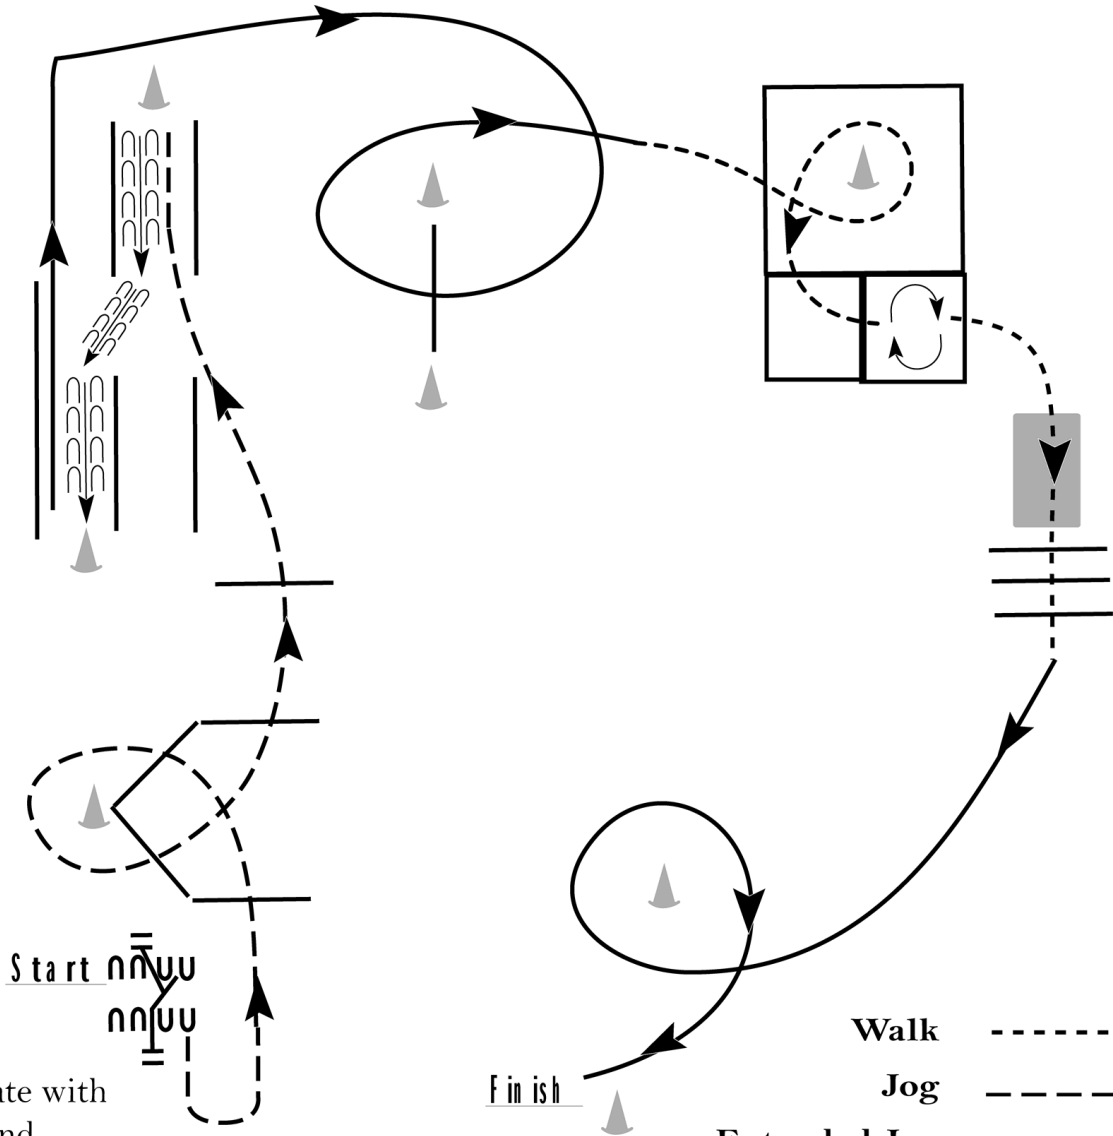

Be ready at A.

1. Posting trot to center of pattern.
2. Break to a walk and walk a small half circle.
3. Canter on the right lead to B.
4. Posting trot on the left diagonal to center of pattern. Change diagonals and continue posting trot in a half circle.
5. Left lead canter to exit.

Follow the instructions of your ring steward.

[HSE/1-73]

Pattern Provided by:
JUDGES

2024 TEXAS FEATHERED HORSE CLASSIC

All WJL Trail

Show Date: 04/6-7/2024

www.HorseShowPatterns.com

www.HorseShowPatterns.com

1. Work gate with right hand.
2. Jog over poles and into chute as shown.
3. Back thru chute.
4. Lope on the right lead over pole.
5. Walk into box, around cone, and into box.
6. Turn 360 degrees to the right and walk out.
7. Walk over bridge and over poles.
8. Lope on the right lead around cone as shown to finish.