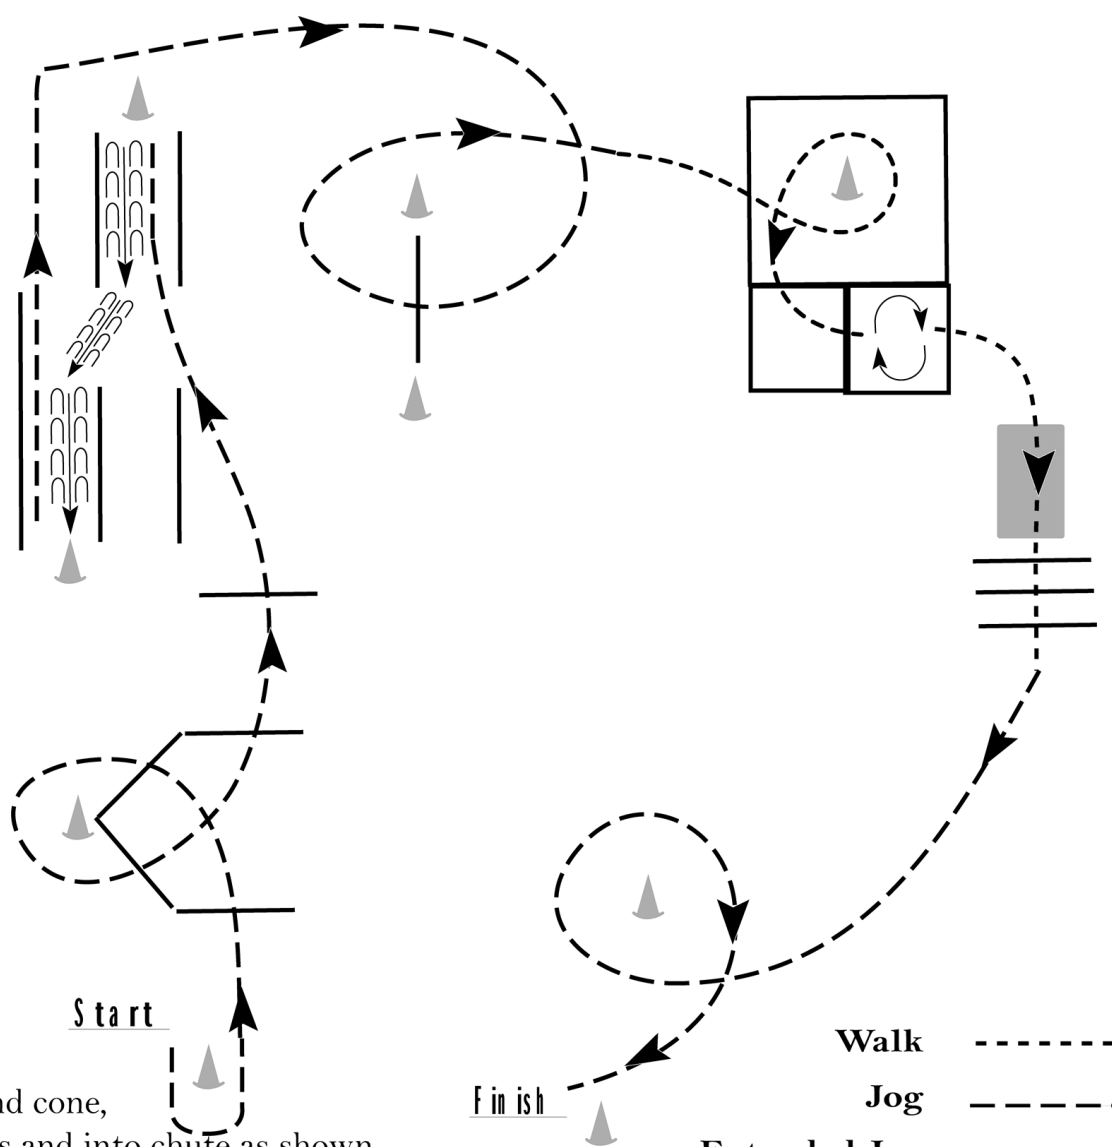

1. Work gate with right hand.
2. Jog over poles and into chute as shown.
3. Back thru chute.
4. Lope on the right lead over pole.
5. Walk into box, around cone, and into box.
6. Turn 360 degrees to the right and walk out.
7. Walk over bridge and over poles.
8. Lope on the right lead around cone as shown to finish.

Walk	-----
Jog	- - - - -
Extended Jog	- - - - -
Lope	—————
Leg Yield	
Lead Change	— / —
Back	← ← ← ← ←
Marker	Ⓚ
Sidepass	← — — — — →

[T/1-25]

Pattern Provided by:
JUDGES

2024 TEXAS FEATHERED HORSE CLASSIC

All WJ Trail

Show Date: 04/6-7/2024

www.HorseShowPatterns.com

www.HorseShowPatterns.com

1. Jog around cone, over poles and into chute as shown.
2. Back thru chute.
3. Jog over pole.
4. Walk into box, around cone, and into box.
5. Turn 360 degrees to the right and walk out.
6. Walk over bridge and over poles.
7. Jog around cone as shown to finish.