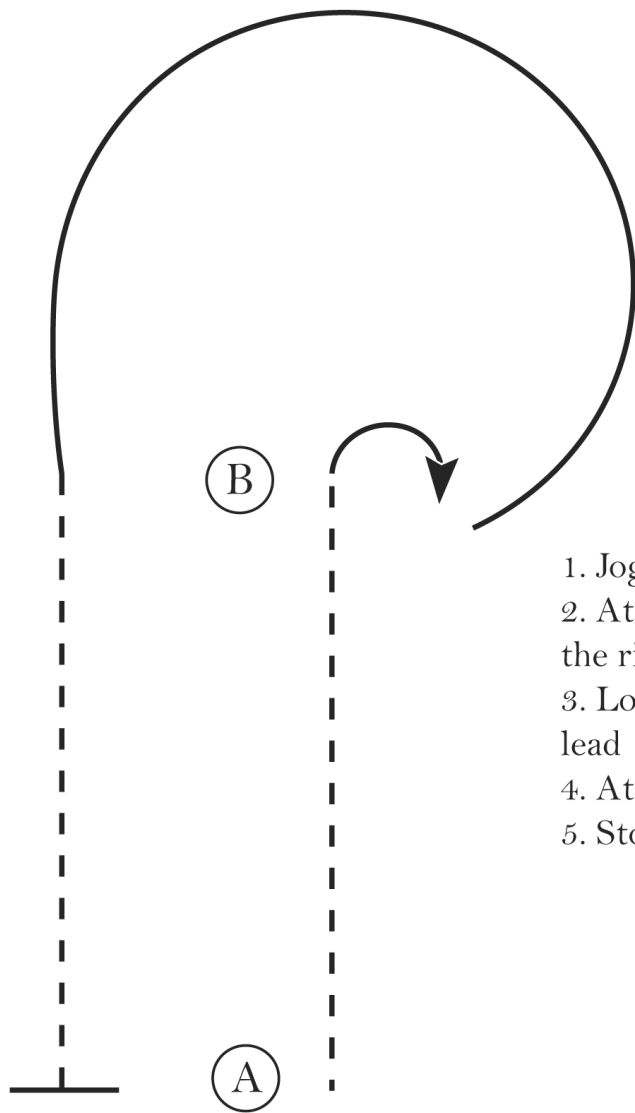

California Feathered Horse Classic Show 2

All WJL Western Horsemanship

Show Date: 07-30-2022

w w w . H o r s e S h o w P a t t e r n s . c o m

w w w . H o r s e S h o w P a t t e r n s . c o m

1. Jog A to B
2. At B perform a 90 degree turn to the right
3. Lope a circle around B on the left lead
4. At B jog to A
5. Stop at A.

Walk	.....
Jog	-----
Extended Jog	-----
Lope	—————
Leg Yield	|||||||||
Lead Change	↘ ↙
Back	←←← ←←←
Marker	⊙
Sidepass	←←←

[WH/1-14]

Pattern Provided by:

FHC Judges