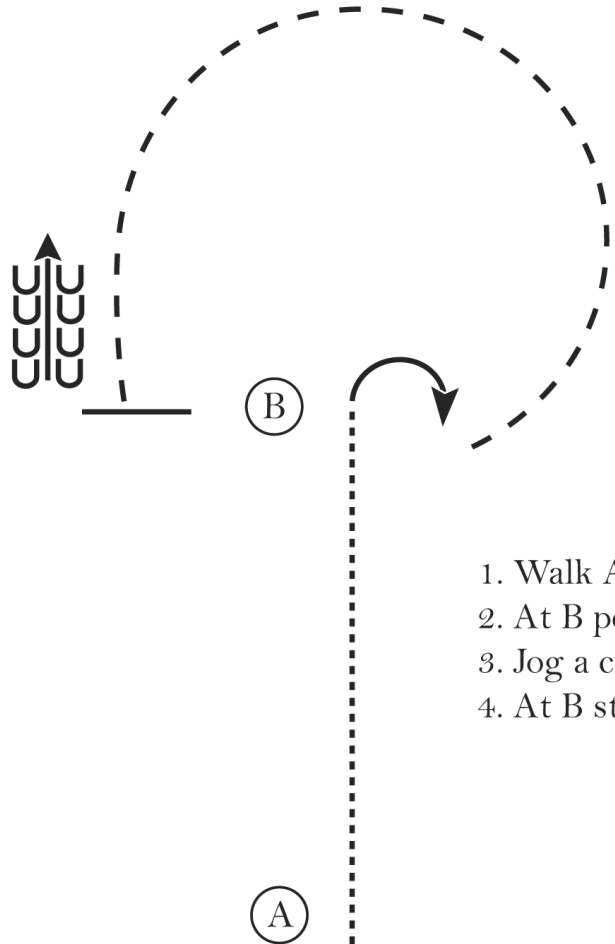

California Feathered Horse Classic Show 2

All WJ Western Horsemanship

Show Date: 07-30-2022

w w w . H o r s e S h o w P a t t e r n s . c o m

w w w . H o r s e S h o w P a t t e r n s . c o m

1. Walk A to B
2. At B perform a 90 degree turn to the right
3. Jog a circle around B
4. At B stop and back 4 steps

Walk	.....
Jog	-----
Extended Jog	-----
Lope	—————
Leg Yield	|||||||||
Lead Change	↘
Back	←←←←← ←←←←←
Marker	(B)
Sidepass	←←←←←

[WH/WT-7]

Pattern Provided by:
FHC Judges