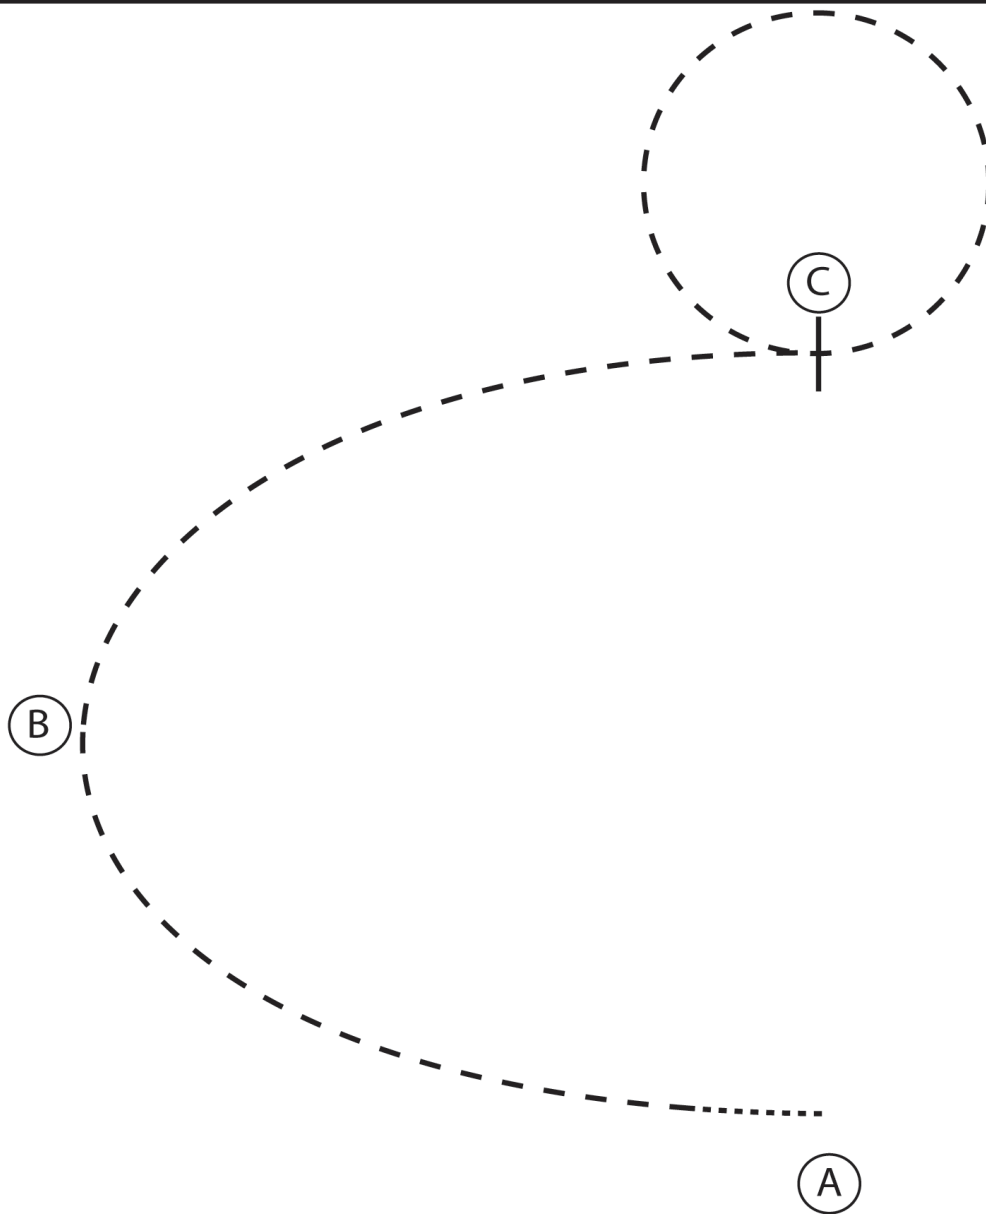

California Feathered Horse Classic Show 2 All WT English Equitation

Show Date: 07-30-2022

w w w . H o r s e S h o w P a t t e r n s . c o m

w w w . H o r s e S h o w P a t t e r n s . c o m

1. Walk 3 strides at A then posting trot on the right diagonal to B
2. At B change diagonals and continue to C
3. At C sitting trot a circle to the left
4. Stop at C

Walk
Trot	-----
Extended Trot	-----
Canter	—————
Leg Yield	
Lead Change	↘
Back	←←←←←
Marker	⊙
Sidepass	←-----←

[HSE/WT-10]

Pattern Provided by:
FHC Judges

California Feathered Horse Classic Show 2 All WTC English Equitation