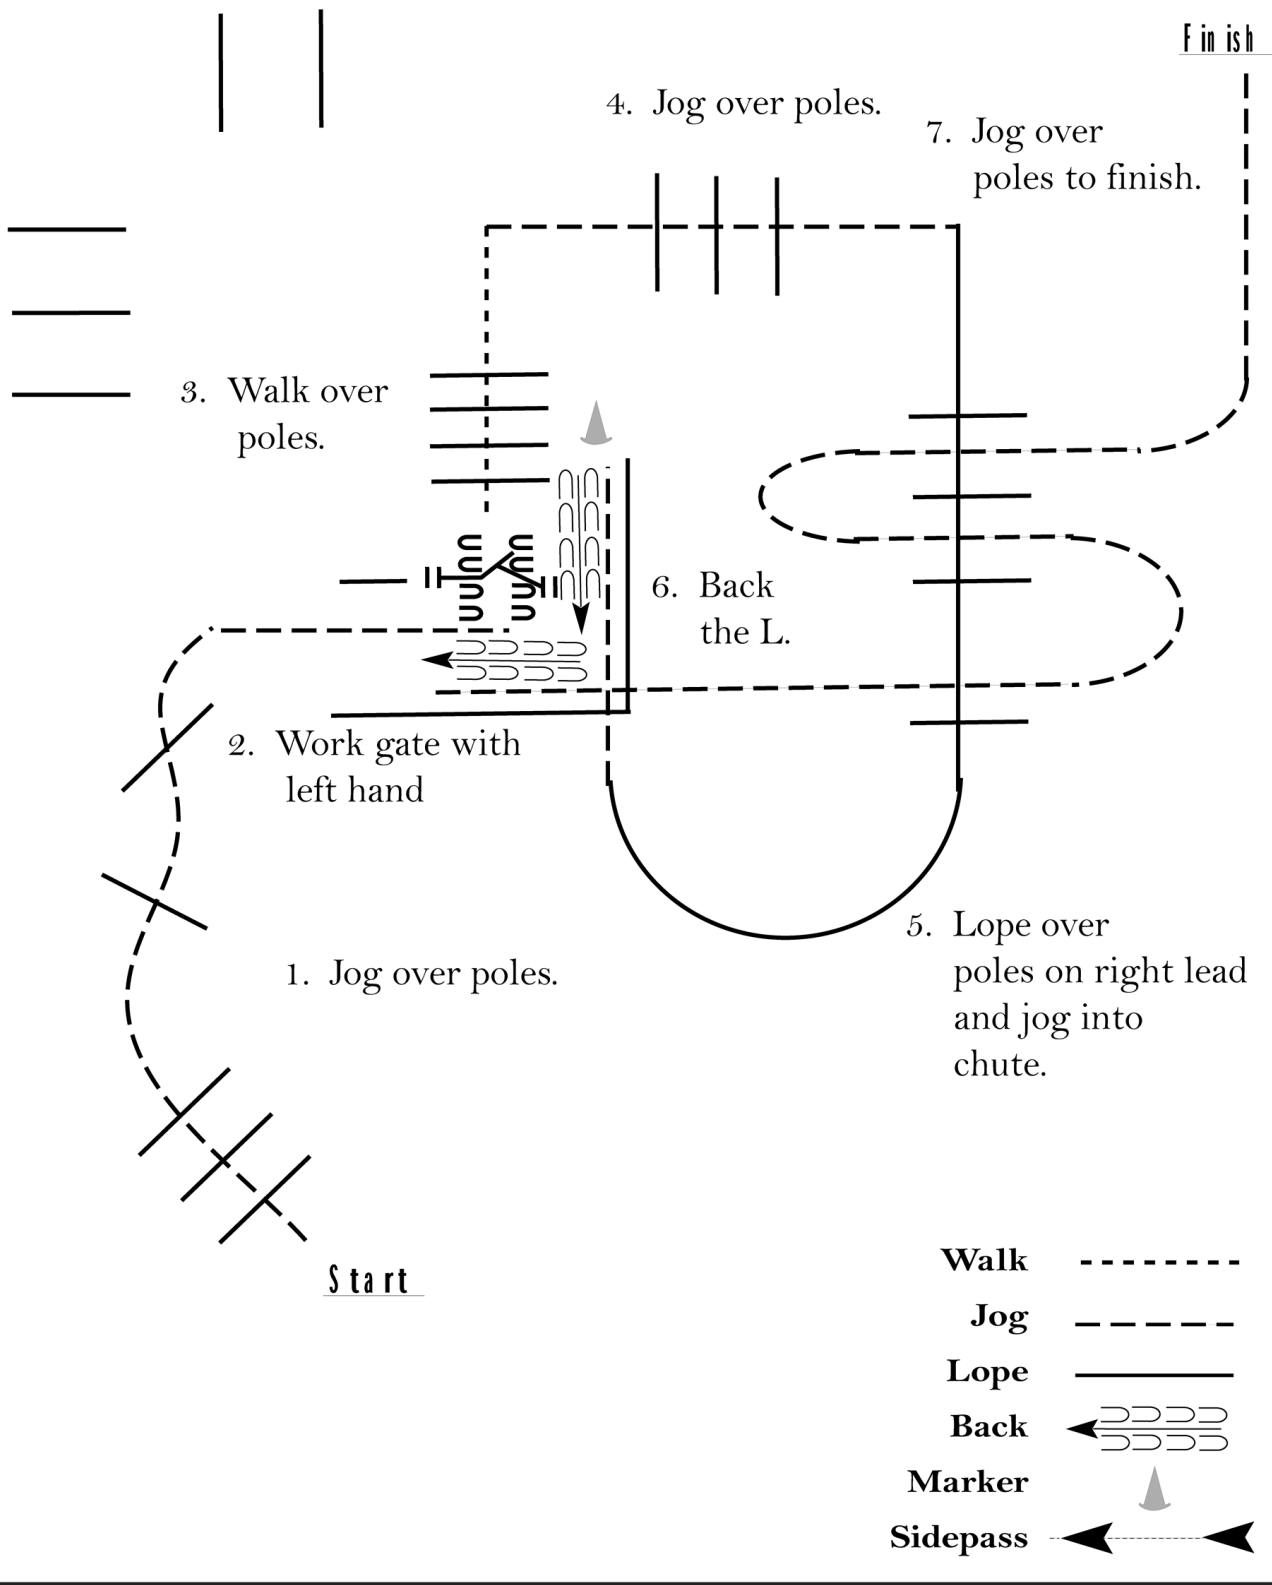

Georgia Feathered Horse Classic

All WJL Trail

Show Date: 03-12-2022

www.HorseShowPatterns.com

www.HorseShowPatterns.com

[T/2-52]

Pattern Provided by:

FHC Judges