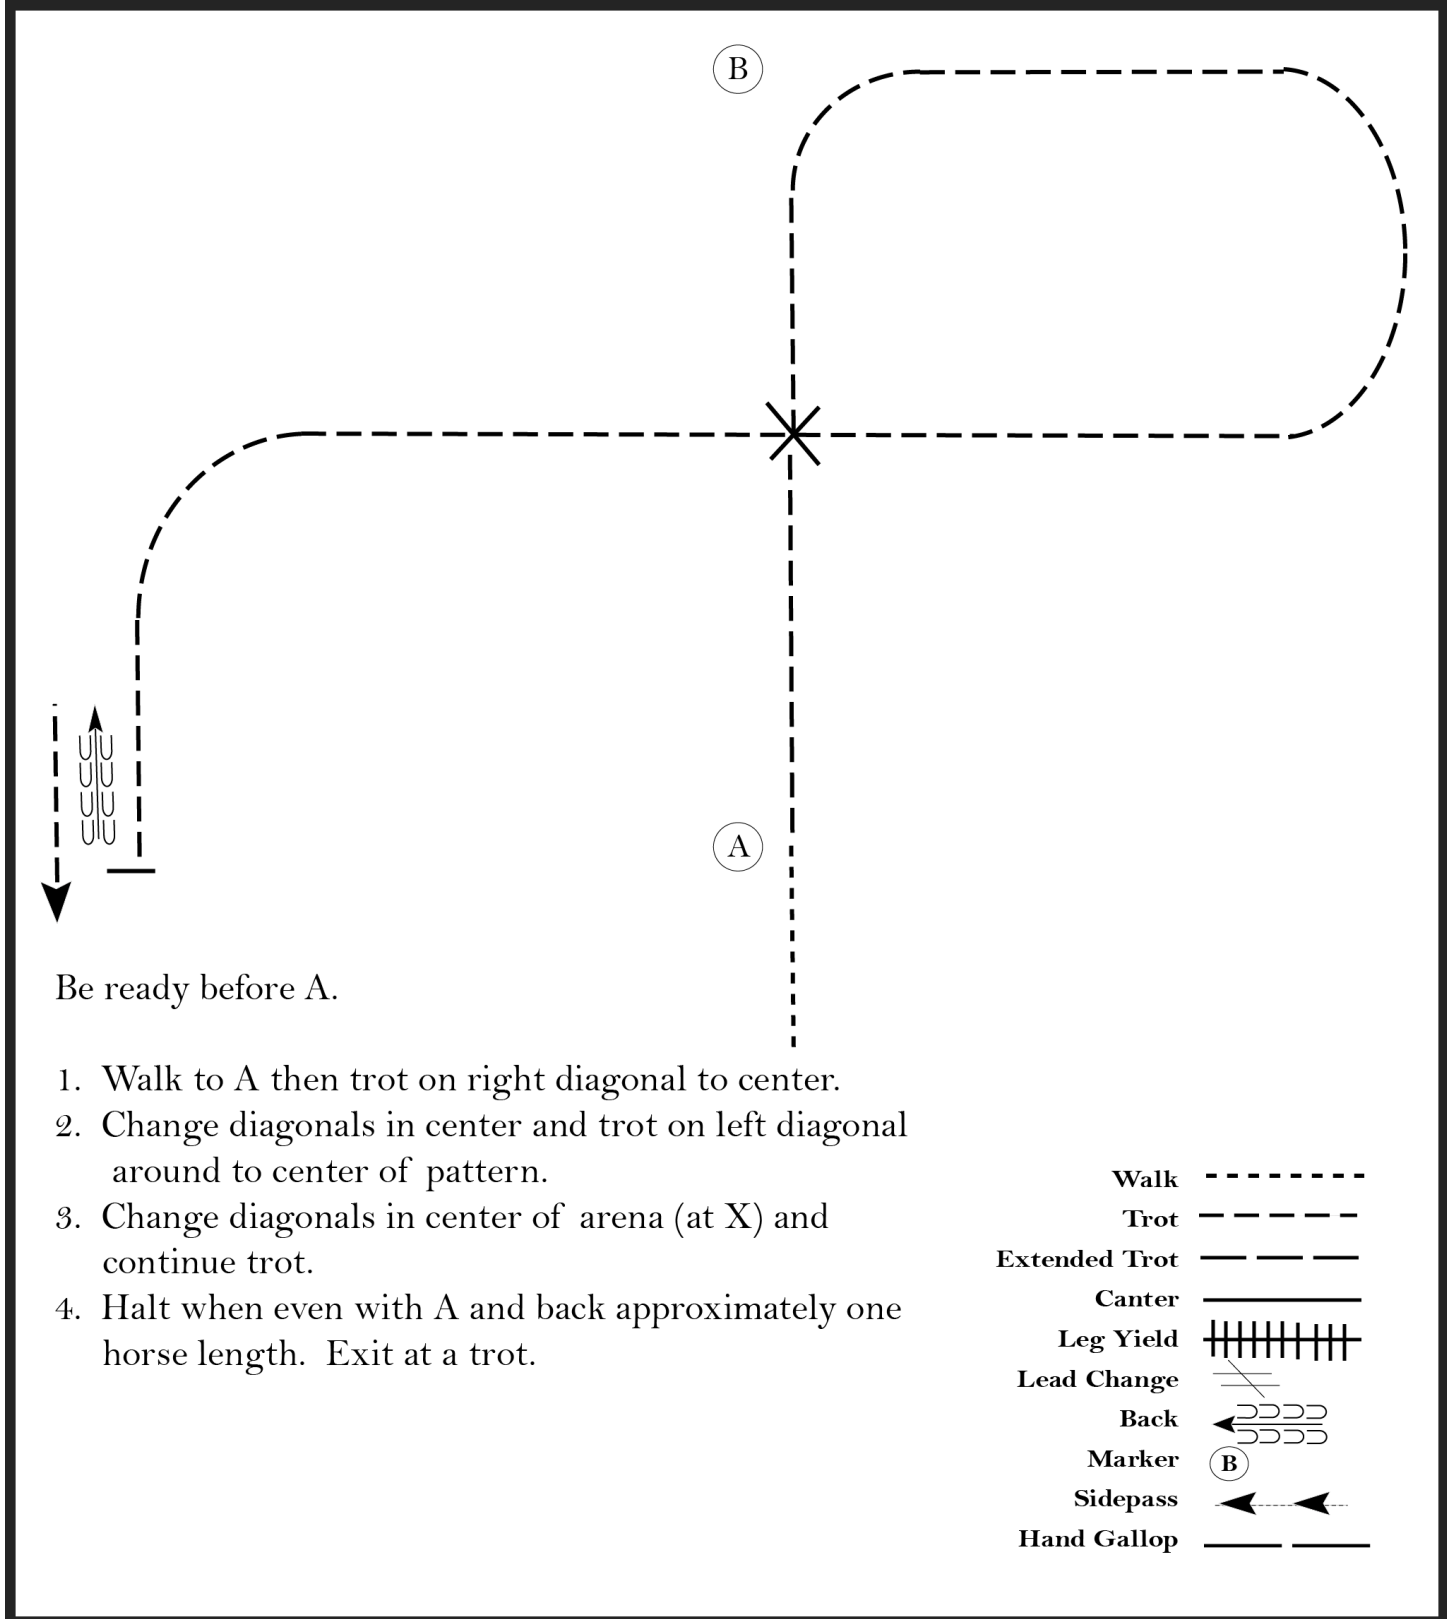

Georgia Feathered Horse Classic

All WT English Equitation

Show Date: 03-12-2022

w w w . H o r s e S h o w P a t t e r n s . c o m

w w w . H o r s e S h o w P a t t e r n s . c o m

Be ready before A.

1. Walk to A then trot on right diagonal to center.
2. Change diagonals in center and trot on left diagonal around to center of pattern.
3. Change diagonals in center of arena (at X) and continue trot.
4. Halt when even with A and back approximately one horse length. Exit at a trot.

Walk	-----
Trot	- - - - -
Extended Trot	- - - - -
Canter	—————
Leg Yield	|||||
Lead Change	↘ ↙
Back	← ← ←
Marker	(B)
Sidepass	← - - - - →
Hand Gallop	—————

[HSE/WT-113]

Pattern Provided by:

FHC Judges