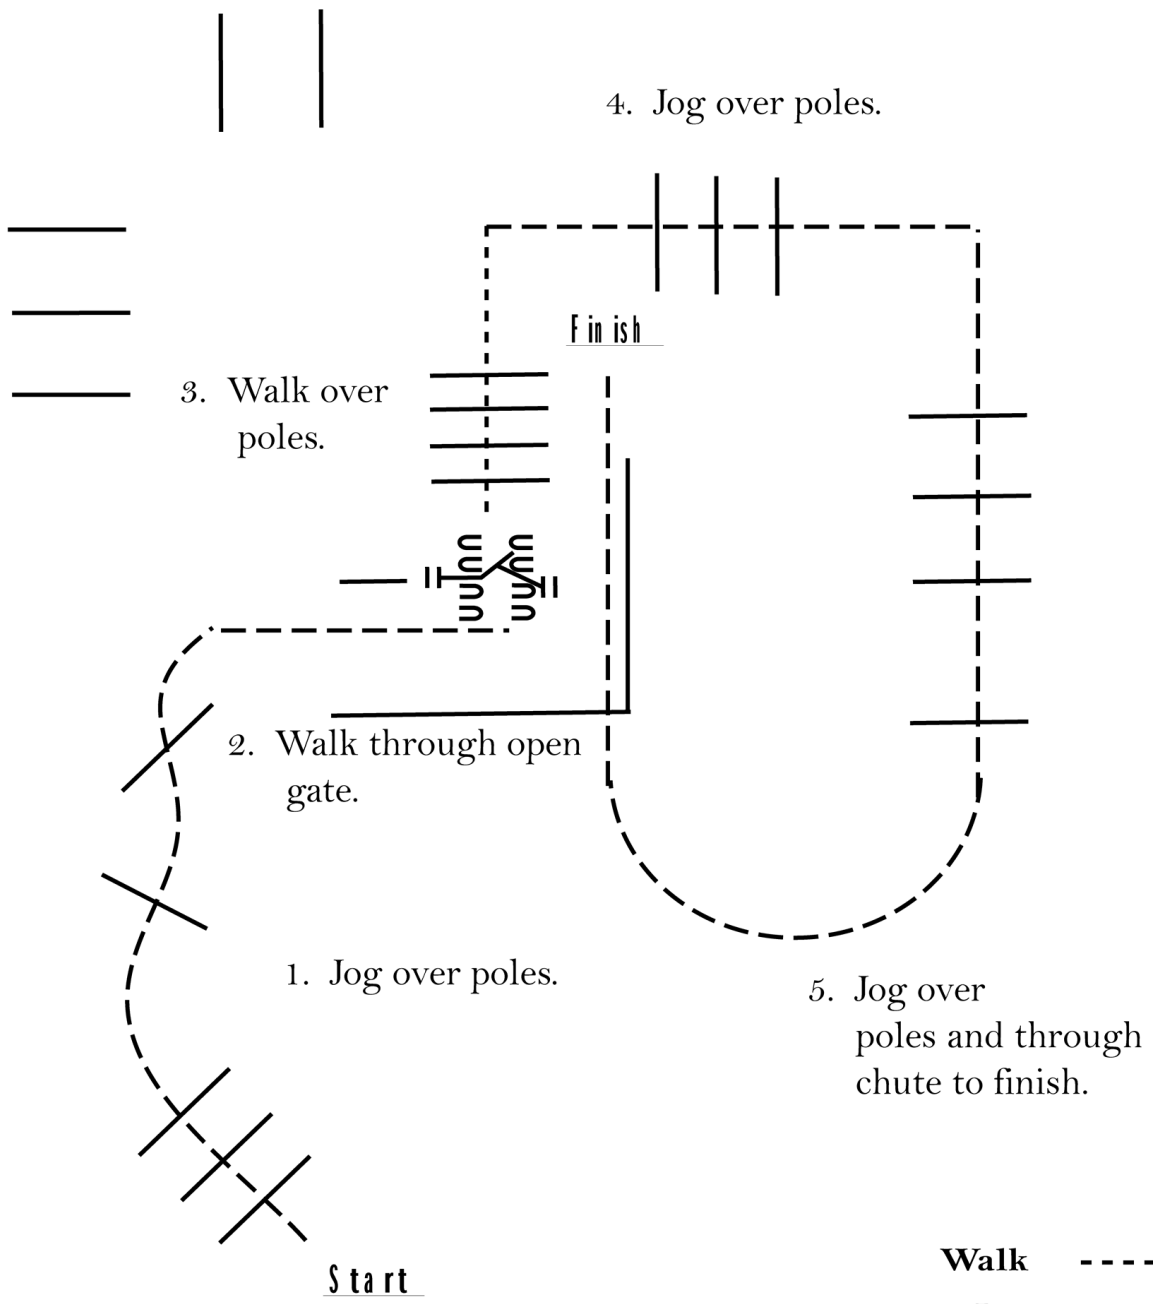

Pattern Provided by:

FHC Judges

Georgia Feathered Horse Classic

All In Hand Trail

Show Date: 03-12-2022

www.HorseShowPatterns.com

www.HorseShowPatterns.com

- Walk -----
- Jog - - - - -
- Lope _____
- Back ← [wavy lines]
- Marker ▲
- Sidepass ← [dashed line with arrows]

Be ready at A.

1. Walk halfway to B.
2. Trot to and around B as shown.
3. When just past B, walk to judge and set up for inspection.
4. When dismissed, perform a 270 degree turn and trot away.

Follow the instructions of your ring steward.