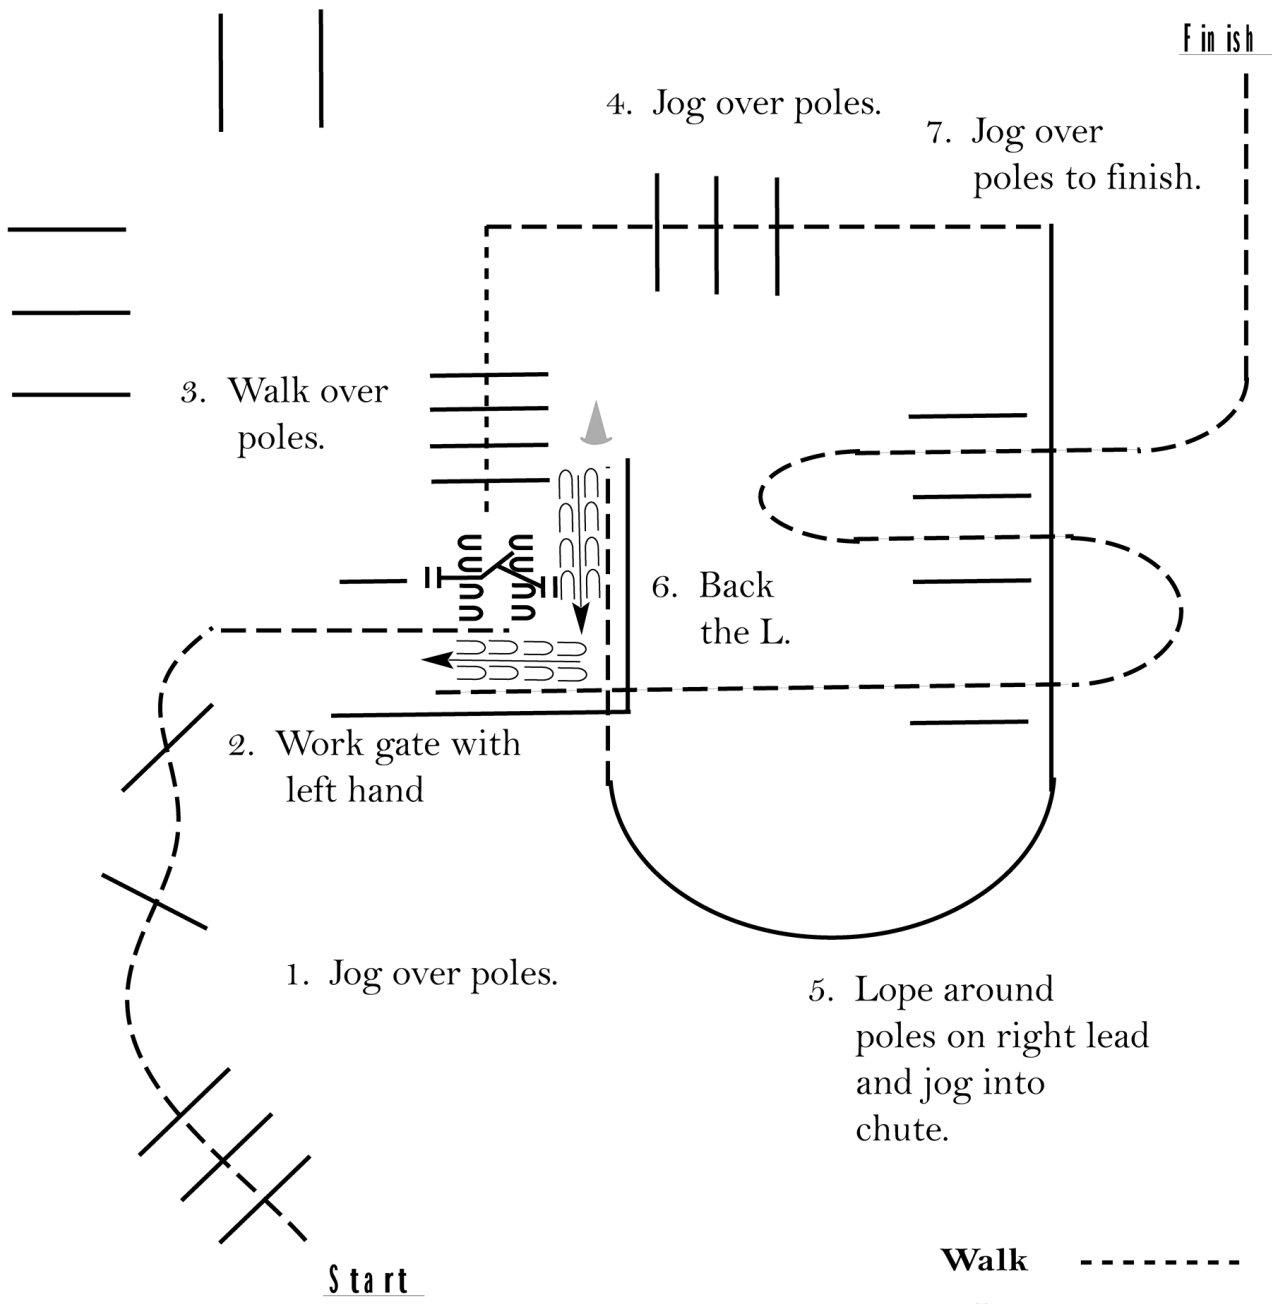

Georgia Feathered Horse Classic

All WJ/WT Trail (Jog for Lope)

Show Date: 03-12-2022

www.HorseShowPatterns.com

www.HorseShowPatterns.com

- Walk - - - - -
- Jog - - - - -
- Lope ———
- Back ← [backing symbol]
- Marker ▲
- Sidepass ← [sidepass symbol]

Pattern Provided by:

FHC Judges

Georgia Feathered Horse Classic

All In Hand Trail

Show Date: 03-12-2022

www.HorseShowPatterns.com

www.HorseShowPatterns.com

- Walk -----
- Jog - - - - -
- Lope _____
- Back ← [wavy lines]
- Marker ▲
- Sidepass ← [dashed line with arrows]

Be ready at A.

1. Walk halfway to B.
2. Trot to and around B as shown.
3. When just past B, walk to judge and set up for inspection.
4. When dismissed, perform a 270 degree turn and trot away.

Follow the instructions of your ring steward.

All WJL Western Horsemanship

Show Date: 03-12-2022

www.HorseShowPatterns.com

www.HorseShowPatterns.com

Be ready at A.

1. Walk approximately two horse lengths forward.
Stop and perform a 1/2 turn left.
2. Back approximately two horse lengths then jog to and around A.
3. Extend the jog to B.
4. Right lead lope around B and halfway to A.
5. Perform a simple lead change and lope a half circle until even with B.
6. Stop and perform a 180 degree turn to the right and jog to finish.