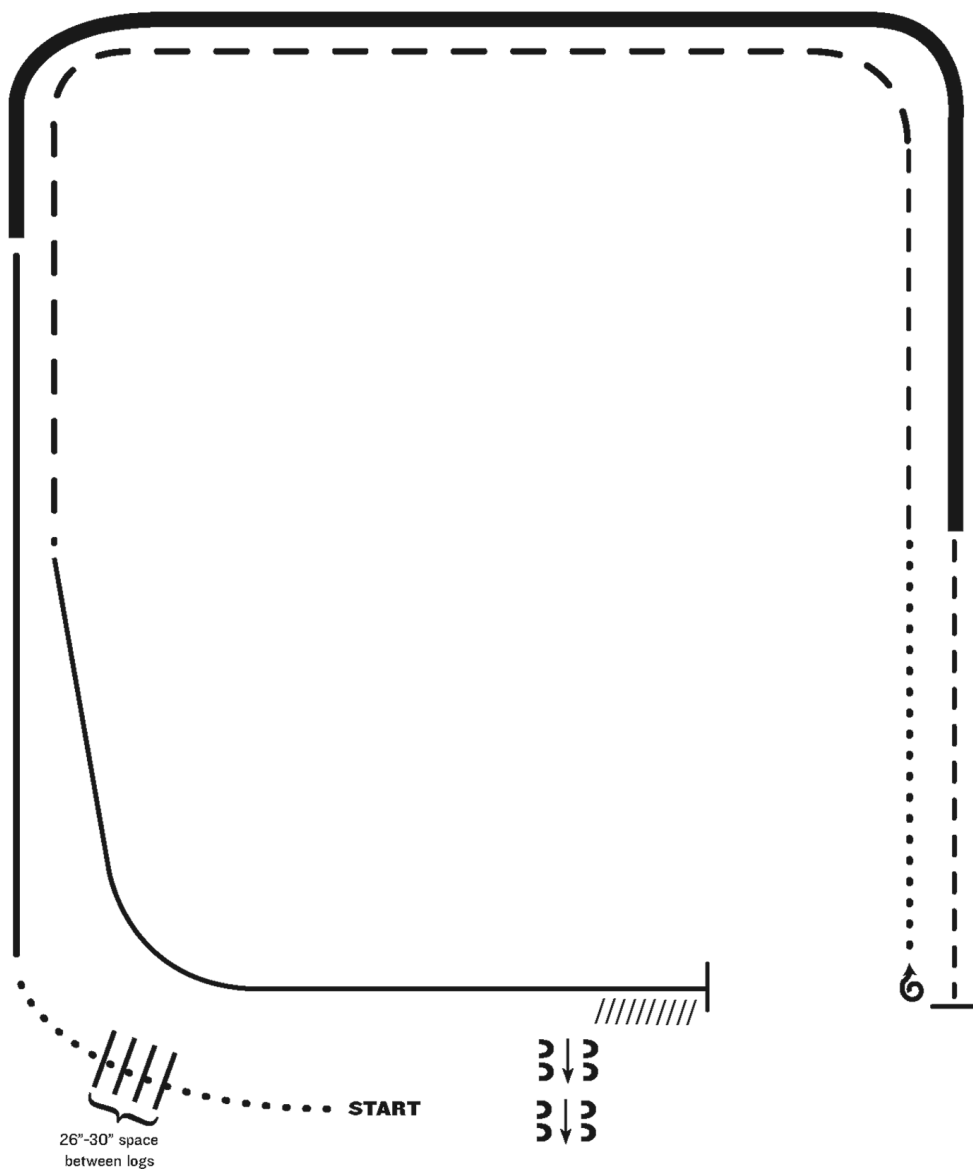

Georgia Feathered Horse Classic

All Ranch Riding (Jog for Lope, Ex Jog for Ex Lope for WJ)

Show Date: 03-12-2022

w w w . H o r s e S h o w P a t t e r n s . c o m

w w w . H o r s e S h o w P a t t e r n s . c o m

1. Walk
2. Walk over logs
3. Lope right lead
4. Extended lope (right lead)
5. Trot
6. Stop, 1 1/2 turns right
7. Walk
8. Trot
9. Extended trot
10. Lope left lead
11. Stop and Back
12. Side pass right

Note: The drawn description of this pattern is only intended for the general depiction of the pattern. Exhibitors should utilize the arena space to best exhibit their horses.

[RR/AQHA-6]

Pattern Provided by:
FHC Judges