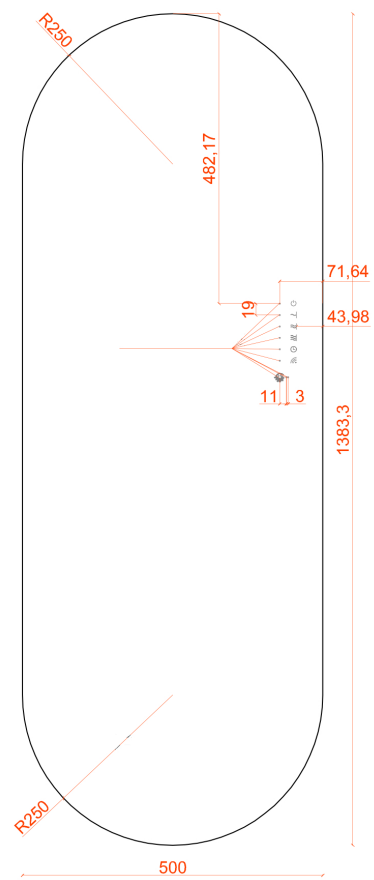

## VETRO GLASS VERTICAL ELECTRIC

Model	Colour	Height	Length	Product Code	Output at $\Delta T50k$	
					Watts	BTU
Frame	Mirror	1000	500	144245	700	2388
Soap		1380	500	144249	700	2388

## TECHNICAL DIAGRAMS

# TECHNICAL DIAGRAMS