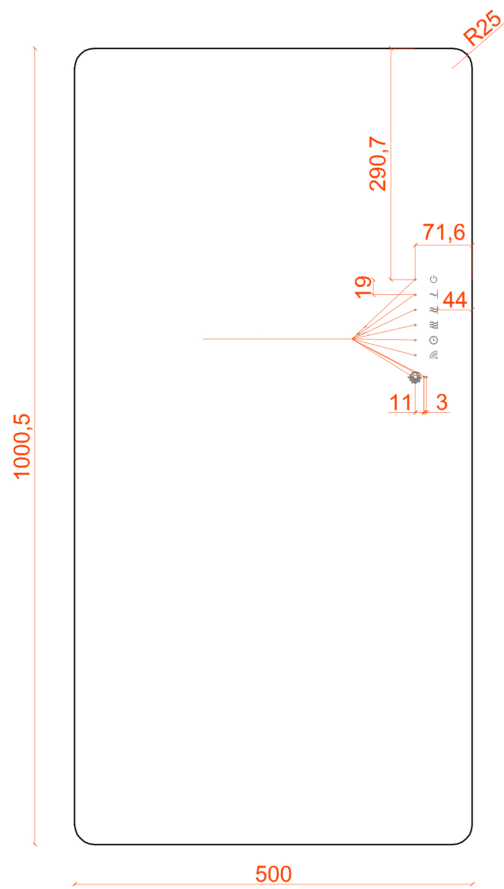

## VETRO GLASS VERTICAL ELECTRIC

Model	Colour	Height	Length	Product Code	Output at $\Delta T50k$	
					Watts	BTU
Frame	Mirror	1000	500	144245	700	2388
Soap		1380	500	144249	700	2388

## TECHNICAL DIAGRAMS

# TECHNICAL DIAGRAMS