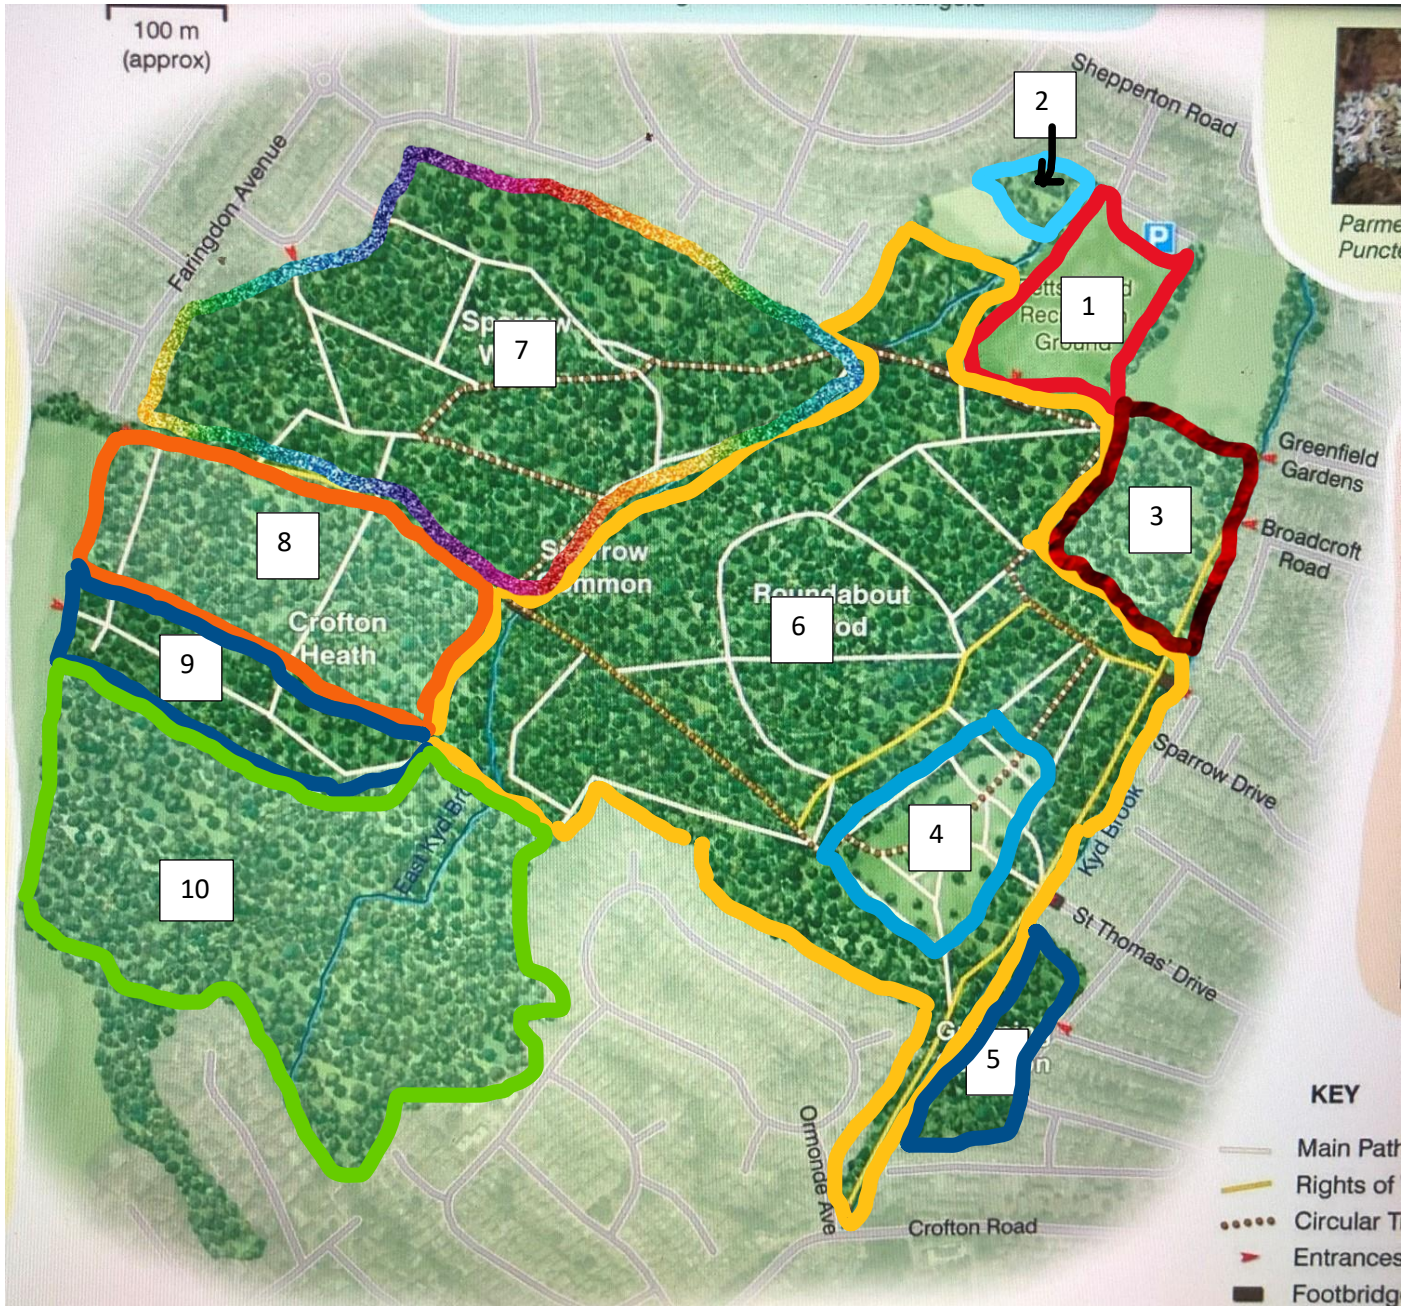

FRIENDS OF CROFTON & SPARROW WOODS

Flora survey areas map

- 1: Recreation Ground
- 2: Playground-side woodland (LBB owned)
- 3: Land with meadow behind horse's field (privately owned)
- 4: Open glade
- 5: Gumping common (LBB owned)
- 6: Roundabout woods

- 7: Sparrow Wood
- 8: Crofton heath (privately owned)
- 9: Crofton heath (LBB owned)
- 10: West Kyd brook wood & hospital site (privately owned)
- 11: Surveyor did not identify specific area