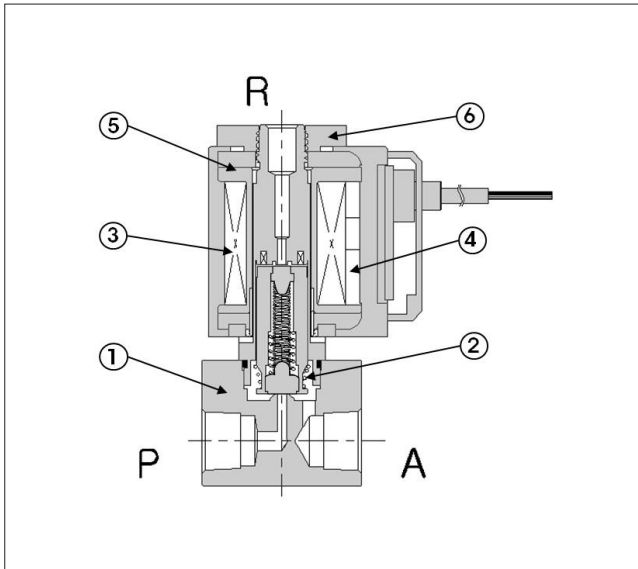

② Number of port

Number of port	Symbol
2	2 port
3	3 port

③ Orifice size

9	Ø1.5 (Standard)
1	Ø1

⑤ Electrical connection

GL	Lead wire & lamp
G	Lead wire
D	DIN coil + DIN connector
DUL	DIN coil + DIN connector (UL, CSA Approval)
Z	DIN coil + DIN connector with lamp + Surge Killer
ZUL	DIN coil + DIN connector with lamp + Surge Killer (UL, CSA Approval)
GU	Lamp with 90°plug(400mm)
GP	Lamp with 180°plug(400mm)
DEXT4	Explosion proof
M	DIN coil + Metal DIN connector

Specifications

Type	KJAS 29 (2WAY)	KJAS 39 (3WAY)
Fluid	Air, Water, Oil	
Port size	A, P : Rc(PT) 1/8, R:M5	
Orifice	Ø1.5mm(Standard), Ø1.0mm	
Effective sectional area Smm ² (Cv)	1.7mm ² (1.0), 0.65mm ² (0.04)	
Operating pressure	0~7kgf/cm ² (0~0.7MPa)	
Max. operating frequency	10 cycle/sec	
Response time (at 0.5MPa)	≤ 20ms	
Function	3/2Way type, 2/2 Way type	
Seal material	NBR, Viton	
Body material	Individual type	Brass
	Manifold type	AL
Power consumption	DC	6W
	AC	4.5/3.6VA (50/60Hz)
Allowable voltage	±10% rated voltage	
Ambient & fluid temperature	5°C ~ 60°C	
Coil insulation	Class F	
Weight	140g	

Structure

Part no.	Parts	Material
1	Body	Single Acting: Brass, Manifold block attached type:AL
2	Plunger Spring	SUS
3	Plunger	Stainless Steel
4	Yoke	SPC
5	Coil Ass'y	Cu & Others
6	Lock Nut	Metal, Plastic Resin

Dimensions

Dimensions-Manifold Block Attached Type