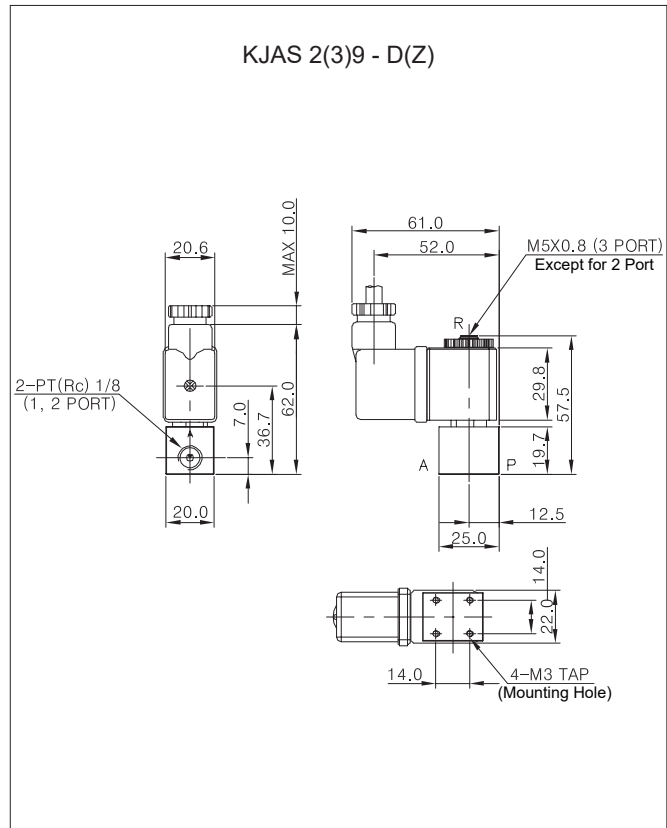

② Number of port

Number of port	Symbol
2	2 port
3	3 port

③ Orifice size

9	Ø1.5 (Standard)
1	Ø1

⑤ Electrical connection

GL	Lead wire & lamp
G	Lead wire
D	DIN coil + DIN connector
DUL	DIN coil + DIN connector (UL, CSA Approval)
Z	DIN coil + DIN connector with lamp + Surge Killer
ZUL	DIN coil + DIN connector with lamp + Surge Killer (UL, CSA Approval)
GU	Lamp with 90°plug(400mm)
GP	Lamp with 180°plug(400mm)
DEXT4	Explosion proof
M	DIN coil + Metal DIN connector

Specifications

Type	KJAS 29 (2WAY)	KJAS 39 (3WAY)
Fluid	Air, Water, Oil	
Port size	A, P : Rc(PT) 1/8, R:M5	
Orifice	Ø1.5mm(Standard), Ø1.0mm	
Effective sectional area Smm ² (Cv)	1.7mm ² (1.0), 0.65mm ² (0.04)	
Operating pressure	0~7kgf/cm ² (0~0.7MPa)	
Max. operating frequency	10 cycle/sec	
Response time (at 0.5MPa)	≤ 20ms	
Function	3/2Way type, 2/2 Way type	
Seal material	NBR, Viton	
Body material	Individual type	Brass
	Manifold type	AL
Power consumption	DC	6W
	AC	4.5/3.6VA (50/60Hz)
Allowable voltage	±10% rated voltage	
Ambient & fluid temperature	5°C ~ 60°C	
Coil insulation	Class F	
Weight	140g	

Dimensions

Dimensions-Manifold Block Attached Type