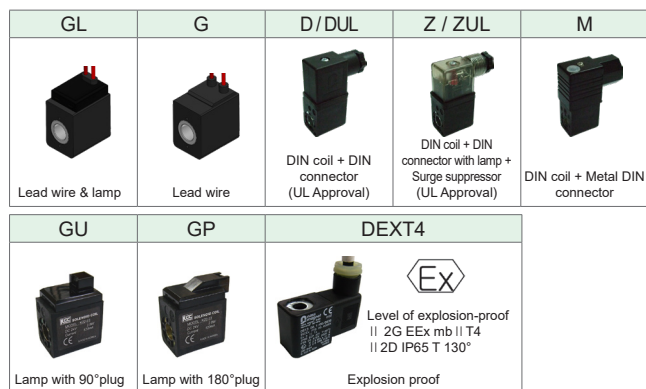

② Number of port

Number of port	Symbol
2	2 port
3	3 port

③ Orifice size

9	Ø1.5 (Standard)
1	Ø1

⑤ Electrical connection

GL	Lead wire & lamp
G	Lead wire
D	DIN coil + DIN connector
DUL	DIN coil + DIN connector (UL, CSA Approval)
Z	DIN coil + DIN connector with lamp + Surge Killer
ZUL	DIN coil + DIN connector with lamp + Surge Killer (UL, CSA Approval)
GU	Lamp with 90°plug(400mm)
GP	Lamp with 180°plug(400mm)
DEXT4	Explosion proof
M	DIN coil + Metal DIN connector

④ Voltage

1	AC 100/110V 50/60Hz
2	AC 200/220V 50/60Hz
3	DC 24V
4	DC 12V

* Custom made with AC24V, AC48V, DC48V, DC100V is available.

⑥ Seal material

Nil	NBR (Standard)
V	Viton

⑦ Number of valves

02	2 pcs
03	3 pcs
~	~
10	10 pcs

Specifications

Type	KJAS 29 (2WAY)	KJAS 39 (3WAY)
Fluid	Air, Water, Oil	
Port size	A, P : Rc(PT) 1/8, R:M5	
Orifice	Ø1.5mm(Standard), Ø1.0mm	
Effective sectional area Smm ² (Cv)	1.7mm ² (1.0), 0.65mm ² (0.04)	
Operating pressure	0~7kgf/cm ² (0~0.7MPa)	
Max. operating frequency	10 cycle/sec	
Response time (at 0.5MPa)	≤ 20ms	
Function	3/2Way type, 2/2 Way type	
Seal material	NBR, Viton	
Body material	Individual type	Brass
	Manifold type	AL
Power consumption	DC	6W
	AC	4.5/3.6VA (50/60Hz)
Allowable voltage	±10% rated voltage	
Ambient & fluid temperature	5°C ~ 60°C	
Coil insulation	Class F	
Weight	140g	

Structure

Part no.	Parts	Material
1	Body	Single Acting: Brass, Manifold block attached type:AL
2	Plunger Spring	SUS
3	Plunger	Stainless Steel
4	Yoke	SPC
5	Coil Ass'y	Cu & Others
6	Lock Nut	Metal, Plastic Resin