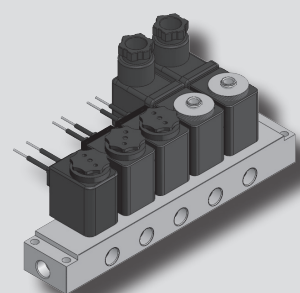

KJAS series

KJAS39-2D

KJAS29-2D

KJAS39-2D-05
(With manifold block)

How to Order

KJAS 2 9 - 2 D - 02

① Port type

Nil	Rc(PT) (Standard)
G	G

② Number of port

Number of port	Symbol
2	2 port
3	3 port

③ Orifice size

9	Ø1.5 (Standard)
1	Ø1

⑤ Electrical connection

GL	Lead wire & lamp
G	Lead wire
D	DIN coil + DIN connector
DUL	DIN coil + DIN connector (UL, CSA Approval)
Z	DIN coil + DIN connector with lamp + Surge Killer
ZUL	DIN coil + DIN connector with lamp + Surge Killer (UL, CSA Approval)
GU	Lamp with 90°plug(400mm)
GP	Lamp with 180°plug(400mm)
DEXT4	Explosion proof
M	DIN coil + Metal DIN connector

Specifications

Type	KJAS 29 (2WAY)	KJAS 39 (3WAY)
Fluid	Air, Water, Oil	
Port size	A, P : Rc(PT) 1/8, R:M5	
Orifice	Ø1.5mm(Standard), Ø1.0mm	
Effective sectional area Smm ² (Cv)	1.7mm ² (1.0), 0.65mm ² (0.04)	
Operating pressure	0~7kgf/cm ² (0~0.7MPa)	
Max. operating frequency	10 cycle/sec	
Response time (at 0.5MPa)	≤ 20ms	
Function	3/2Way type, 2/2 Way type	
Seal material	NBR, Viton	
Body material	Individual type	Brass
	Manifold type	AL
Power consumption	DC	6W
	AC	4.5/3.6VA (50/60Hz)
Allowable voltage	±10% rated voltage	
Ambient & fluid temperature	5°C ~ 60°C	
Coil insulation	Class F	
Weight	140g	

Structure

Part no.	Parts	Material
1	Body	Single Acting: Brass, Manifold block attached type:AL
2	Plunger Spring	SUS
3	Plunger	Stainless Steel
4	Yoke	SPC
5	Coil Ass'y	Cu & Others
6	Lock Nut	Metal, Plastic Resin