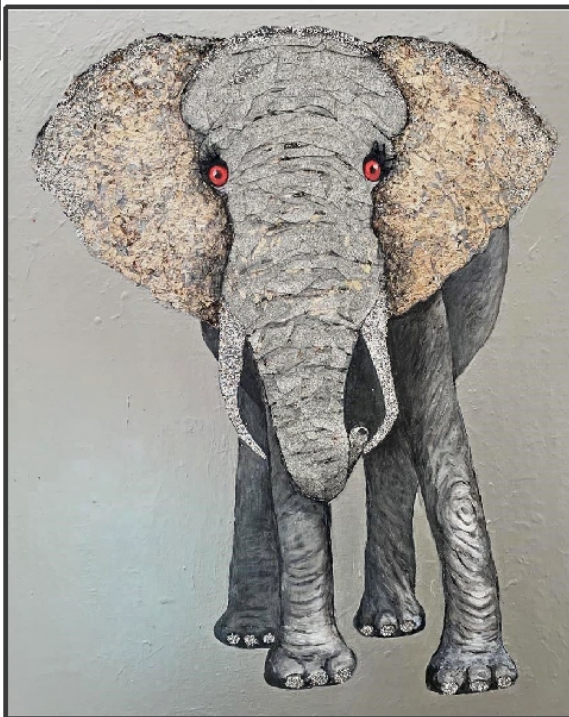

#9

Pop.Choice - September 2021

Leona Moriarty "Party Girl"