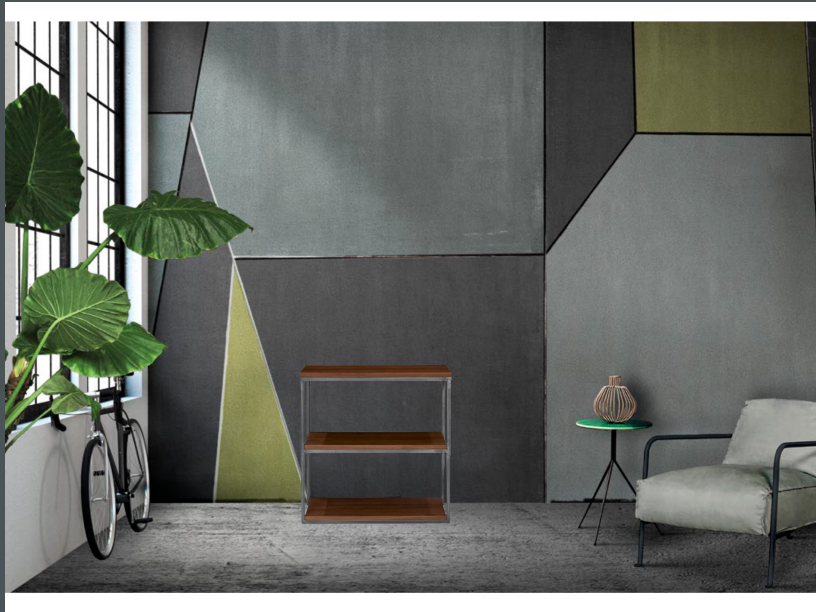

NEW YORK BOOKCASE

NEWYORK BOOKCASE

N.Y. BOOKCASE

Struttura realizzata in metallo saldato, a sei ripiani.

Finitura in sei colori moderni

Ripiani realizzati in legno o vetro

Tubolare quadro da 15mm x 15mm

Formati:

120 (l) x 30 (p) x 190 (h) codice NYB190120

80 (l) x 30 (p) x 190 (h) codice NYB190080

Metal welded frame, with six shelves.

Finishing in six modern colors

Shelves made of solid wood or glass

Square tube frame size 15mm x 15mm

Sizes:

120 (w) x 30 (d) x 190 (h) code NYB190120

80 (w) x 30 (d) x 190 (h) code NYB190080

NEWYORK

LITTLE BOOKCASE

N.Y. BOOKCASE LITTLE

Struttura realizzata in metallo saldato, a tre ripiani.

Finitura in sei colori moderni

Metal welded frame, with five shelves.
Finishing in six modern colors
Shelves made of glass
Square tube frame size 15mm x 15mm
Sizes:
120 (w) x 30 (d) x 190 (h) code NYD190120

COLORI STRUTTURA E RIPIANI FRAME AND SHELVES COLORS