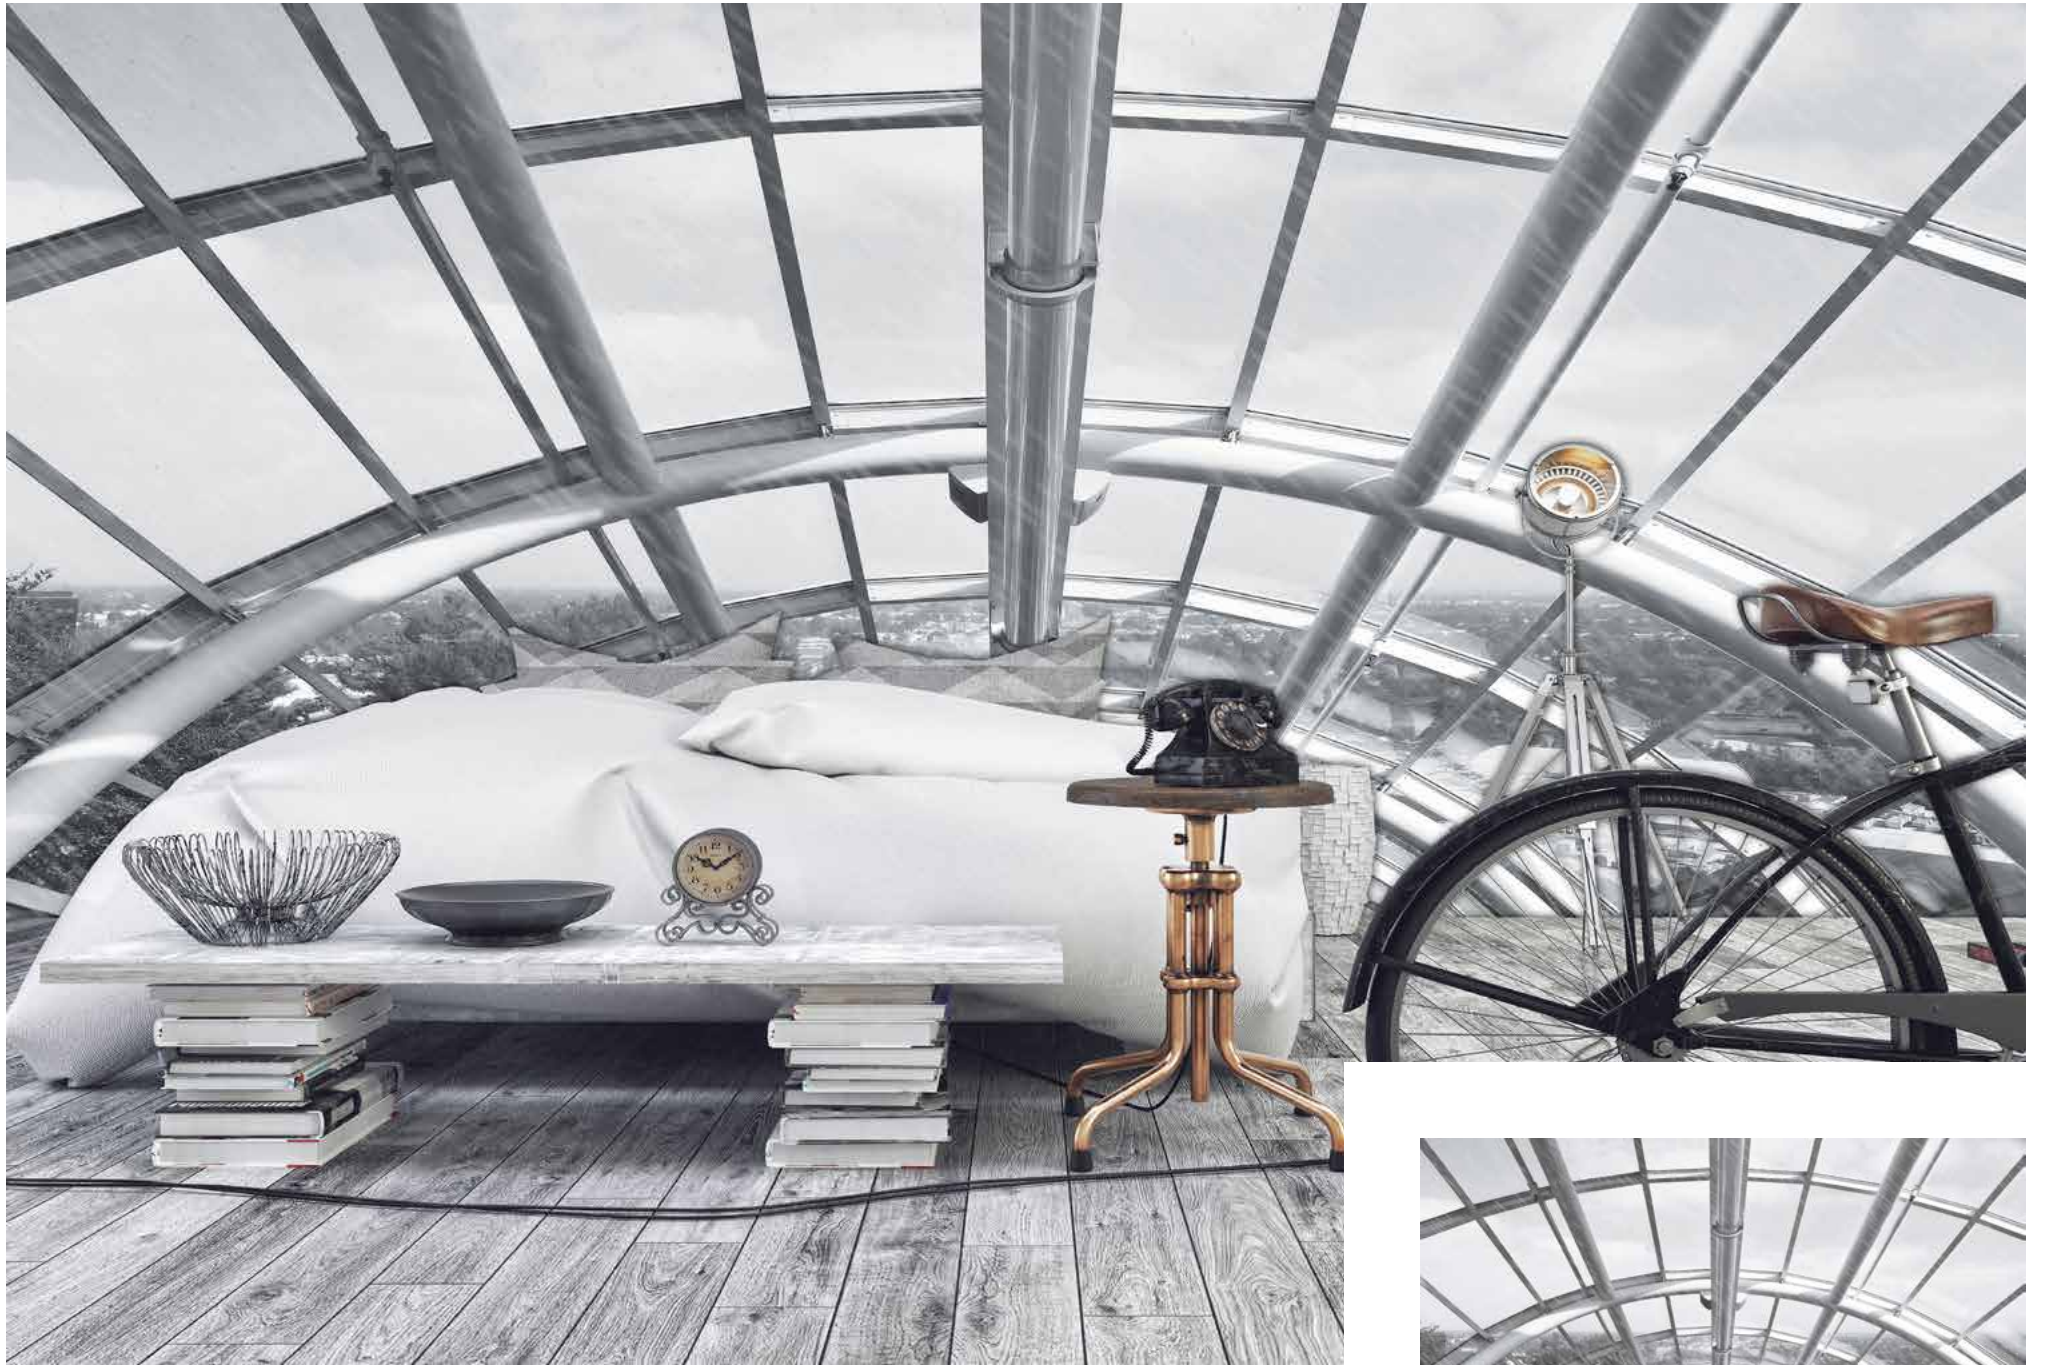

ABBEY

ACROSS