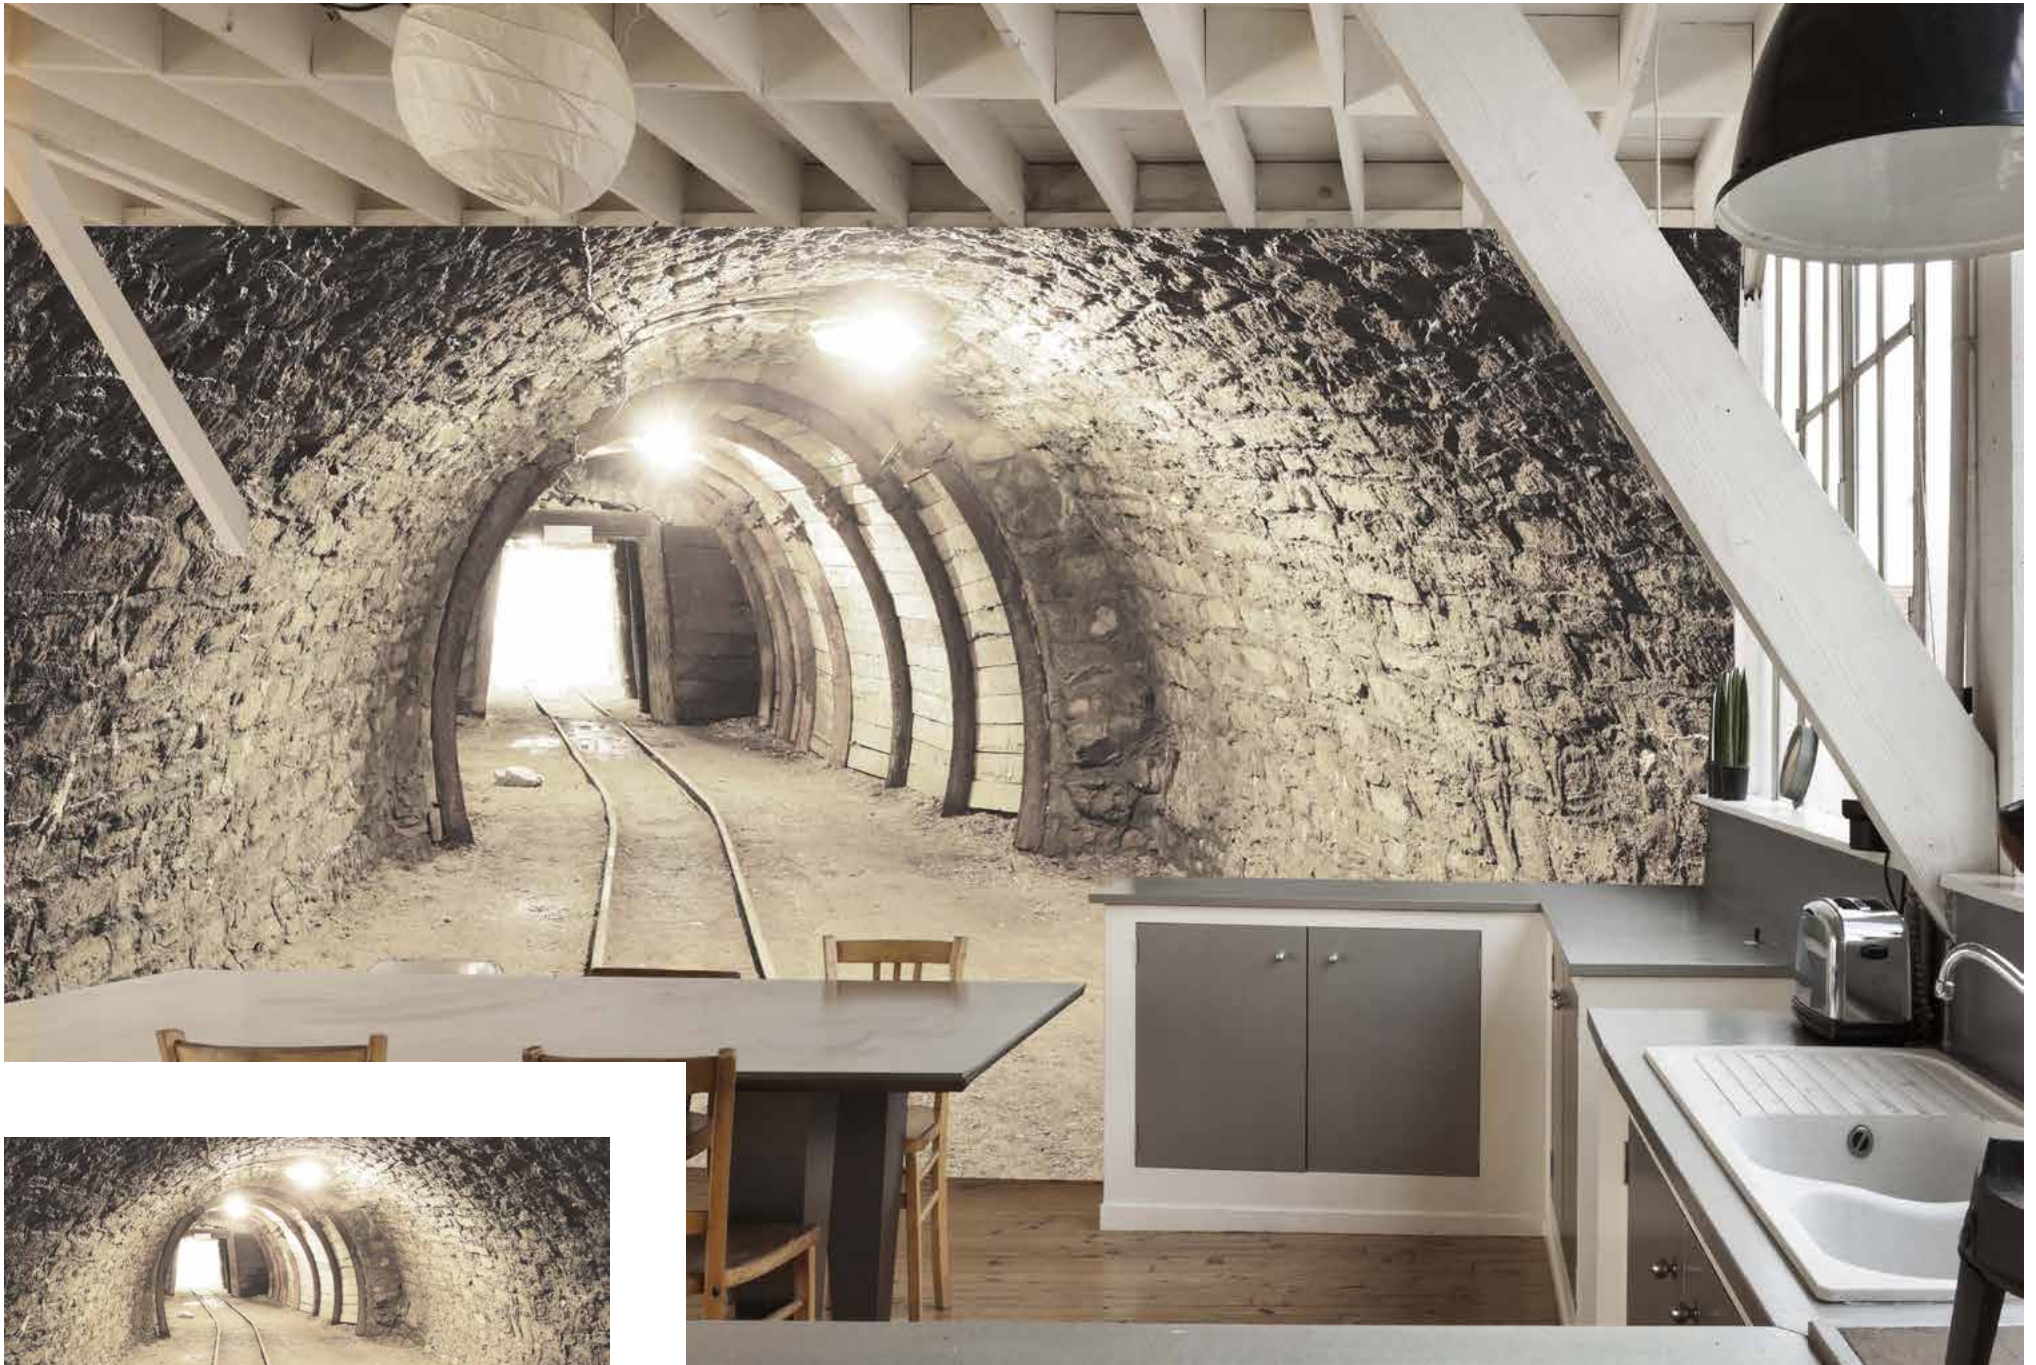

BOAT

BOTTOM

Designer: Giorgia Barbero

BRISH

BRUUMMM

BUILDING

01

02