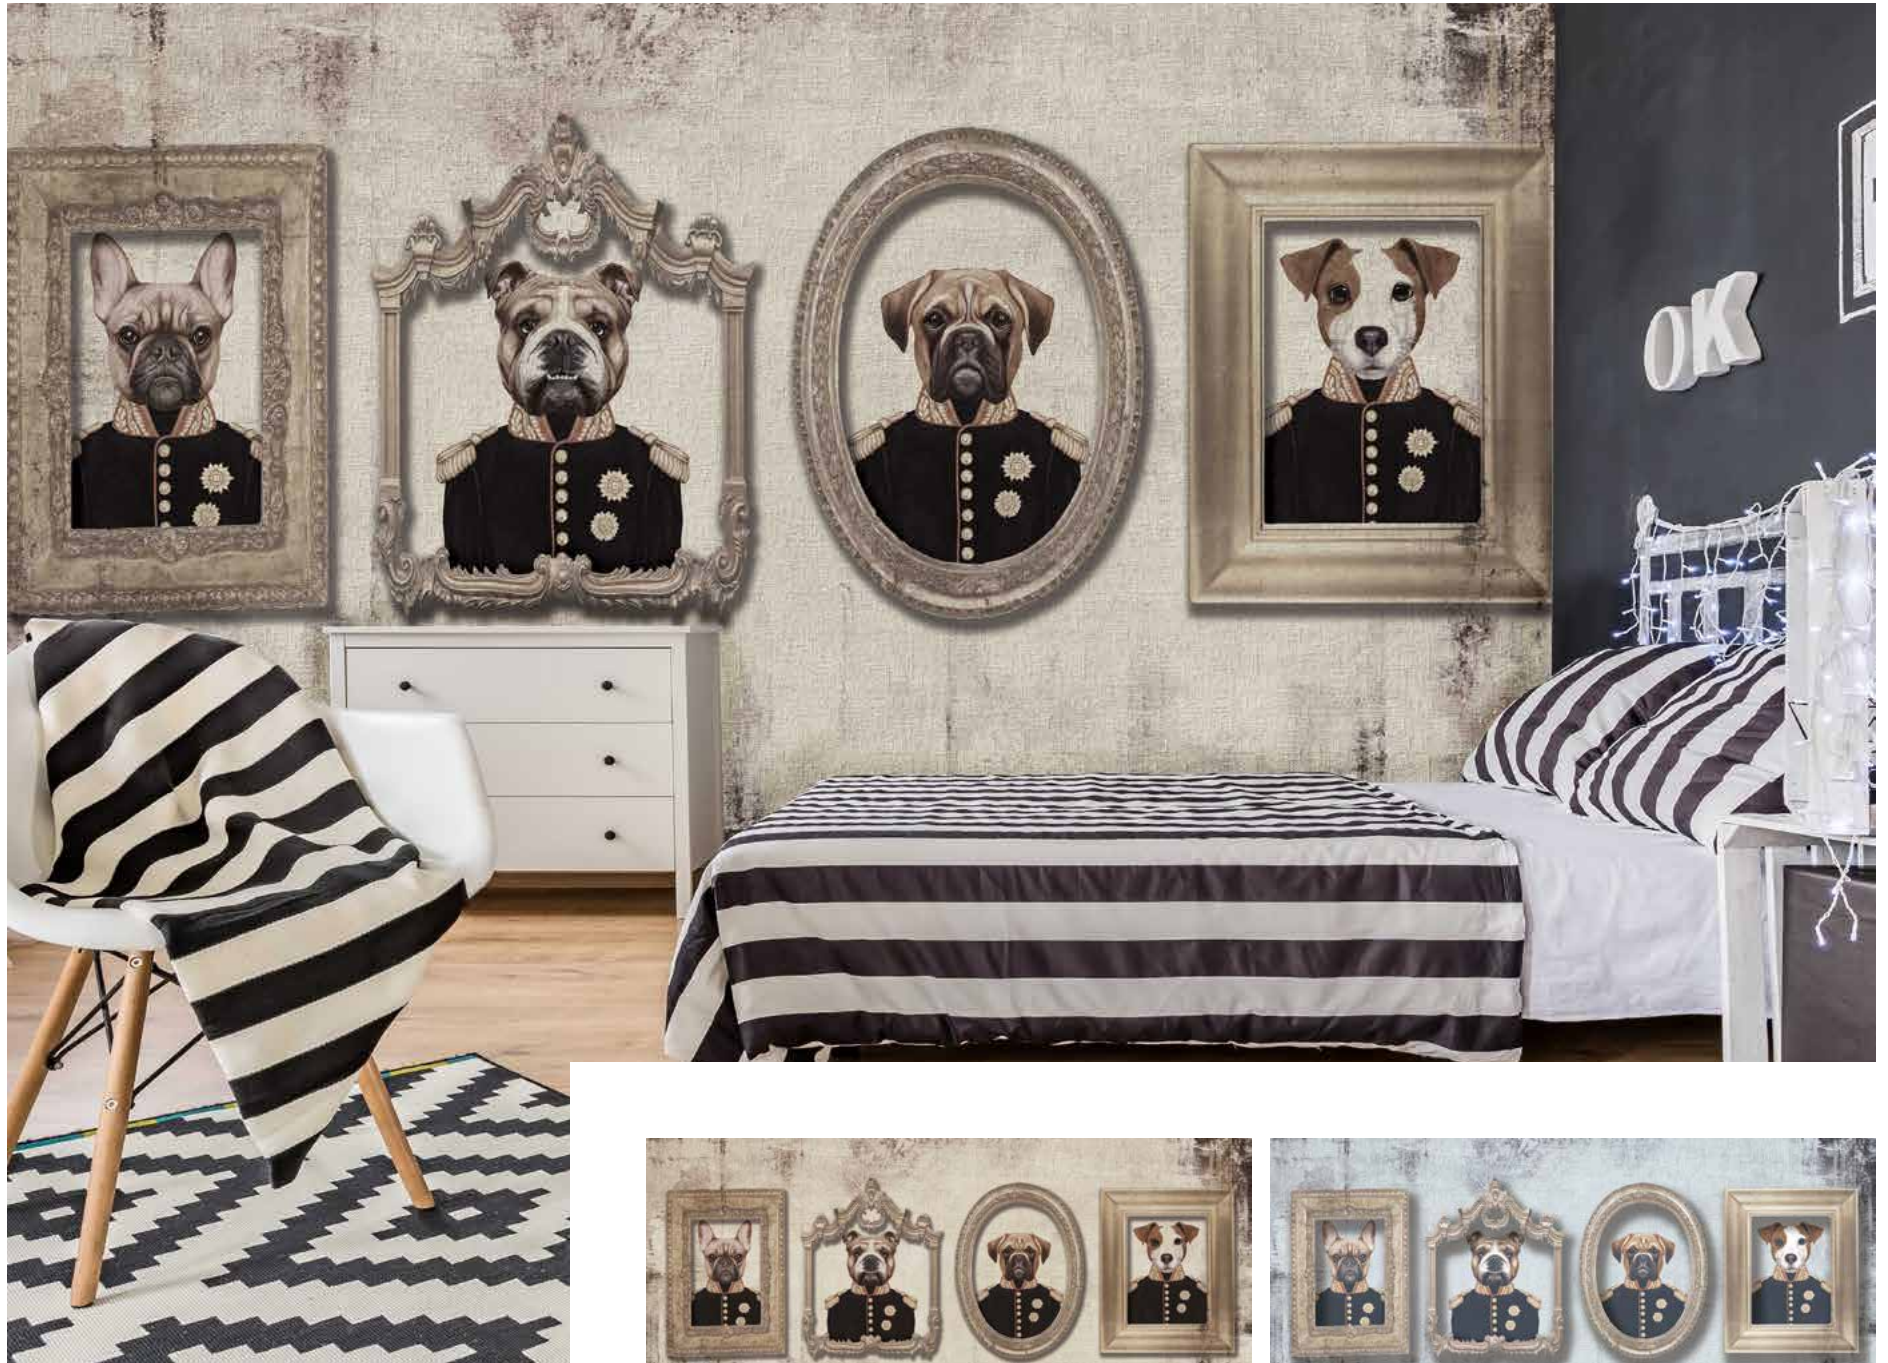

01

02

RUDOLF