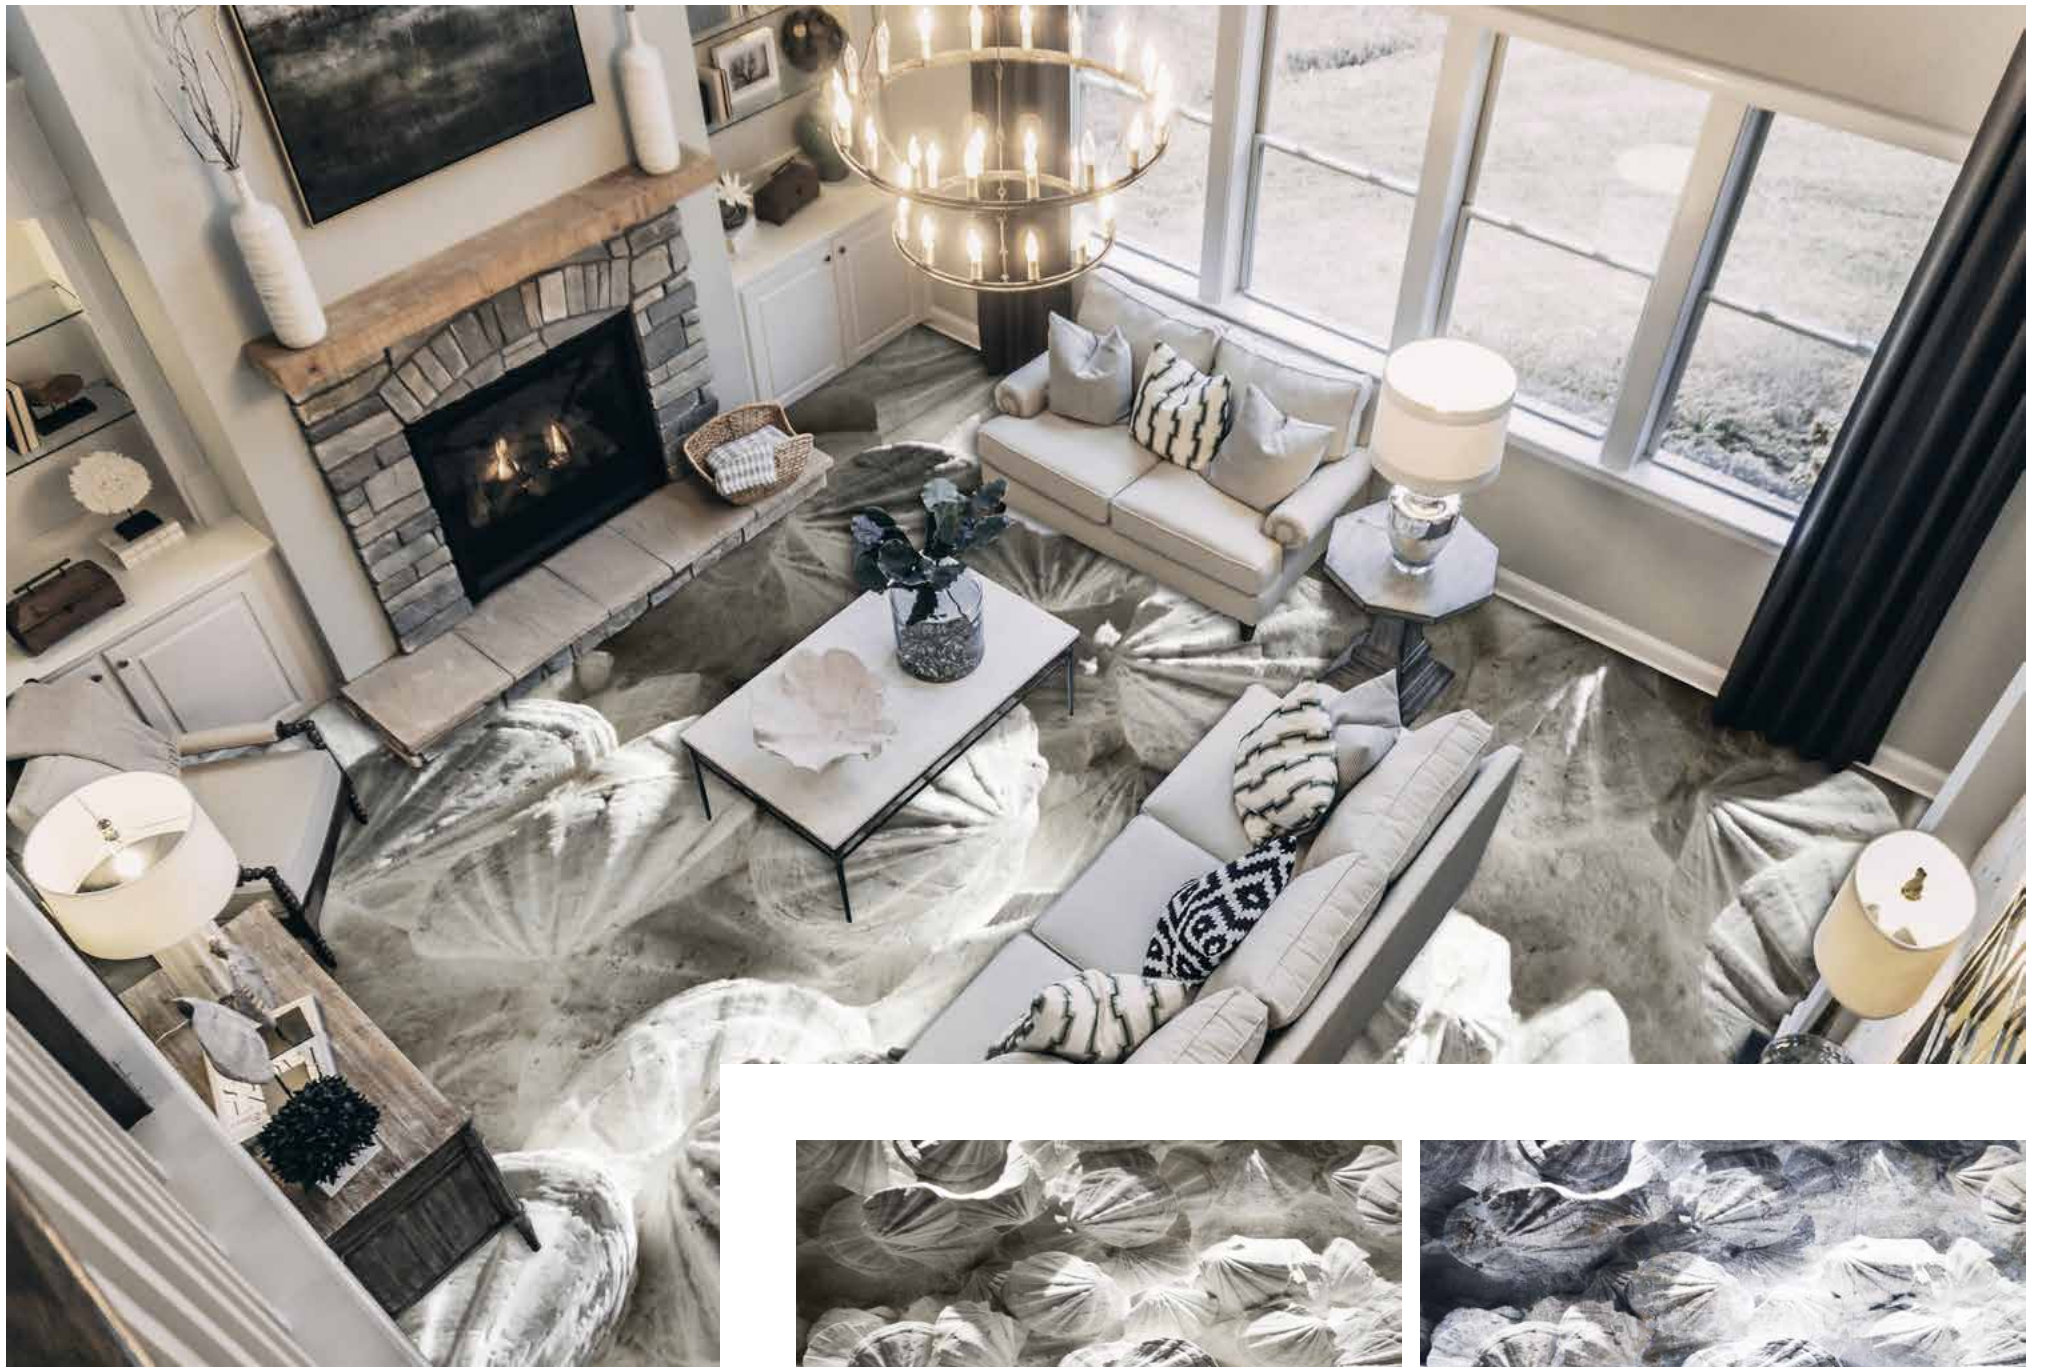

SECRET

SHE

SHELL

SHUBBY

SITE

01

02

SIZE