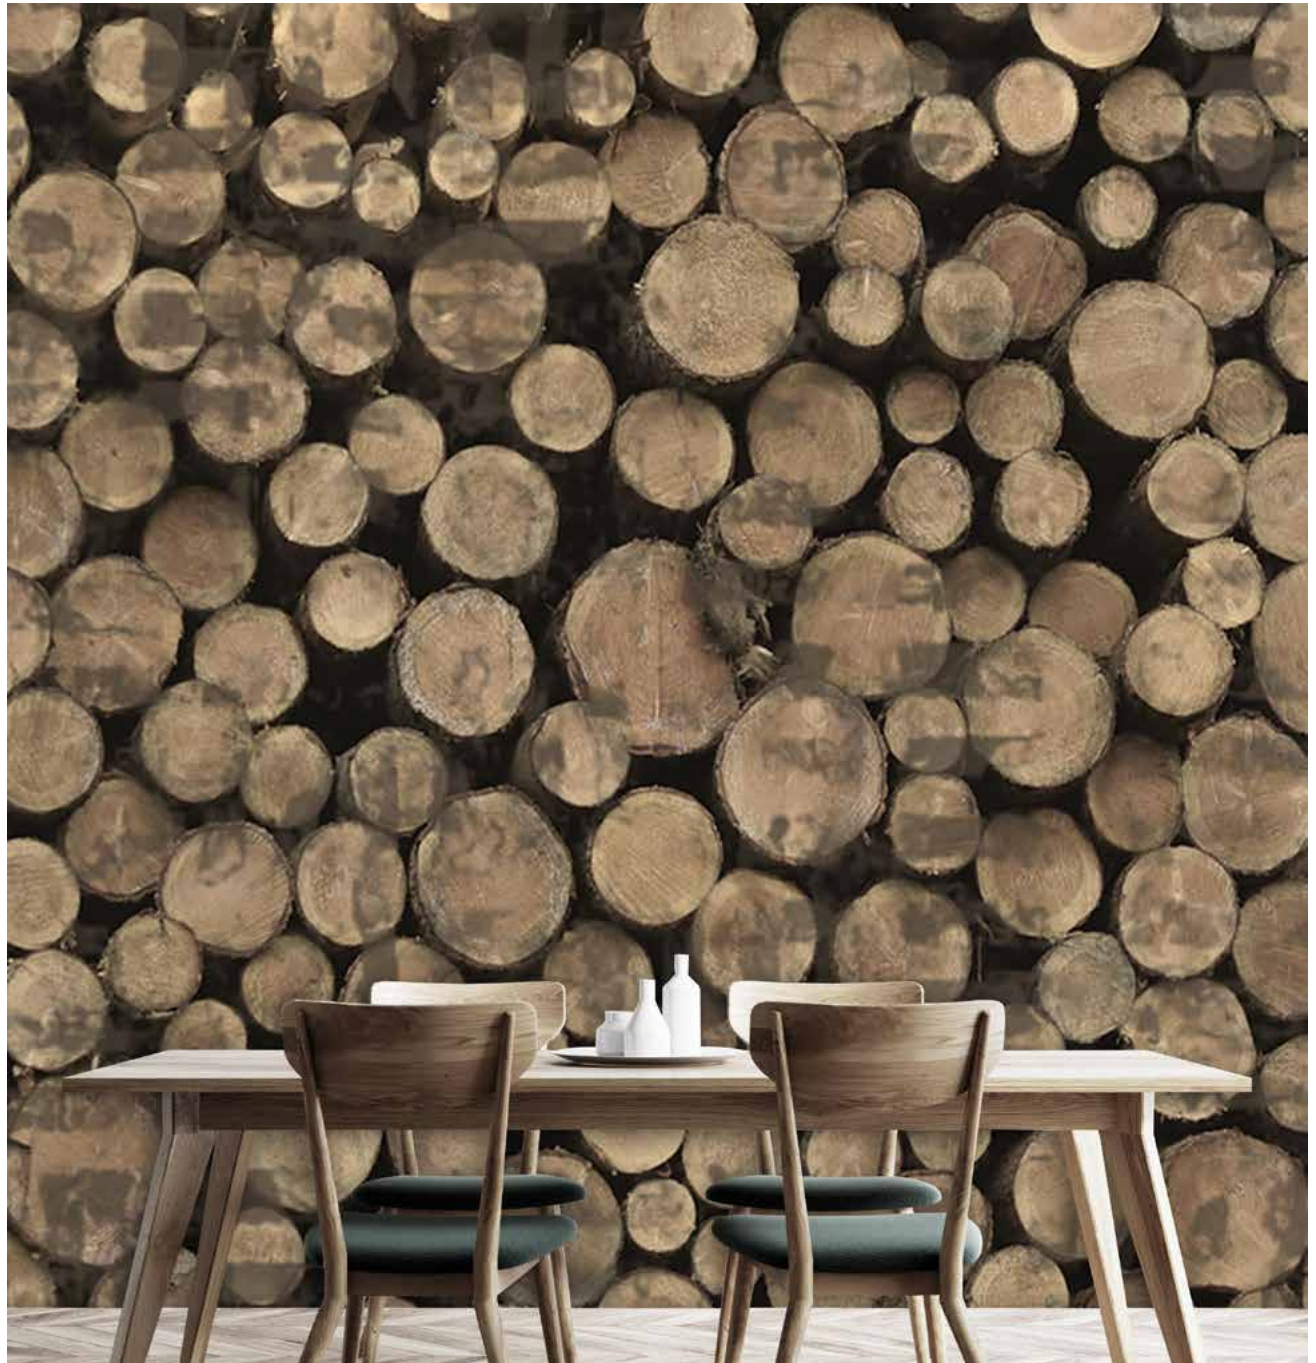

SPRING

TEAL

VOLARE

WCOLOR

WIND

WOOD

PATTERN
COLLECTION

AFFRÈ