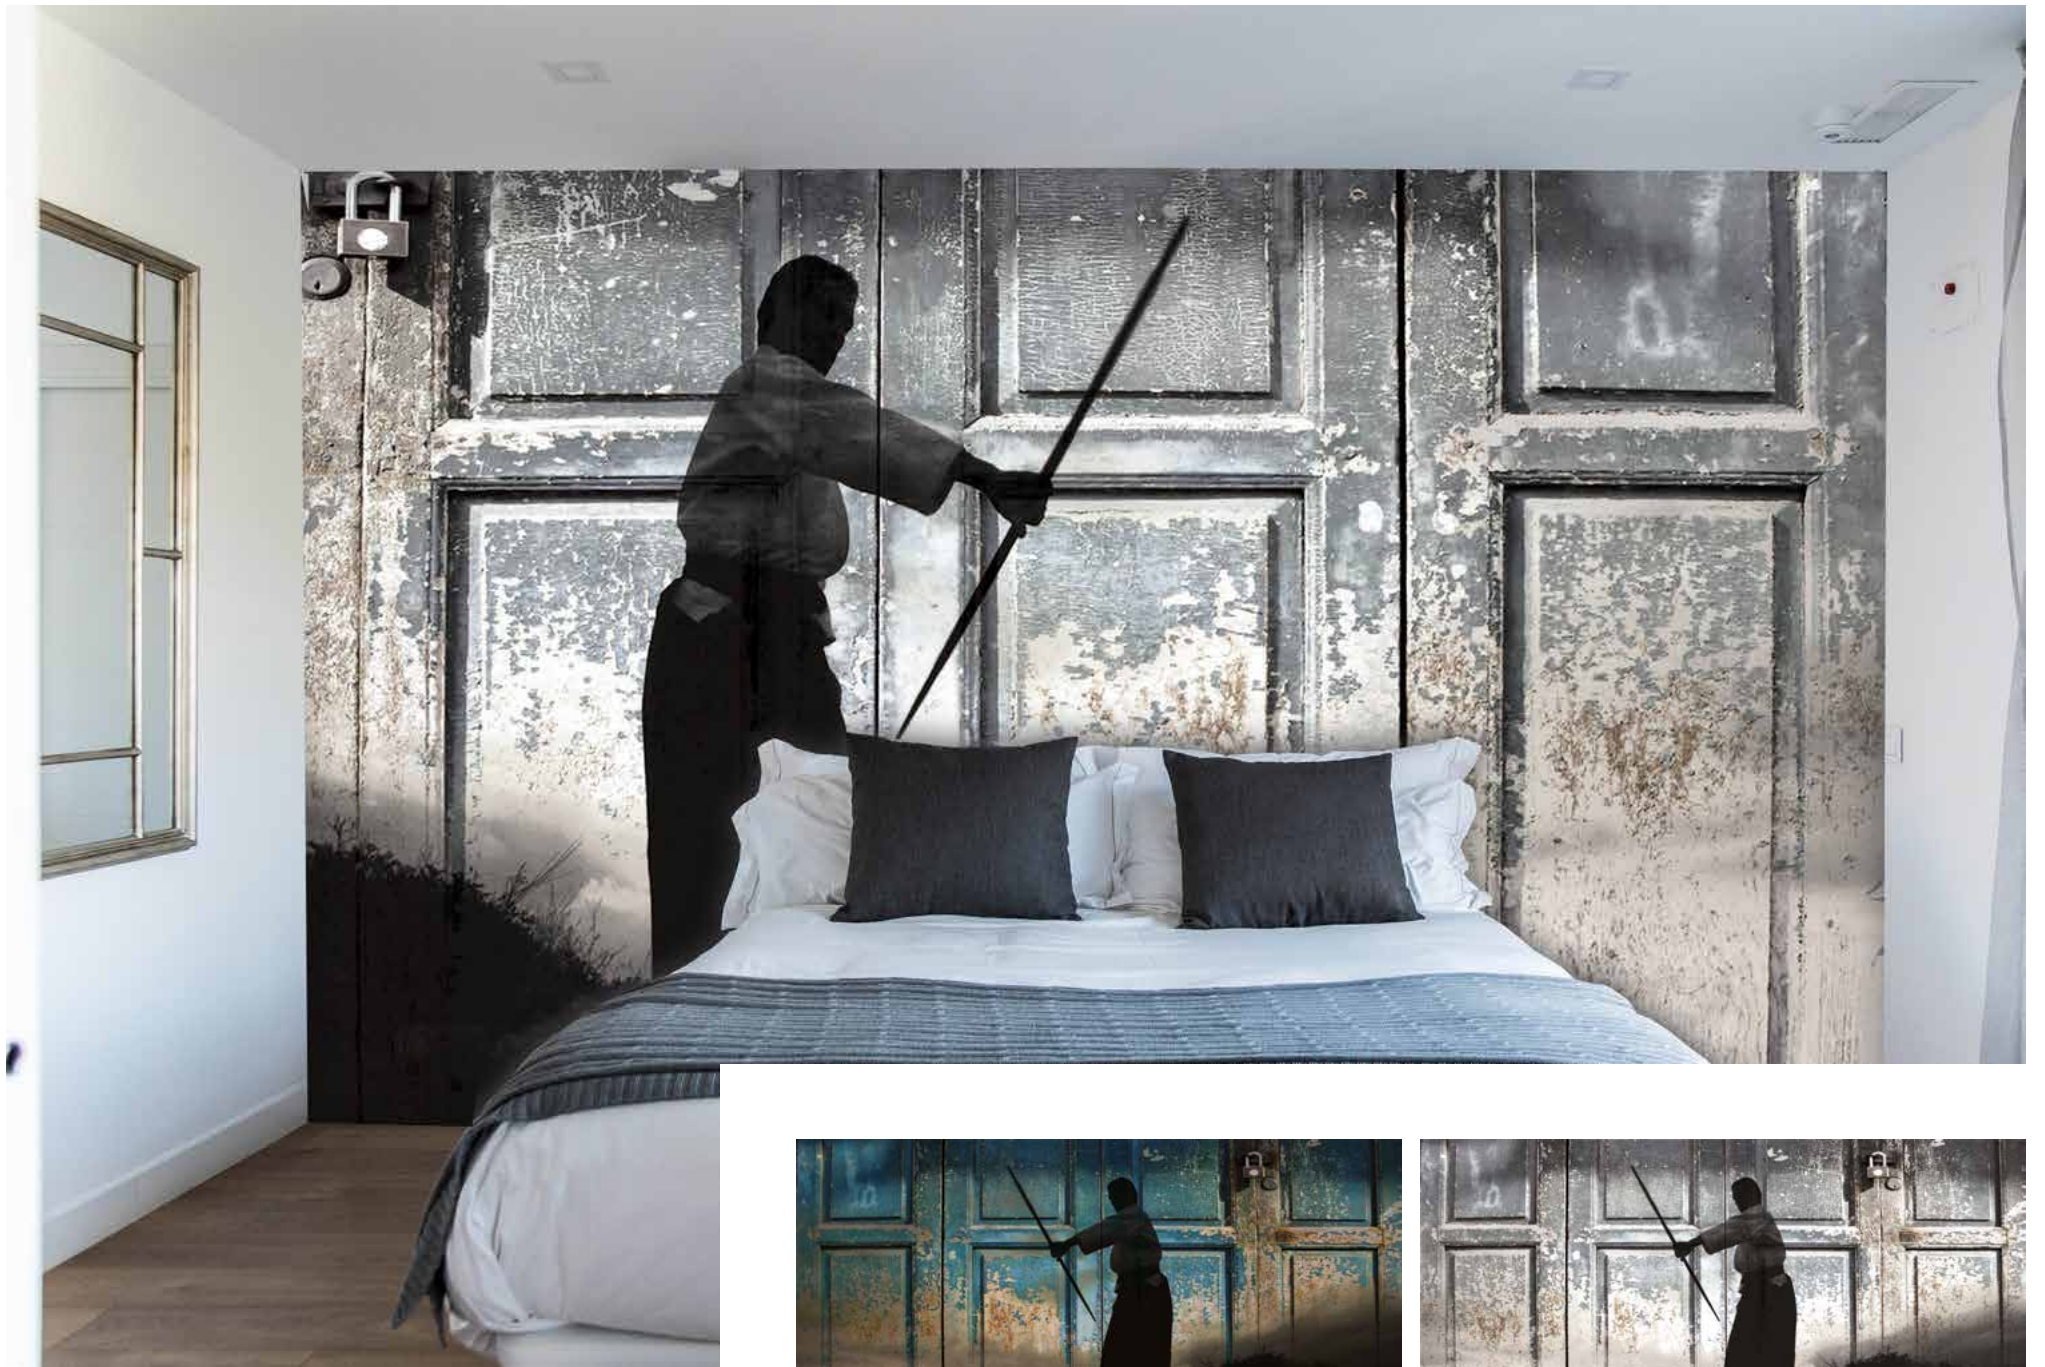

SECRET

SHE

SHELL

SHUBBY

SITE

01

02

SIZE