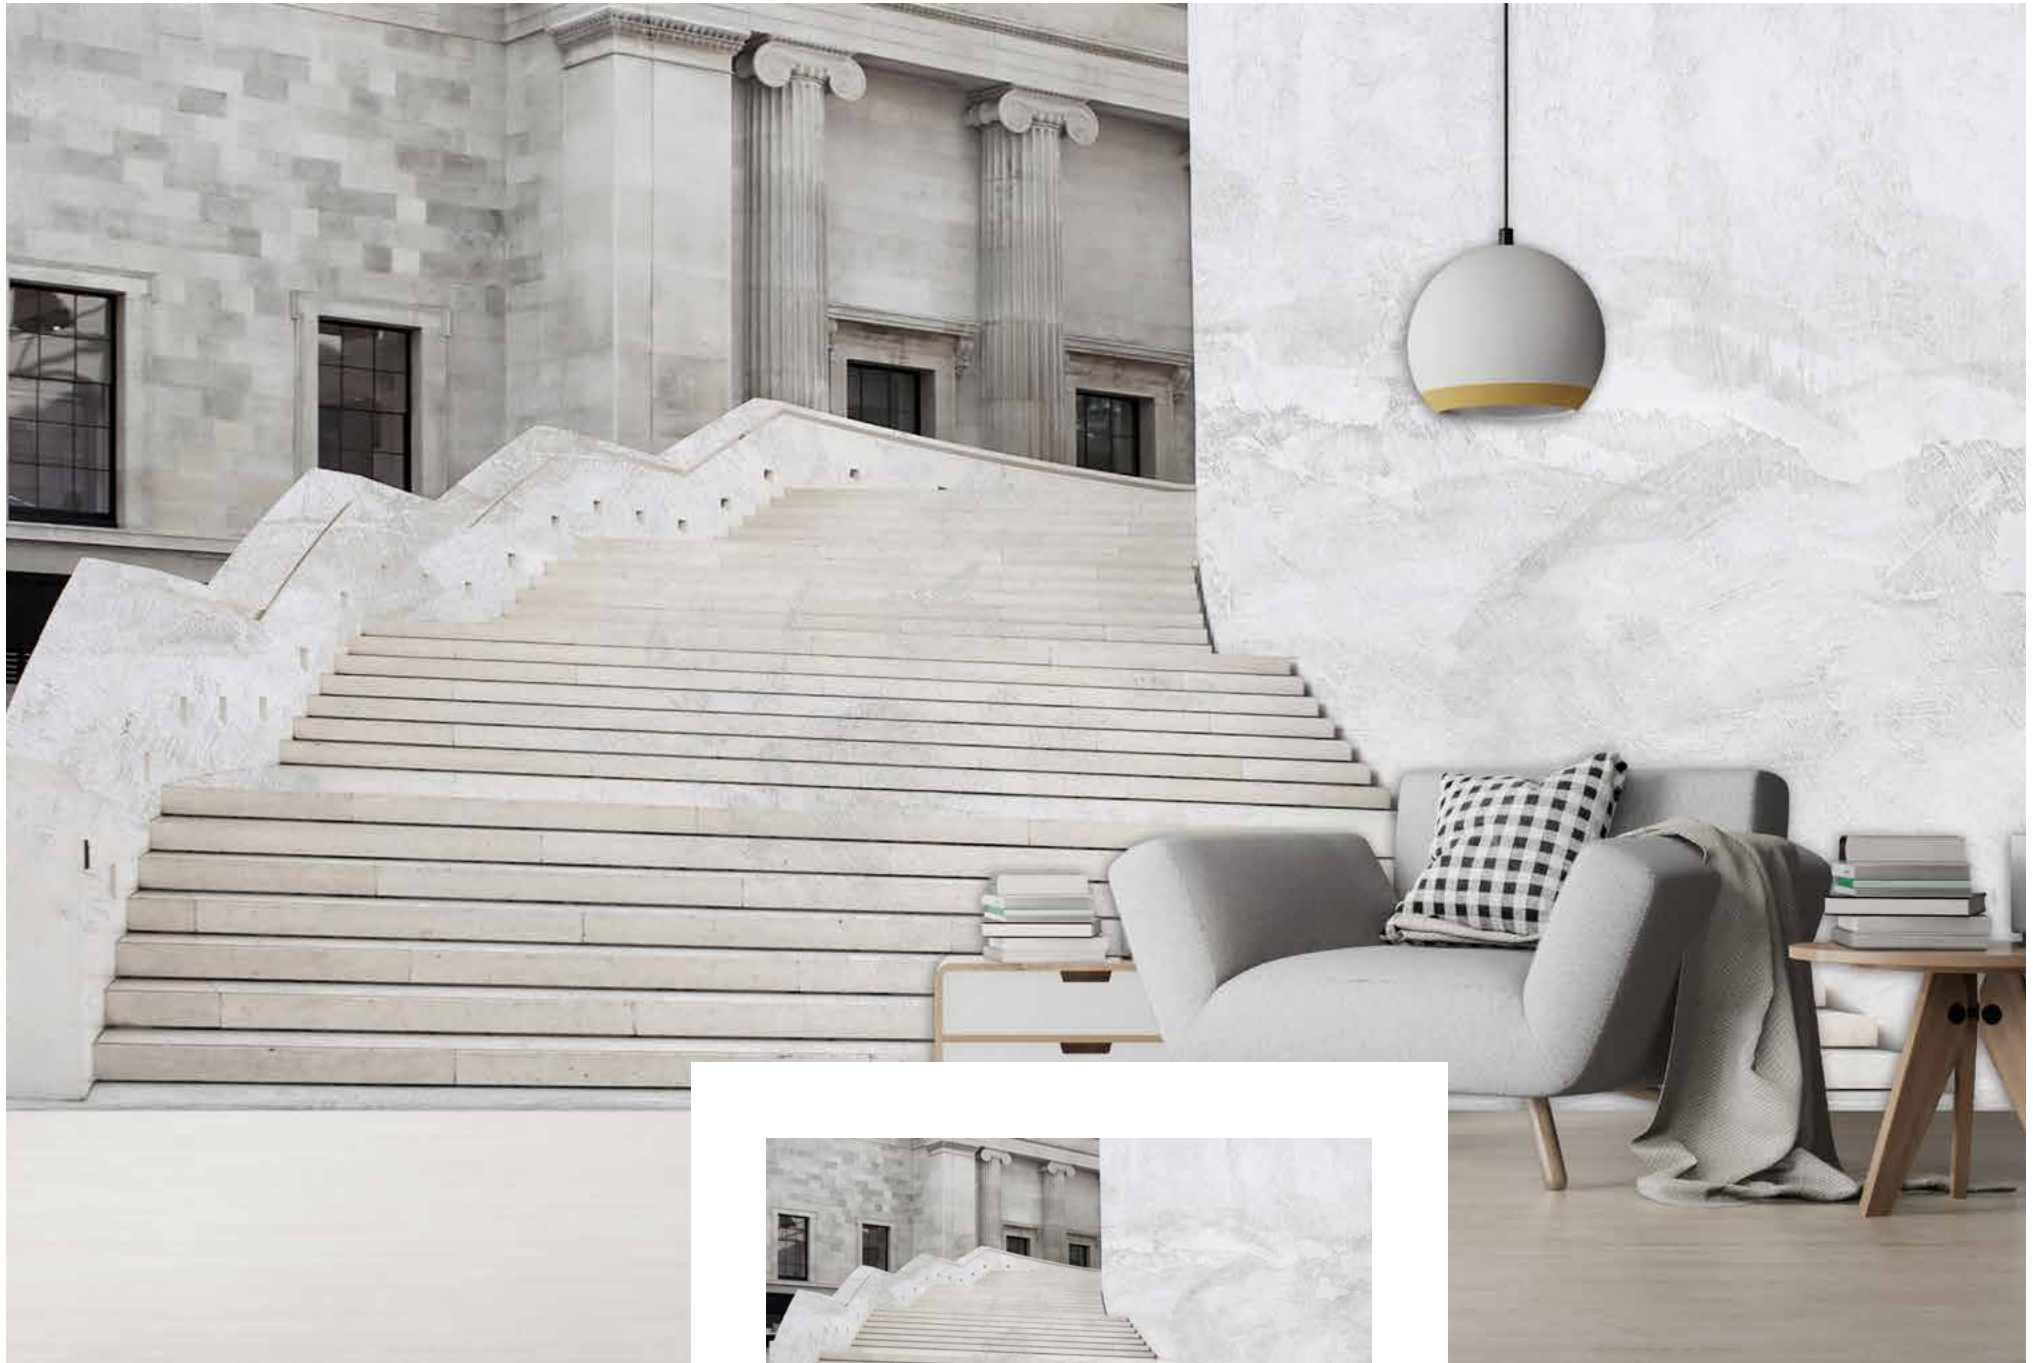

BOAT

BOTTOM

Designer: Giorgia Barbero

BRISH

BRUUMMM

BUILDING

01

02