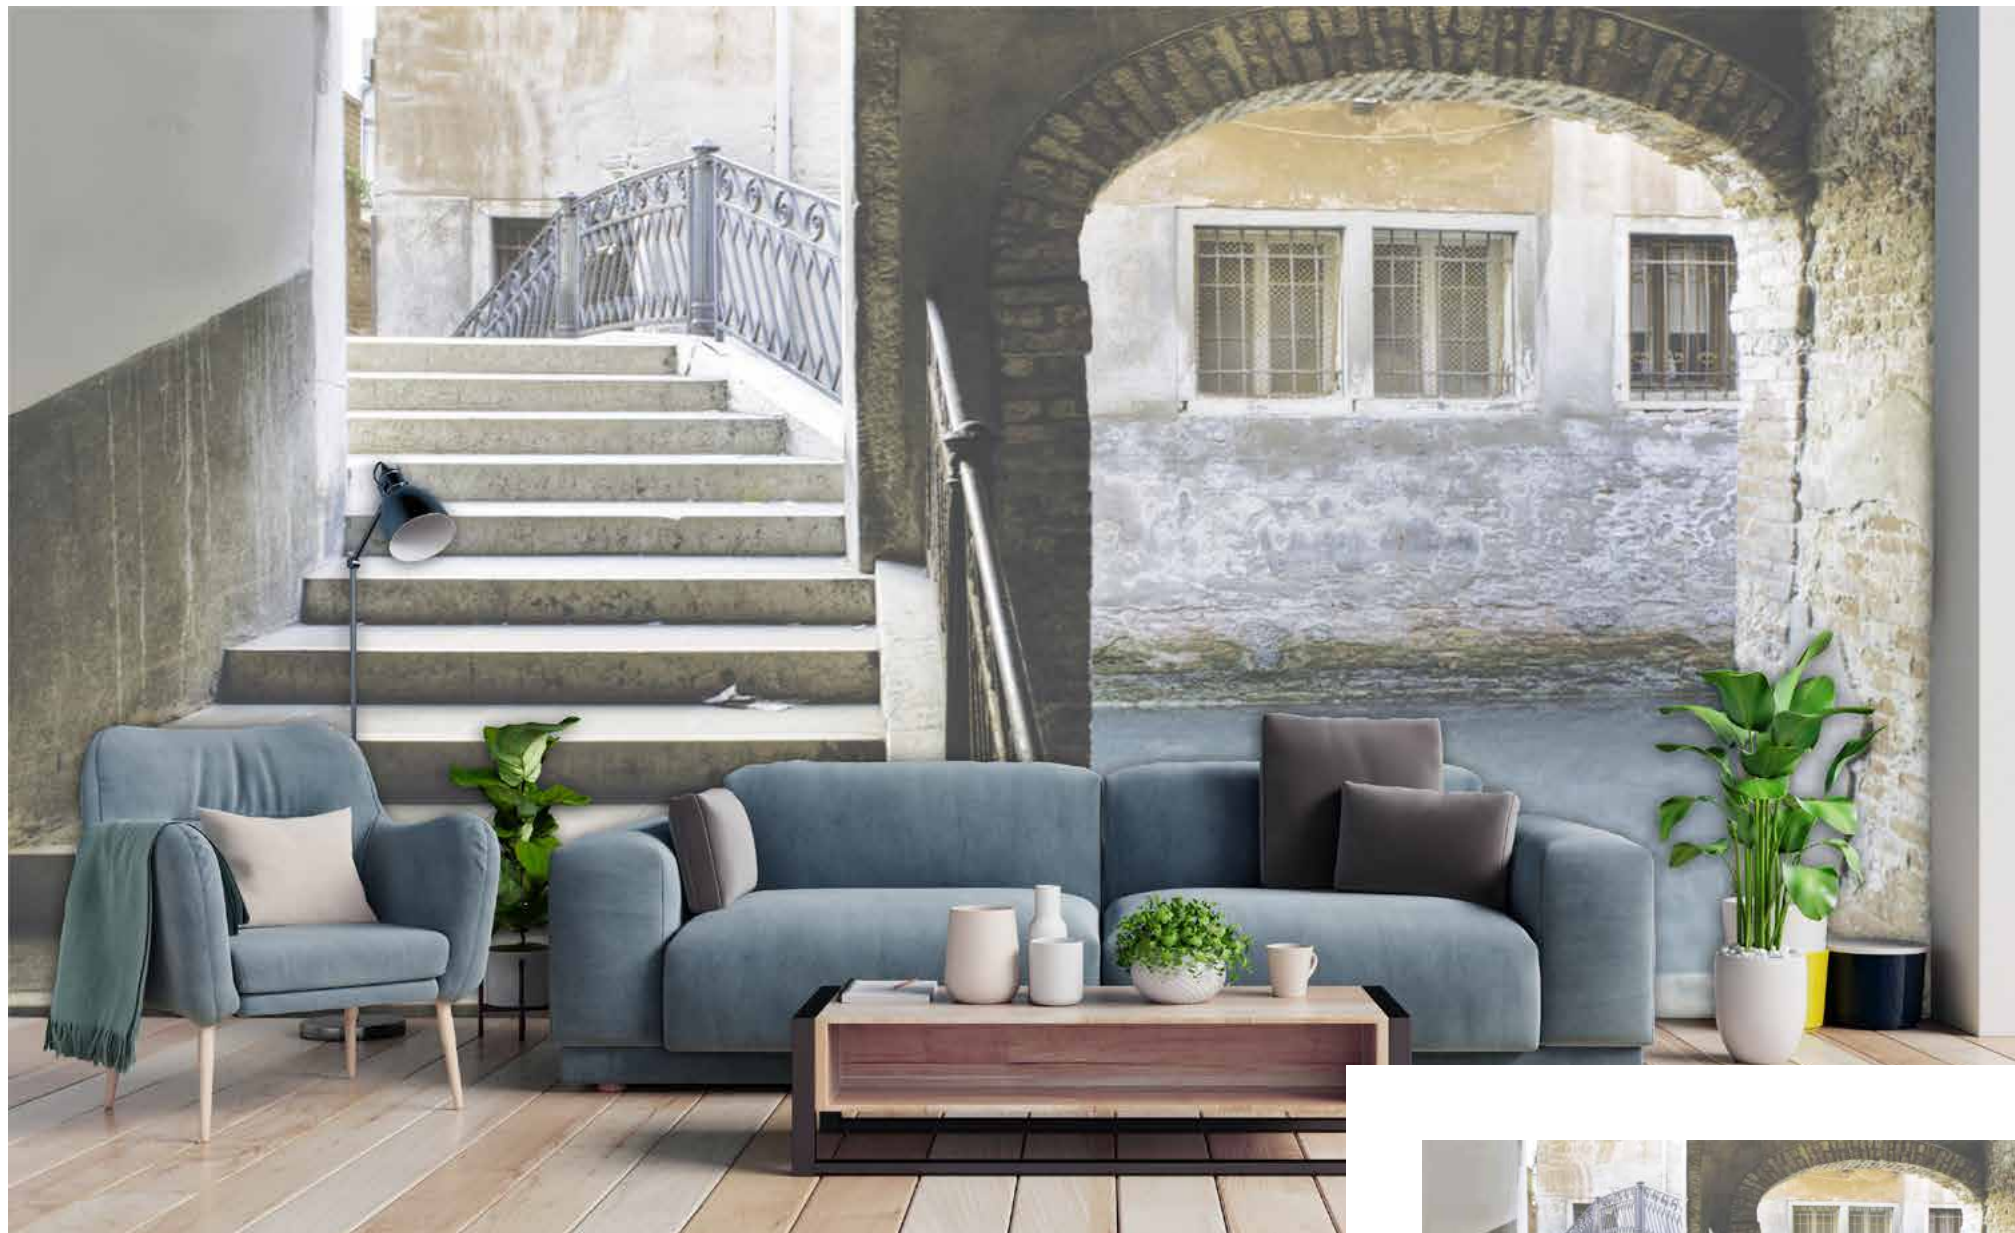

ISLAND

JAIL

JARDIN

LANE

LED

LEVANTE

LEVEL

LIGHT