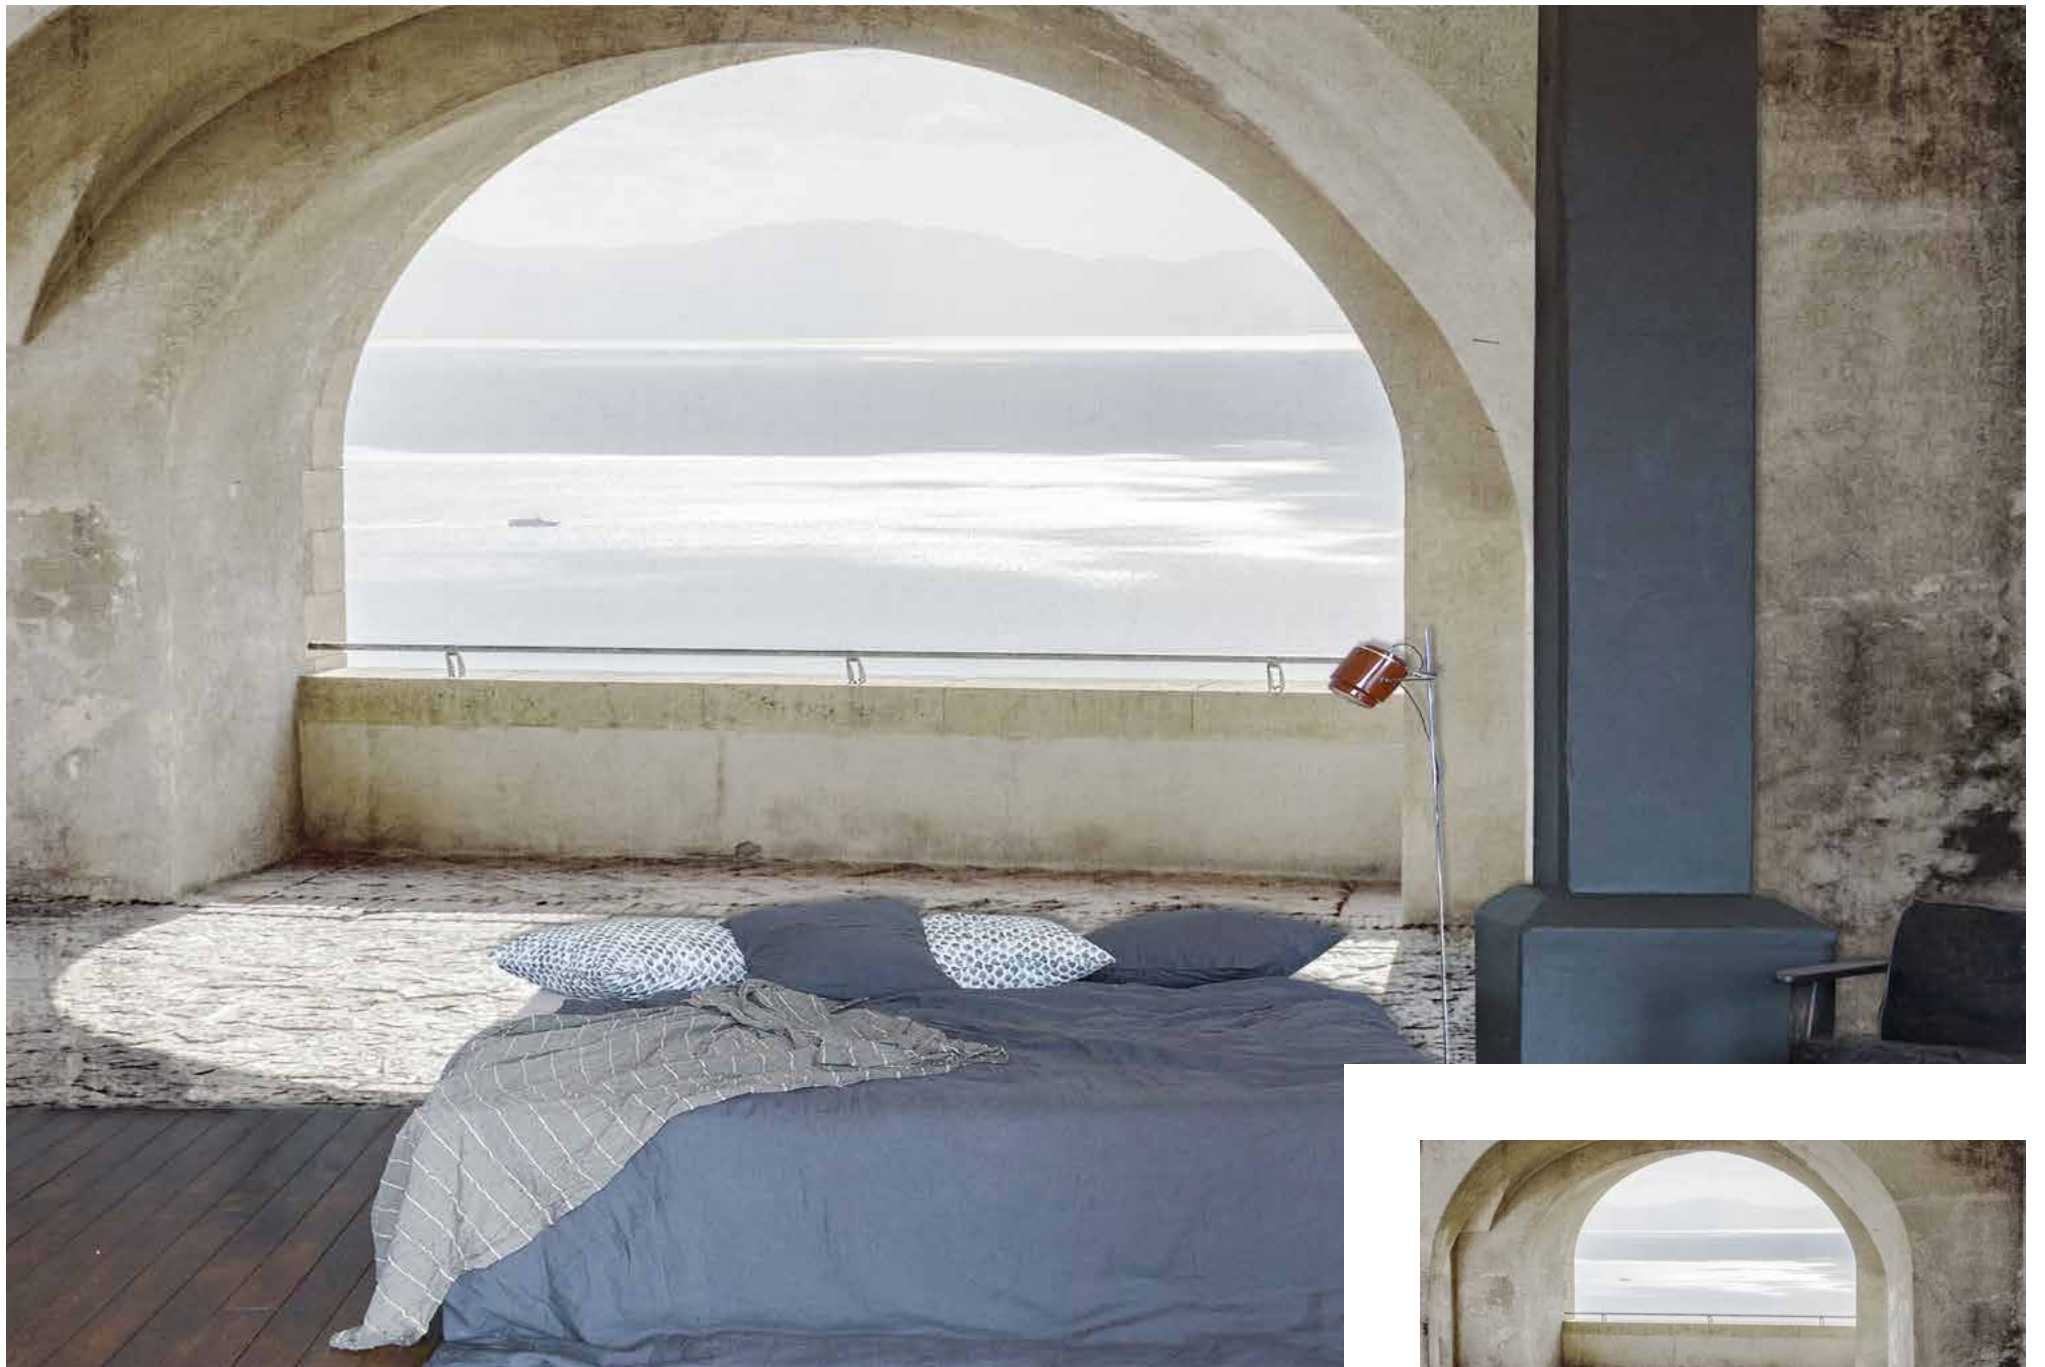

BOAT

BOTTOM

Designer: Giorgia Barbero

BRISH

BRUUMMM

BUILDING

01

02