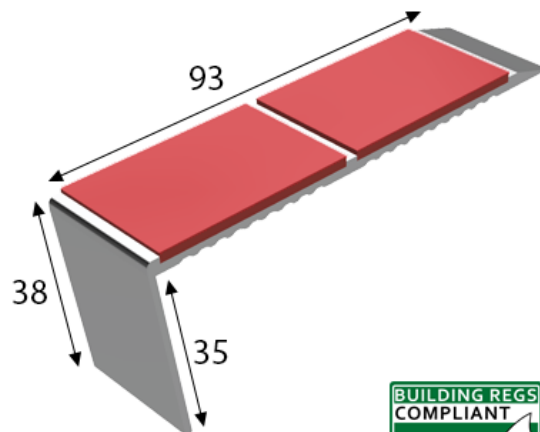

PRODUCT SPECIFICATION SN26

Profile Material	Aluminium Alloy
Insert Material	Polyvinylchloride (PVC)
No. Of Insert Channels	Double
Stair Profile Requirement	Rake Back
Suitable Floor	Vinyl Linoleum
Stock Lengths	2.44Mtr (2440mm) 2.75Mtr (2750mm) 3.22Mtr (3220mm)
Dimensions	Tread: 93mm Riser: 38mm Gauge: 3.5mm

PRODUCT IMAGE

SN26

PROFILE MATERIAL

Our SN26 Rakeback Ramp Back Range Stair Nosings are for use in most commercial and public environments. For use with linoleum or vinyl flooring.

Supplied as a standard in a mill finish, we also can supply these with a special anodized or polished finish.

Special anodized finishes available. Contact us for details & samples.

MORLEYS INSERT LRV CHART

BLACK LRV 4.48	DARK BLUE LRV 5.06	DARK GREEN LRV 7.96	BLUE LRV 9.76	BROWN LRV 9.79	DARK GREY LRV 10.16	RED LRV 17.70	MID GREY LRV 17.69
MID BROWN LRV 21.02	SAGE GREEN LRV 30.13	GREEN LRV 30.40	BEIGE LRV 32.64	POLAR GREY LRV 42	SAHARA LRV 49.24	YELLOW LRV 55.35	WHITE LRV 73.69

Disclaimer: This colour chart is for reference only and is not to be used for final colour matching. Shades may vary due to the colour and resolution of your computer screen and/or your colour printer output. Please request a physical sample from our office. Tel 01772 626700 or through our website www.morleys-stairnosings.com