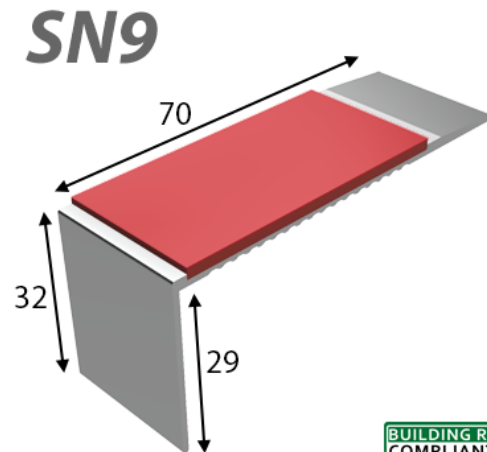

PRODUCT SPECIFICATION SN9

Profile Material	Aluminium Alloy
Insert Material	Polyvinylchloride (PVC)
No. Of Insert Channels	Single
Stair Profile Requirement	Square Edge
Suitable Floor	Vinyl Linoleum
Stock Lengths	2.44Mtr (2440mm) 2.75Mtr (2750mm) 3.22Mtr (3220mm)
Dimensions	Tread: 70mm Riser: 32mm Gauge: 3.5mm

PRODUCT IMAGE

PROFILE MATERIAL

Our SN9 Square Edge Ramp Back Range Stair Nosings are for use in most commercial and public environments. For use with linoleum or vinyl flooring.

Supplied as a standard in a mill finish, we also can supply these with a special anodized or polished finish.

Special anodized finishes available. Contact us for details & samples.

MORLEYS INSERT LRV CHART

BLACK LRV 4.48	DARK BLUE LRV 5.06	DARK GREEN LRV 7.96	BLUE LRV 9.76	BROWN LRV 9.79	DARK GREY LRV 10.16	RED LRV 17.70	MID GREY LRV 17.69
MID BROWN LRV 21.02	SAGE GREEN LRV 30.13	GREEN LRV 30.40	BEIGE LRV 32.64	POLAR GREY LRV 42	SAHARA LRV 49.24	YELLOW LRV 55.35	WHITE LRV 73.69

Disclaimer: This colour chart is for reference only and is not to be used for final colour matching. Shades may vary due to the colour and resolution of your computer screen and/or your colour printer output. Please request a physical sample from our office. Tel 01772 626700 or through our website www.morleys-stairnosings.com