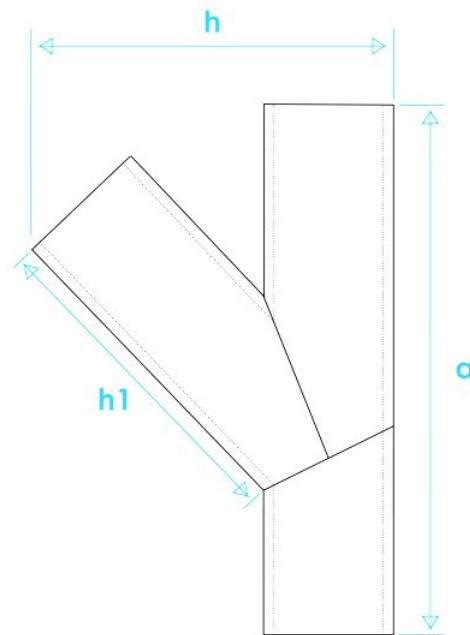

Yee de polietileno

| MEDIDA | a | h | h1 |
|--------|--------|-------|--------|
| 1 1/4" | 278 | 181.5 | 250 |
| 1 1/2" | 287.1 | 192 | 250 |
| 2" | 355.3 | 237.3 | 250 |
| 2 1/2" | 443.2 | 294.3 | 290 |
| 3" | 465.7 | 321.5 | 355.6 |
| 4" | 538.1 | 375.5 | 558.4 |
| 6" | 690.4 | 499.5 | 711.2 |
| 8" | 850.3 | 621.5 | 762.0 |
| 10" | 1014.8 | 749 | 787.4 |
| 12" | 1161.9 | 871 | 838.4 |
| 14" | 1257.6 | 990 | 1066.8 |
| 16" | 1379.5 | 1120 | 1117.6 |
| 18" | 1552.5 | 1240 | 1447.8 |
| 20" | 1672 | 1380 | 1651.0 |
| 22" | 1780 | 1500 | 1701.8 |
| 24" | 1981.2 | 1690 | 1752.6 |

Dimensiones en mm.