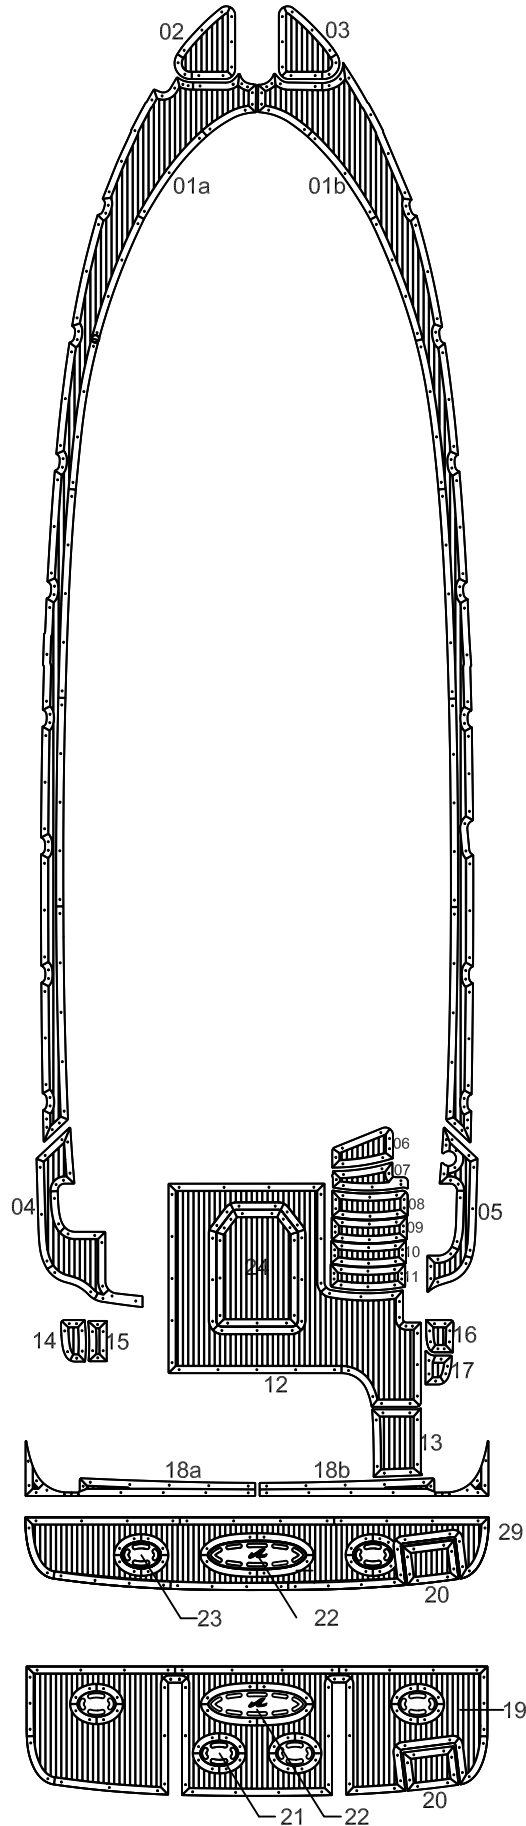

Searay 450 Sedan Bridge

Model year :
2010

EUDE Model Code :
E45B_2010

Set Division :

FD	01 - 05
CP	12 - 17, 24
SP	18, 20, 22, 23, 29
S2	18 - 22
SE	06 - 11

Legend :

FD - Fore Deck
CP - Cockpit
SP - Swim Platform
S2 - Swim Platform version 2
SE - Steps