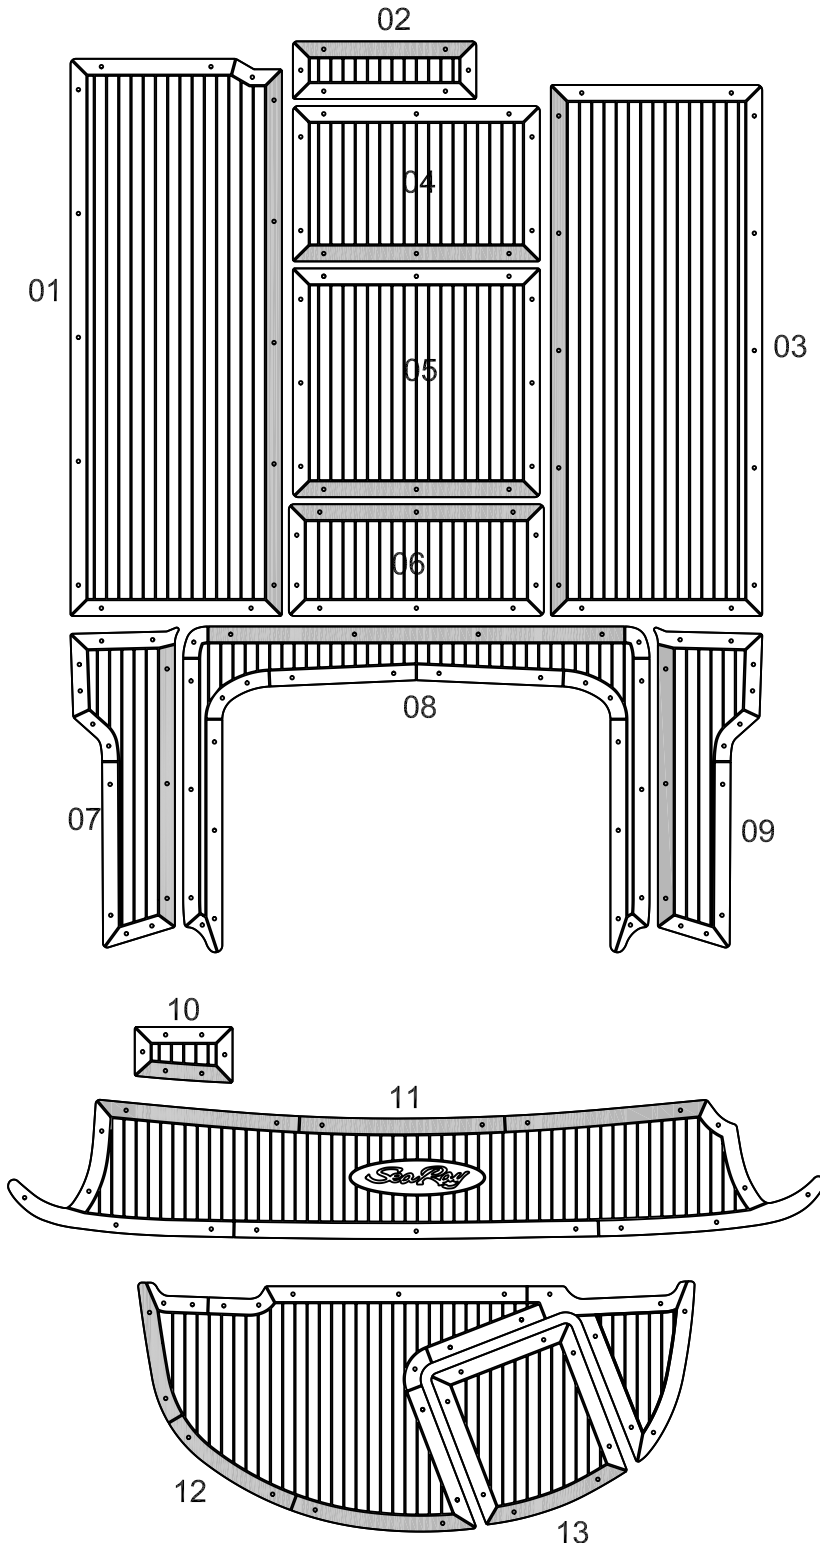

# Searay 225 Weekender

Model  
E22W

CP	01-09
AD	10-11
SP	12-13

Model year  
2008

Notes :

CP - Cockpit

AD - Aft Deck

SP - Swimming Platform

■ double tape

Revision month  
May 2008