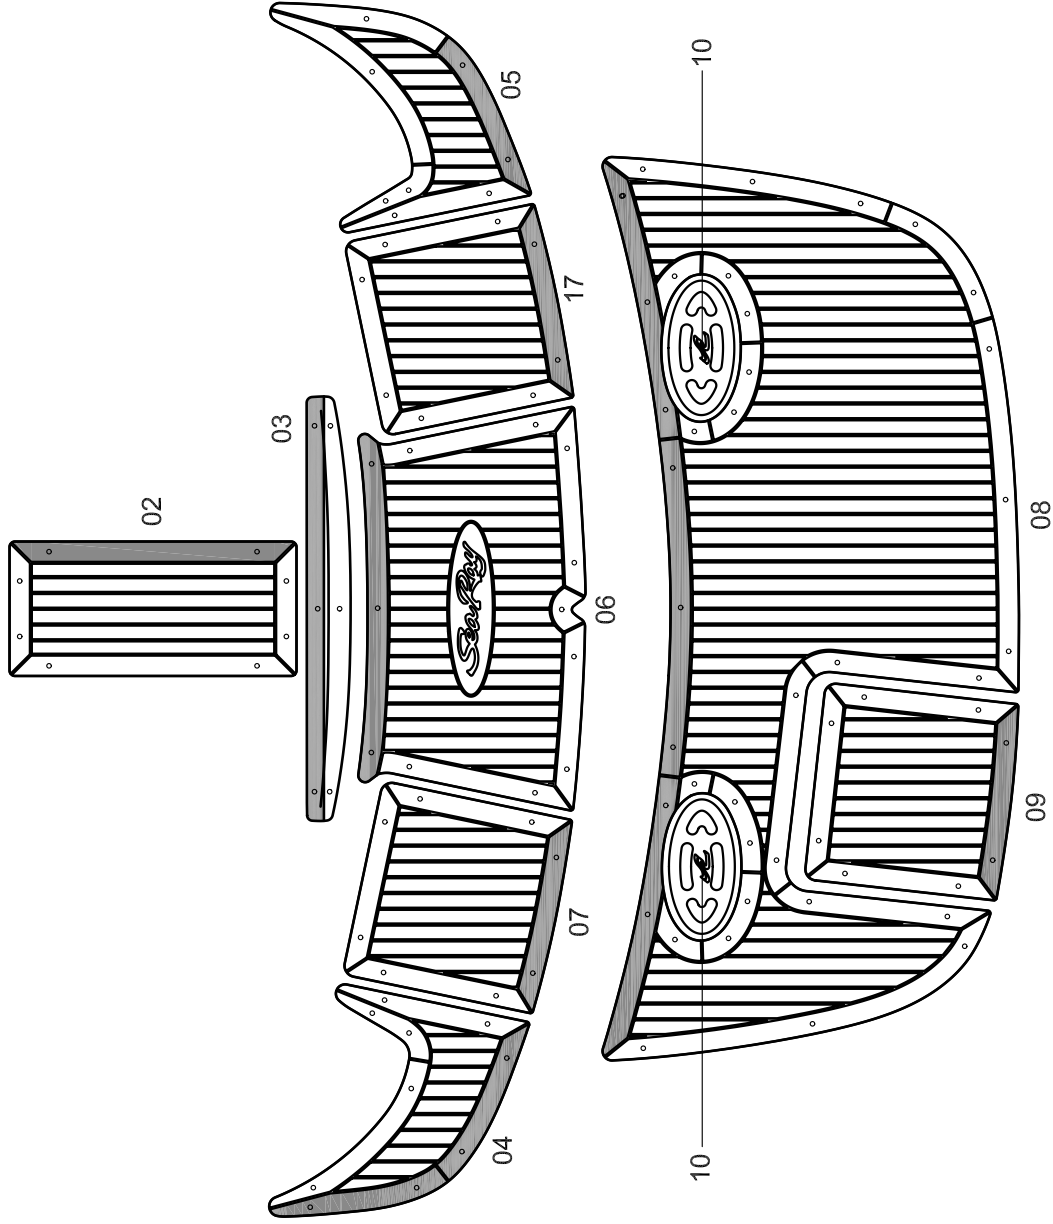

Searay 290 Sun Sport

Model year :
2008

EUDE Model Code :

E29S_2008

Set Divisions :

US 02

AD 03 - 07, 17

SP 08 - 10

Legend :

US - U-seating

CP - Cockpit

SP - Swimming Platform

Notes :

Revision Date

6 Juni 2011