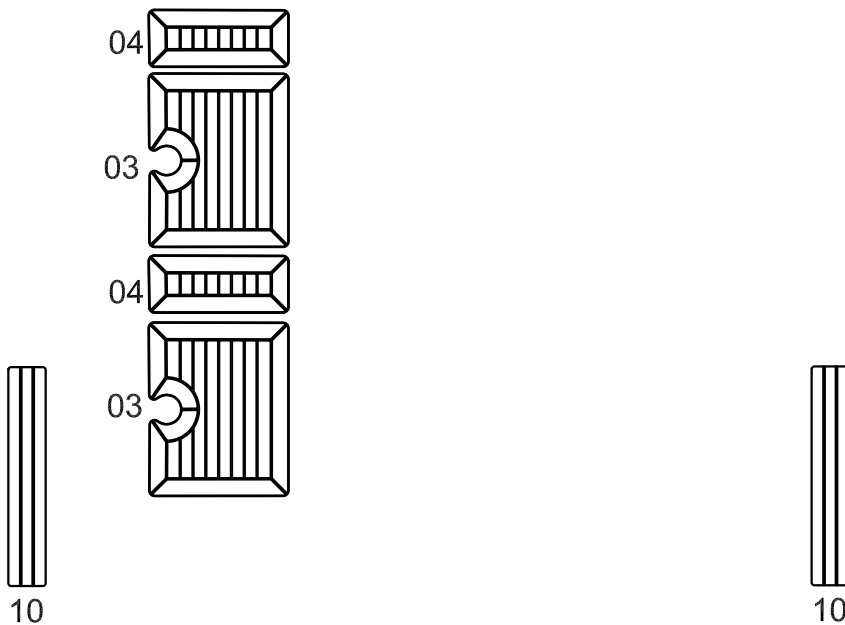

SeaRay 240 Sun Sport

Model year :
2010

EUDE Model Code :
E24S_2009

Set Divisions :

CP	03-09
SP	01-02,12
SS	10

Legend :

CP - Cockpit
SP - Swim Platform
SS - Side Step

Notes :

- : R6 upper radius except pc. 10, 12
- _Thickness 9mm, except pc. 10, 12
- _Pc. 10 thickness 6mm, chamfer 2mm bottom
- _Pc. 12 thickness 25mm (Poland thickness 30mm)
- _Frame/slat : 45/31
- _NRE, except pc. 08, 10, 12
- _No hole (Poland)