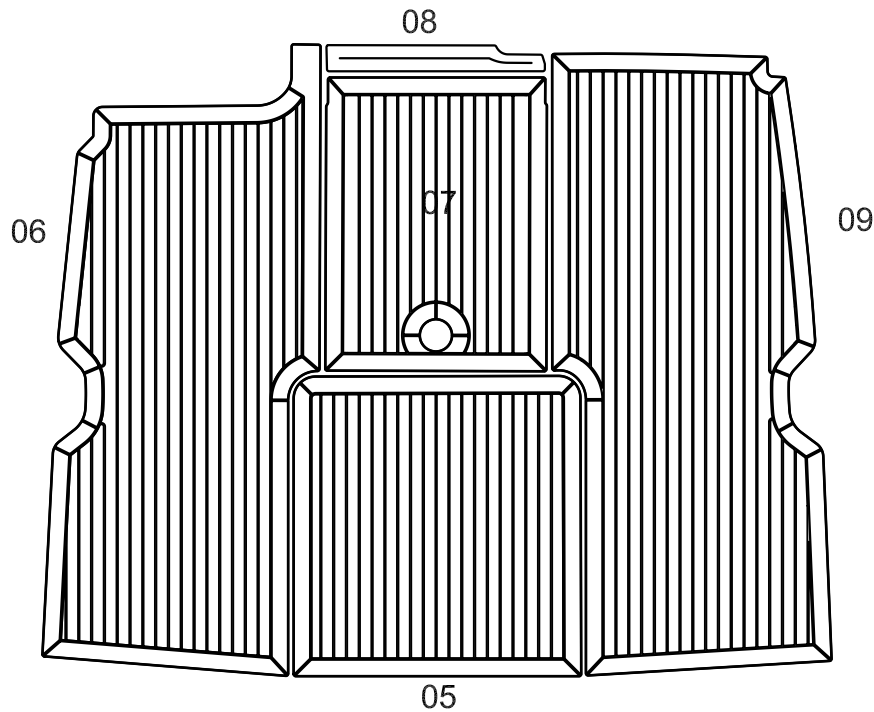

SeaRay 240 Sun Sport

Model year :
2010

EUDE Model Code :
E24S_2009

Set Divisions :

CP	03-09
SP	01-02,12
SS	10

Legend :

CP - Cockpit
SP - Swim Platform
SS - Side Step

Notes :

- : R6 upper radius except pc. 10, 12
- _Thickness 9mm, except pc. 10, 12
- _Pc. 10 thickness 6mm, chamfer 2mm bottom
- _Pc. 12 thickness 25mm (Poland thickness 30mm)
- _Frame/slat : 45/31
- _NRE, except pc. 08, 10, 12
- _No hole (Poland)