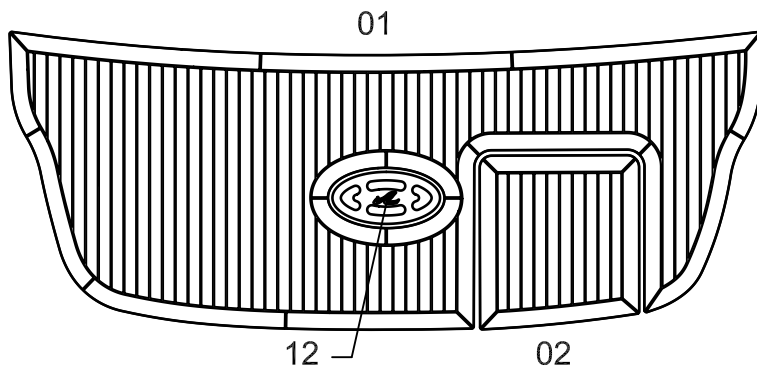

SeaRay 240 Sun Sport

Model year :
2010

EUDE Model Code :
E24S_2009

Set Divisions :

CP	03-09
SP	01-02,12
SS	10

Legend :

CP - Cockpit
SP - Swim Platform
SS - Side Step

Notes :

- : R6 upper radius except pc. 10, 12
- _Thickness 9mm, except pc. 10, 12
- _Pc. 10 thickness 6mm, chamfer 2mm bottom
- _Pc. 12 thickness 25mm (Poland thickness 30mm)
- _Frame/slat : 45/31
- _NRE, except pc. 08, 10, 12
- _No hole (Poland)