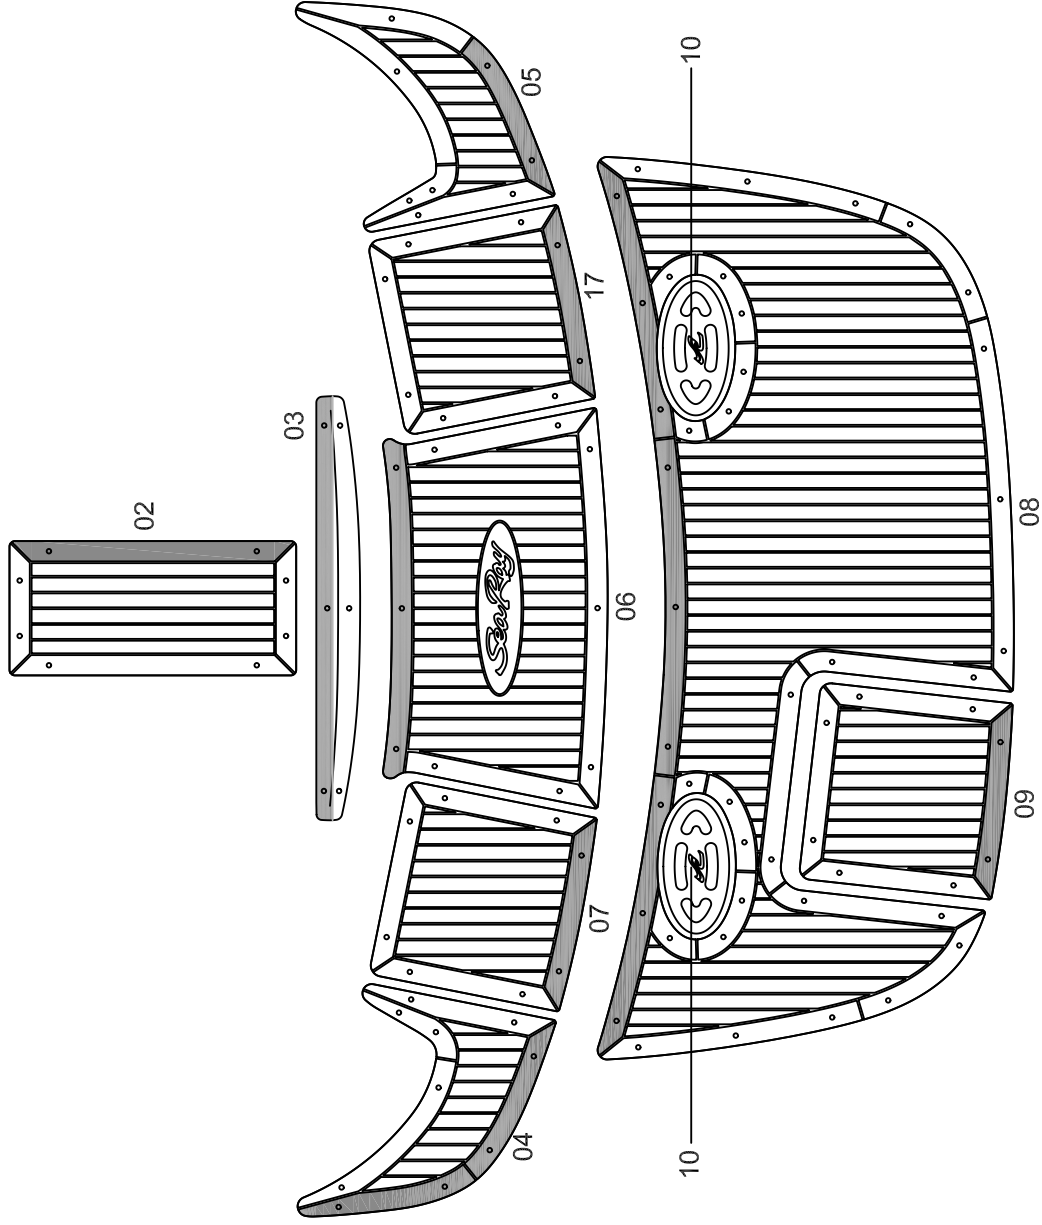

# SeaRay 290 Select EX

Model year :  
-

EUDE Model Code :

E29X\_2008

Set Divisions :

SU 02

AD 03 - 07, 17

SP 08 - 10

Legend :

SU - Sun Pad

CP - Cockpit

SP - Swim Platform

Notes :

■ double tape

Revision Date

31 October 2007