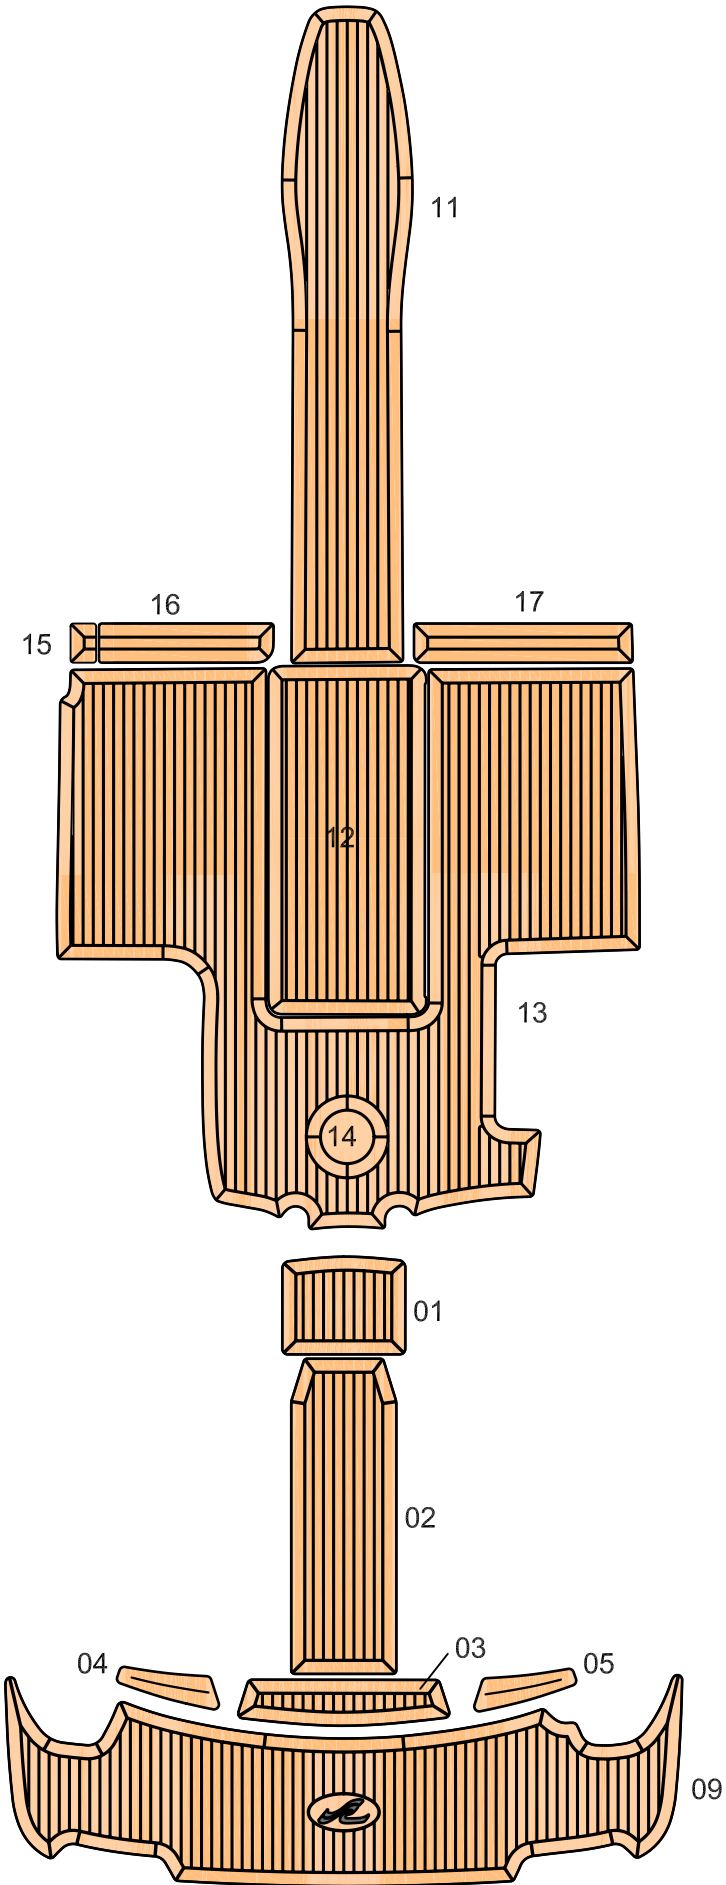

SeaRay 250 Select EX

Model year :
2010

EUDE Model Code :
E25X_2008

Set Divisions :

CP	11 - 17
WT	01 - 05
SP	09

Legend :

- CP - Cockpit
- WT - Walkthrough
- SP - Swim platform

Notes :