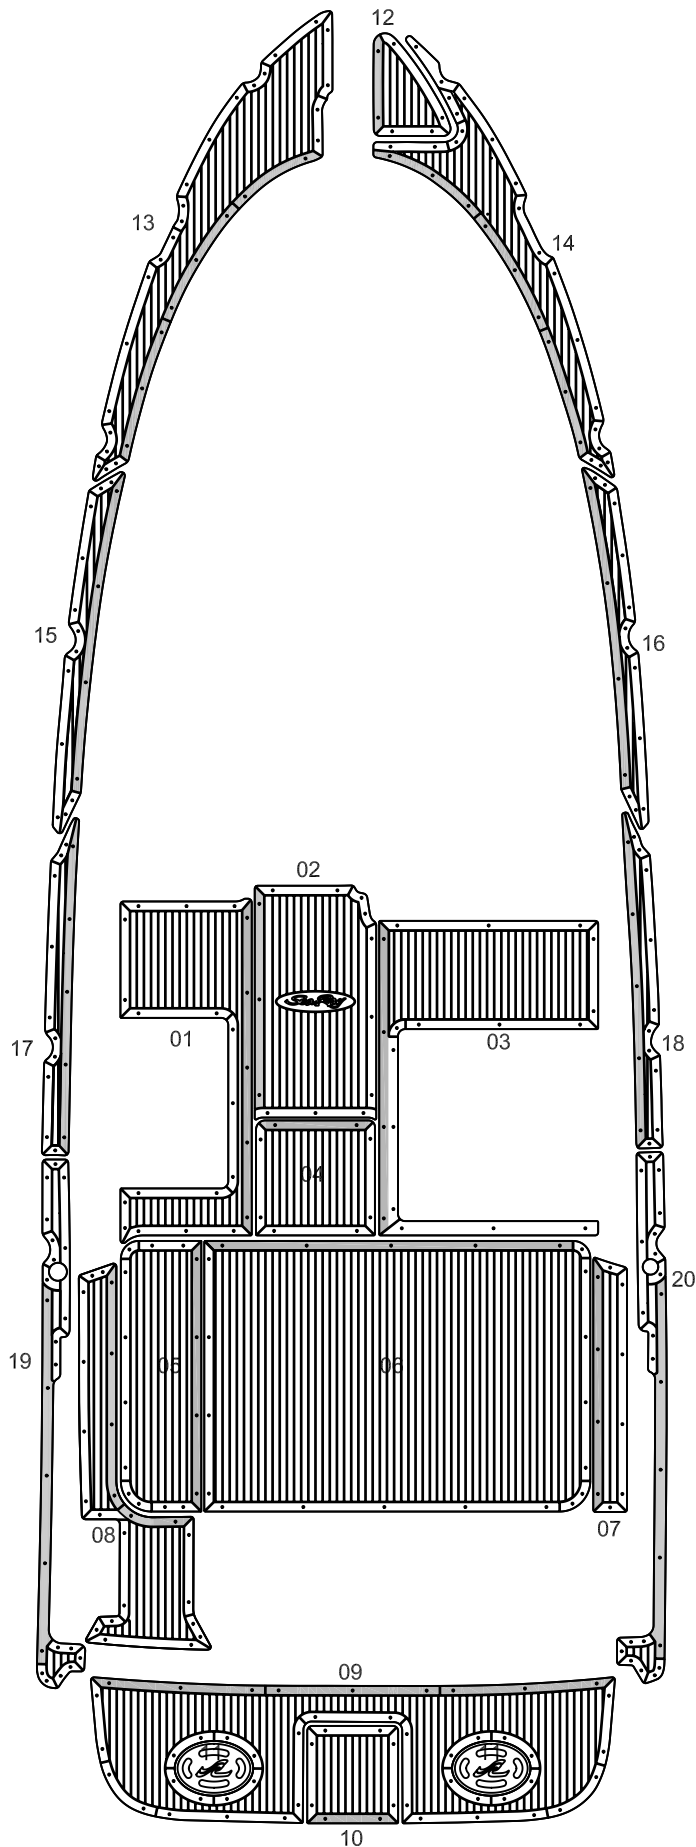

# SeaRay 290 Amberjack

Model year :  
2008

EUDE Model Code :

E29A\_2008

Set Divisions :

FD	12 - 20
CP	01 - 08
SP	09 - 11

Legend :

FD - Fore Deck

CP - Cockpit

SP - Swim Platform

Notes :

■ double tape

Revision Date :

15 January 2008