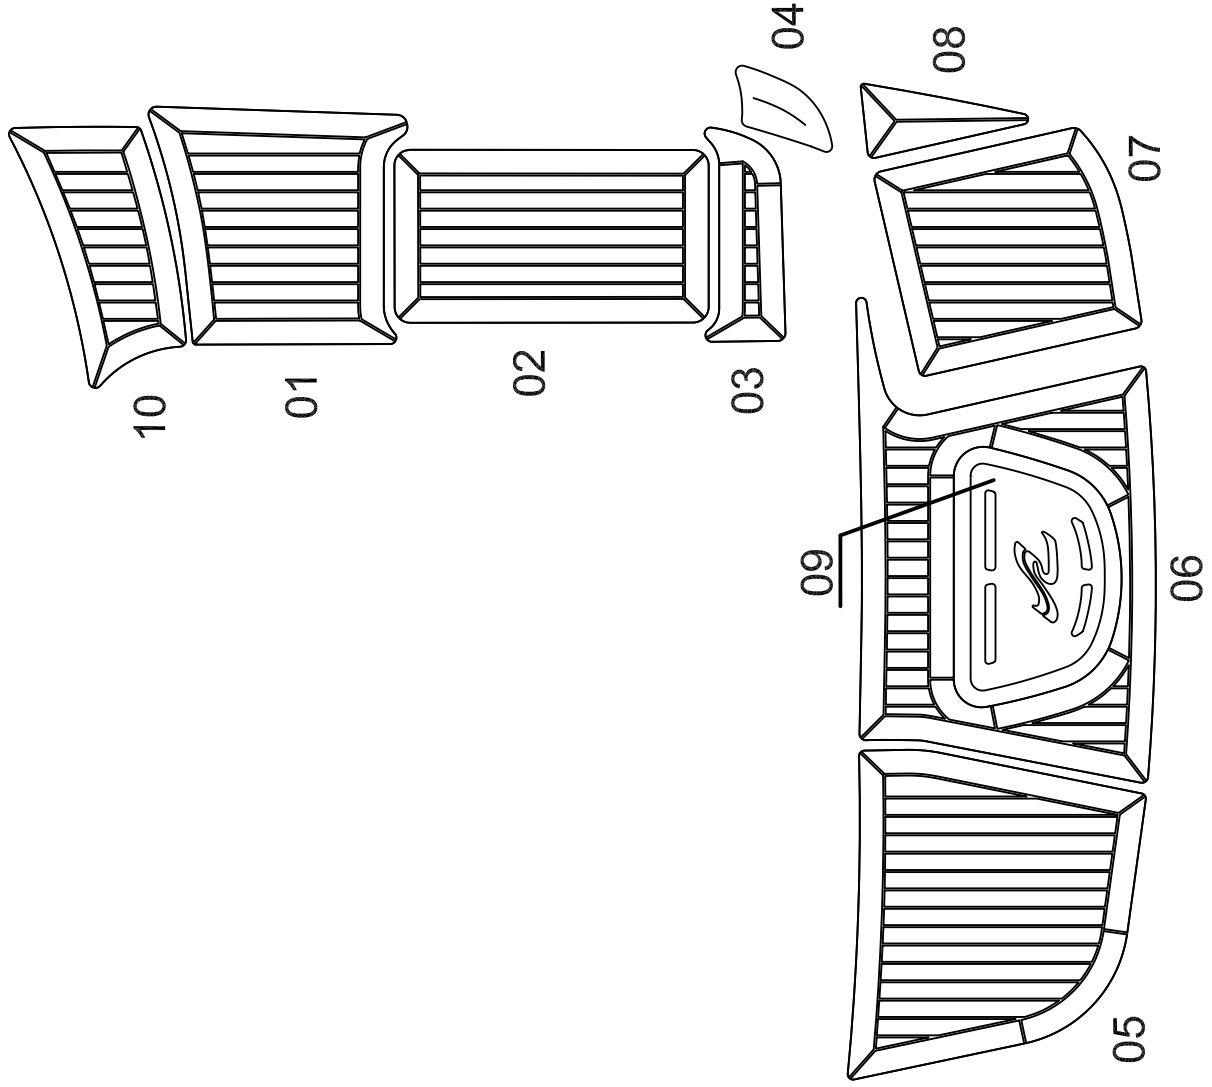

# SeaRay 280 Sun Deck

Model year :  
2010

EUDE Model Code :  
E27U\_2009

Set Divisions :

AD 01 - 04, 10

SP 05 - 09

Legend :

AD : Aft Deck

SP : Swim Platform

Notes :

Revision Date  
17 February 2010