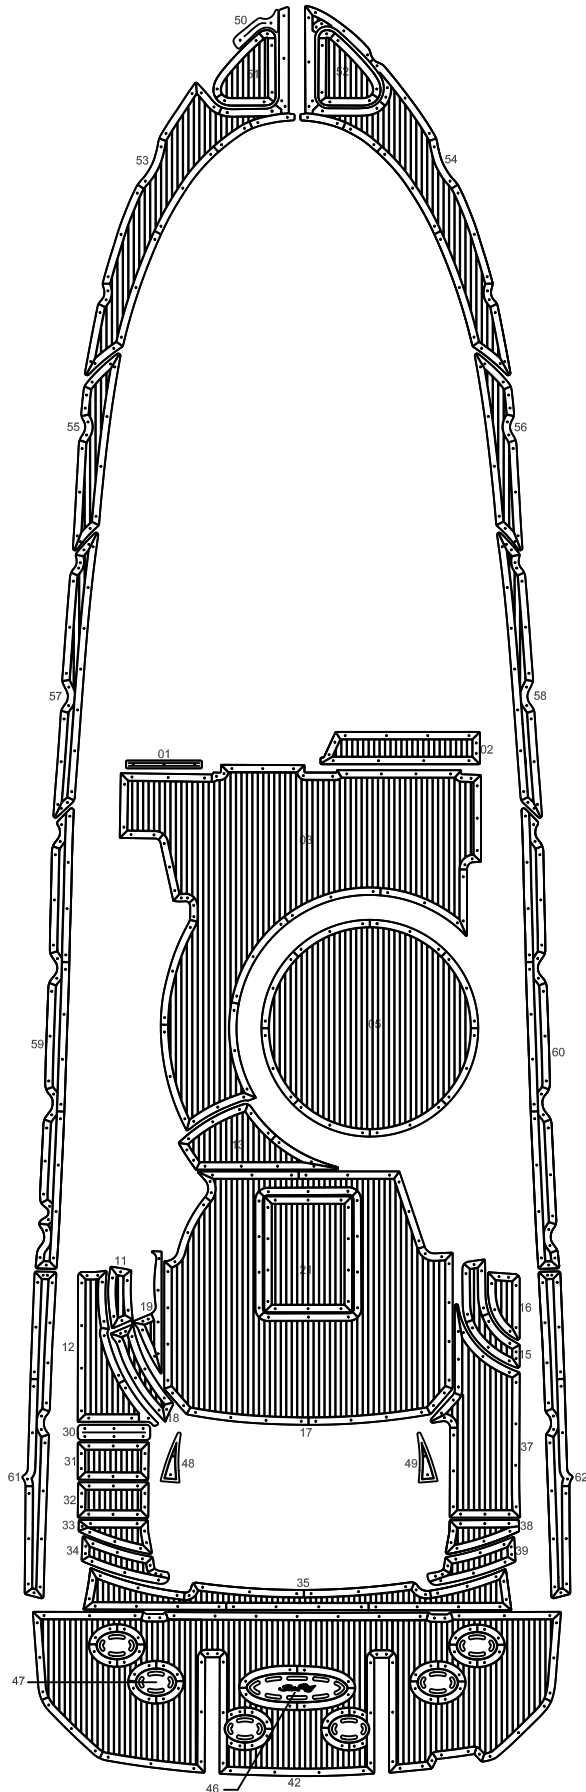

Searay 580 Sundancer

Model year :
2010

EUDE Model Code :
E58D_2008

Set Division :

SD	01, 02, 05, 33, 34, 38, 39
UC	03
LC	11-13, 15-19, 21, 30-32, 37
SP	35, 42, 46, 47
SU	48, 49
FD	50 - 62

Legend :

SD - Standard
UC - Upper Cockpit
LC - Lower Cockpit
SP - Swim Platform
SU - Sunpad Triangle
FD - Foredeck

Notes :

9mm thick, except pcs 48 and 49
pcs 48 and 49 in laminated (same color wood)
Holes on frame to Sykes creek and Palm coast
Upper radius 6

Revision Date :
06 March 2012