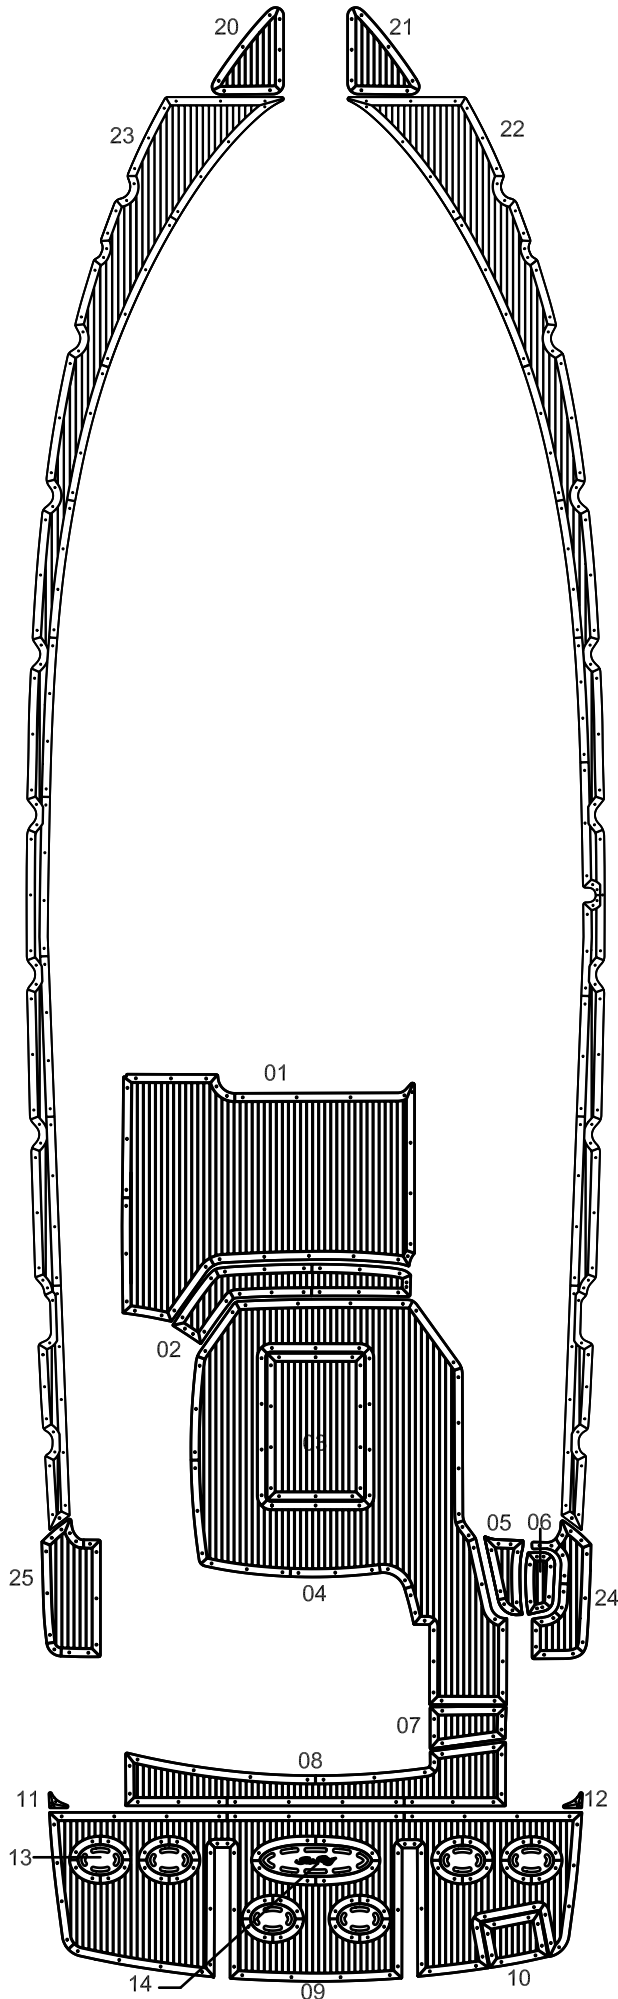

# SeaRay 540 Sundancer

Model year :  
2010

EUDE Model Code :

E54D\_2010

Set Divisions :

FD	20 - 25	2025594
UC	01	2025597
LC	02 - 07	2025595
SP	08 - 14	2025596

Legend :

FD - Fore Deck  
UC - Upper Cockpit  
LC - Lower Cockpit  
SP - Swim Platform