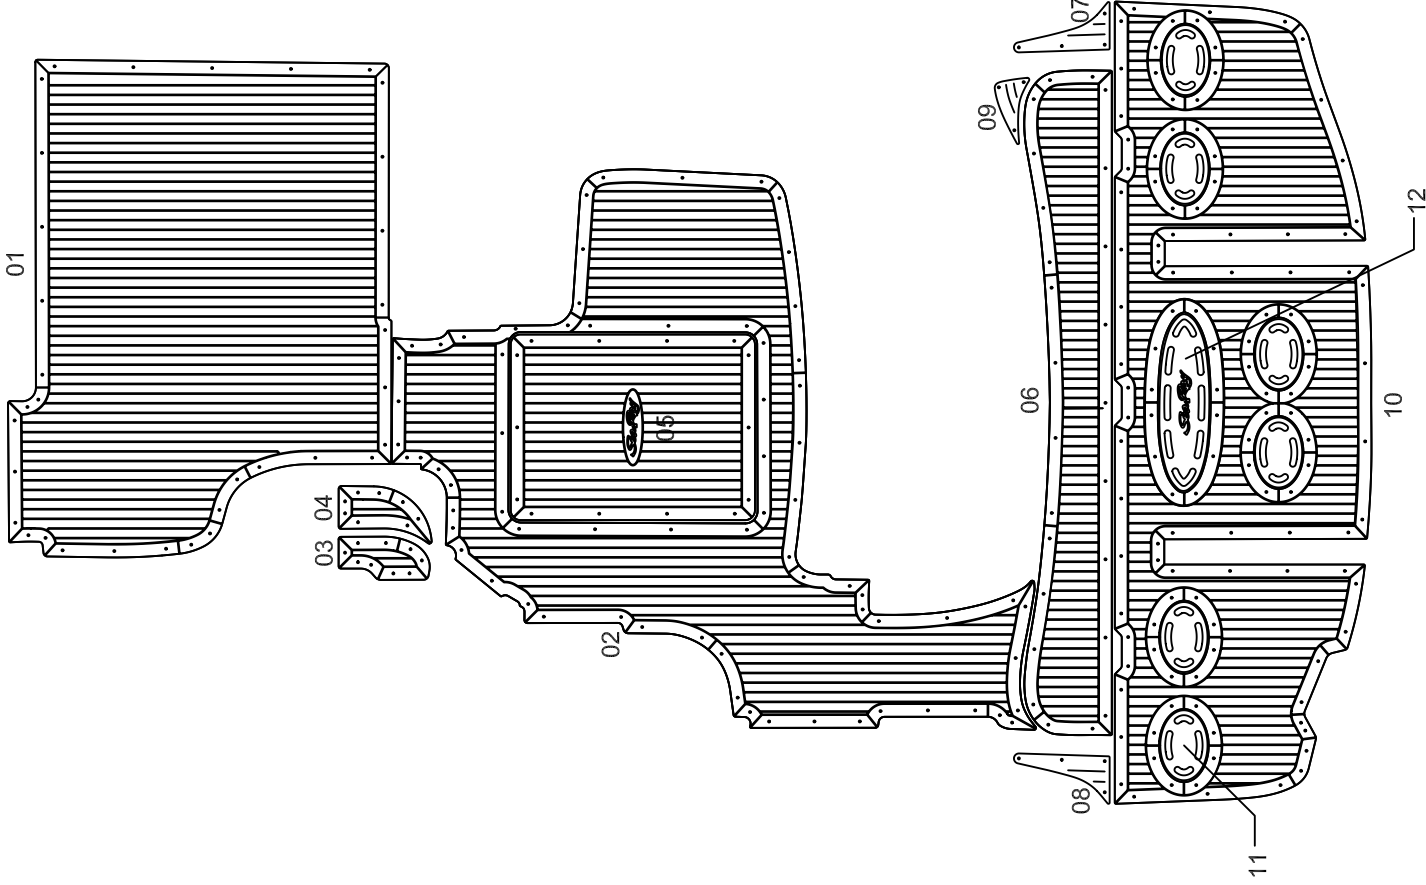

SeaRay 500 Sundancer

Model year :
2010

EUDE Model Code :
E50D_2008

Set Division :

UC 01, 03, 04
LC 02, 05
SP 06 - 12

Legend :

UC - Upper Cockpit
LC - Lower Cockpit
SP - Swim Platform

Notes :

- no radius
- R6 upper side

Revision Date :
11 January 2011