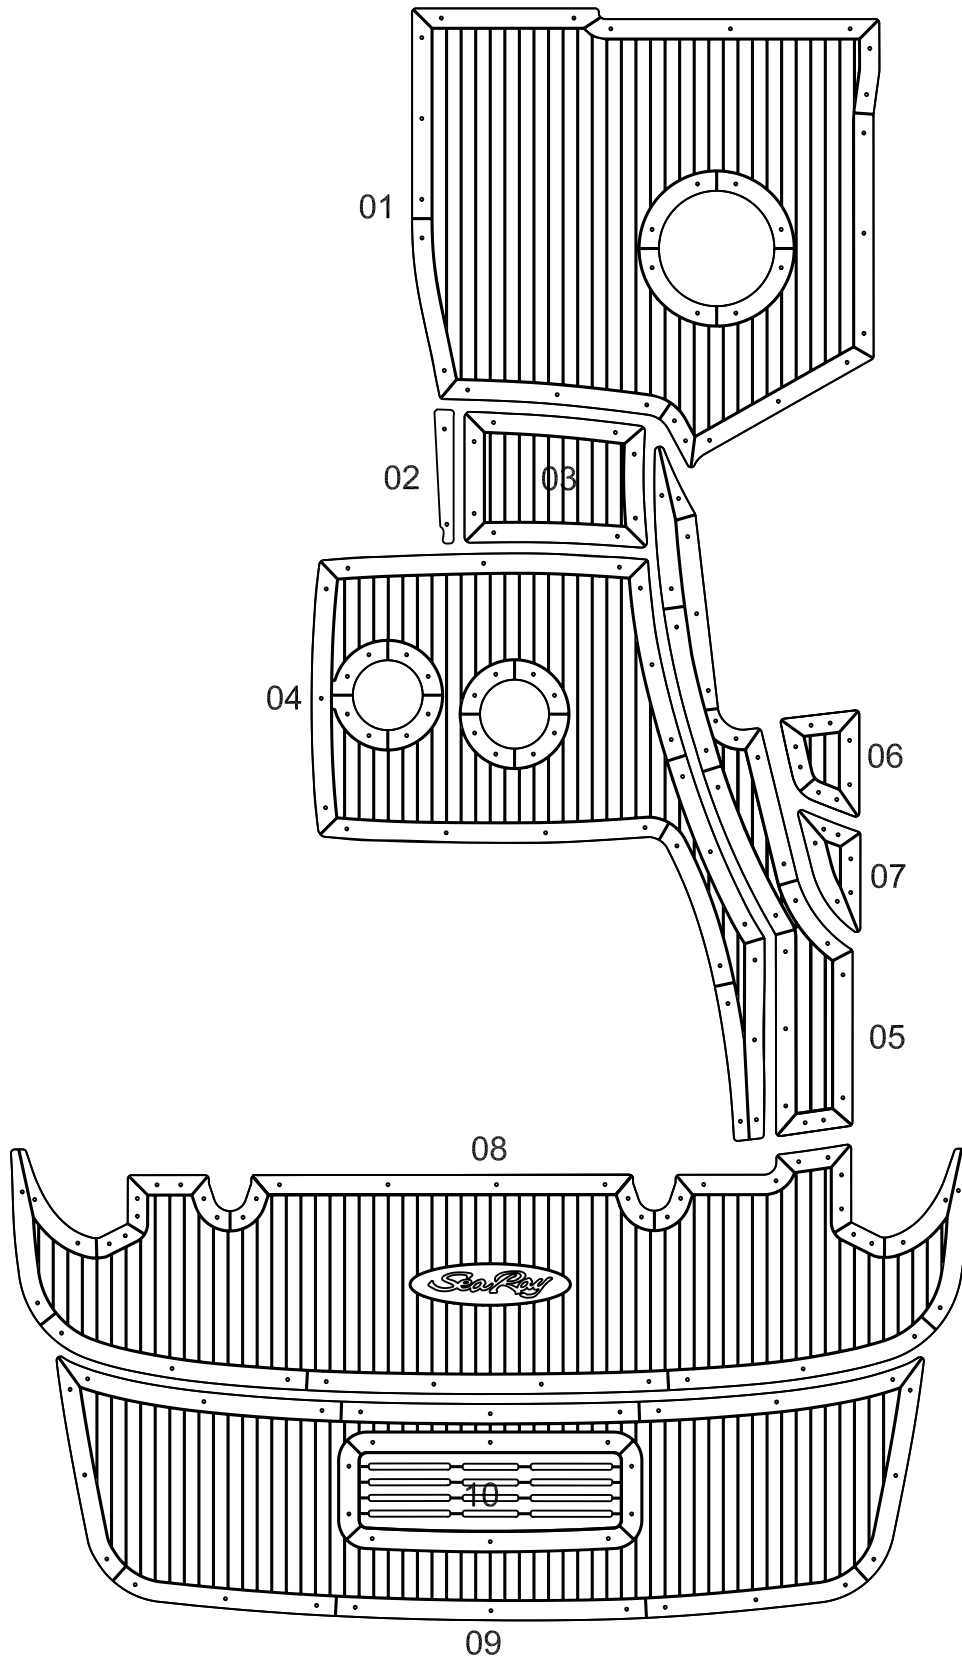

# SeaRay 350 Sundancer

Model year :  
2013

EUDE Model Code :  
E35D\_2013

Set Division :

CP	01 - 07
SP	08
SX	09, 10

Legend :

CP : Cockpit

SP : Swim Platform

SX : Extended Swim Platform

Notes :

\_ Thickness 9mm

\_ Frame/slat : 65/45

\_ Upper R6 all around on all pcs

Revision Date :

02 May 2014