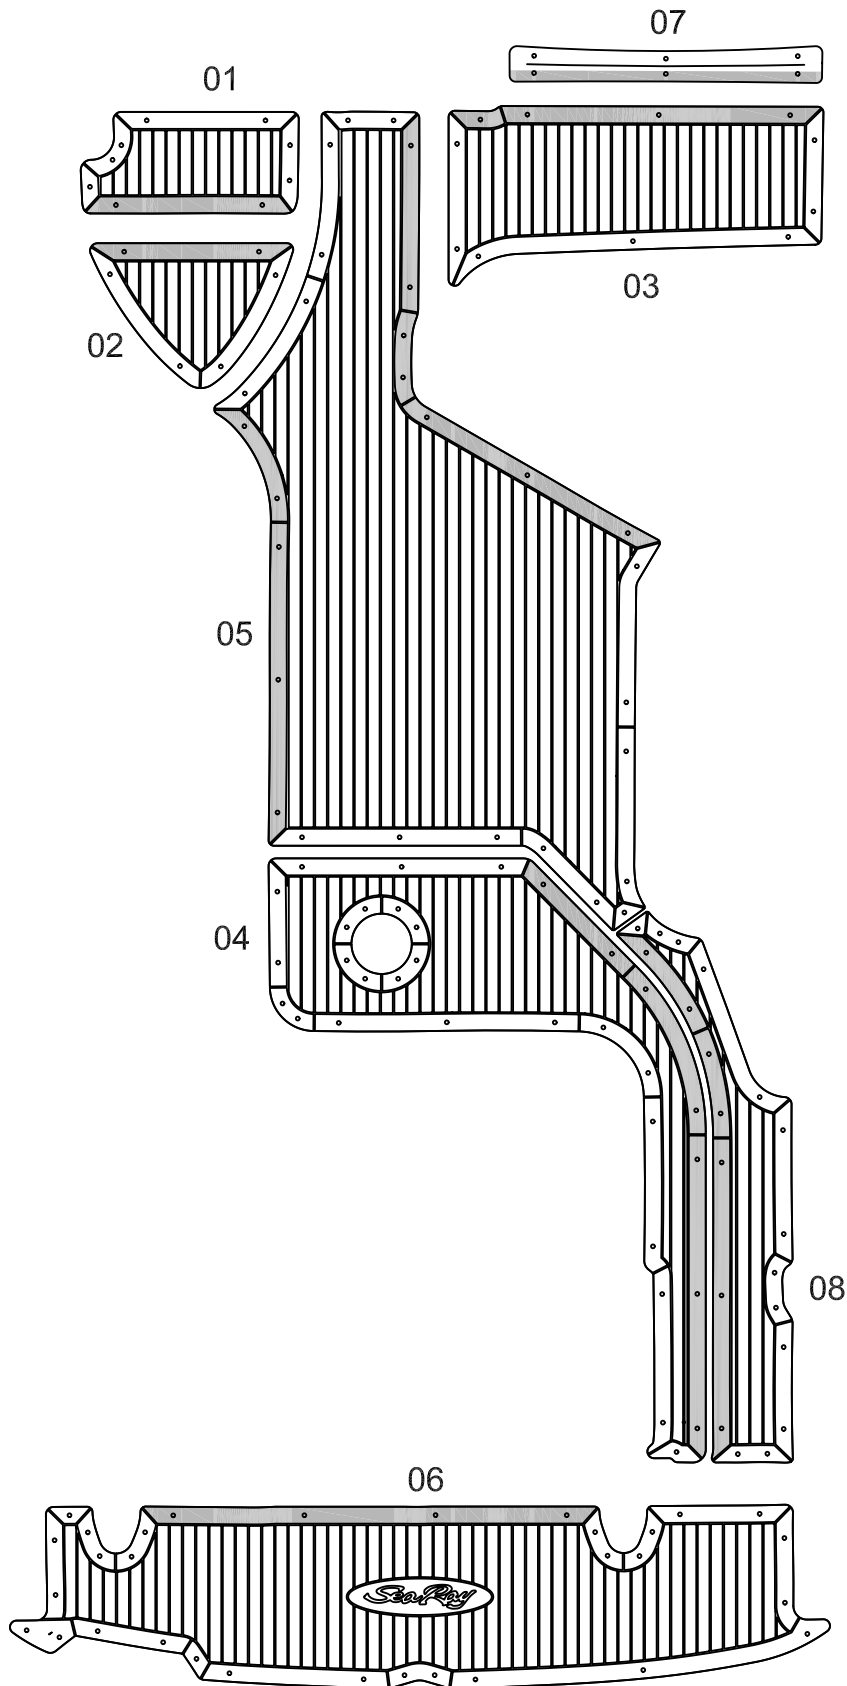

Searay 270 Sundancer

Model	
E27D	
CP	01-05,07,08
SP	06
Model year	
2008	
Notes :	
CP - Cockpit	
SP - Swimming Platform	
 double tape	
Revision month	
March 2008	