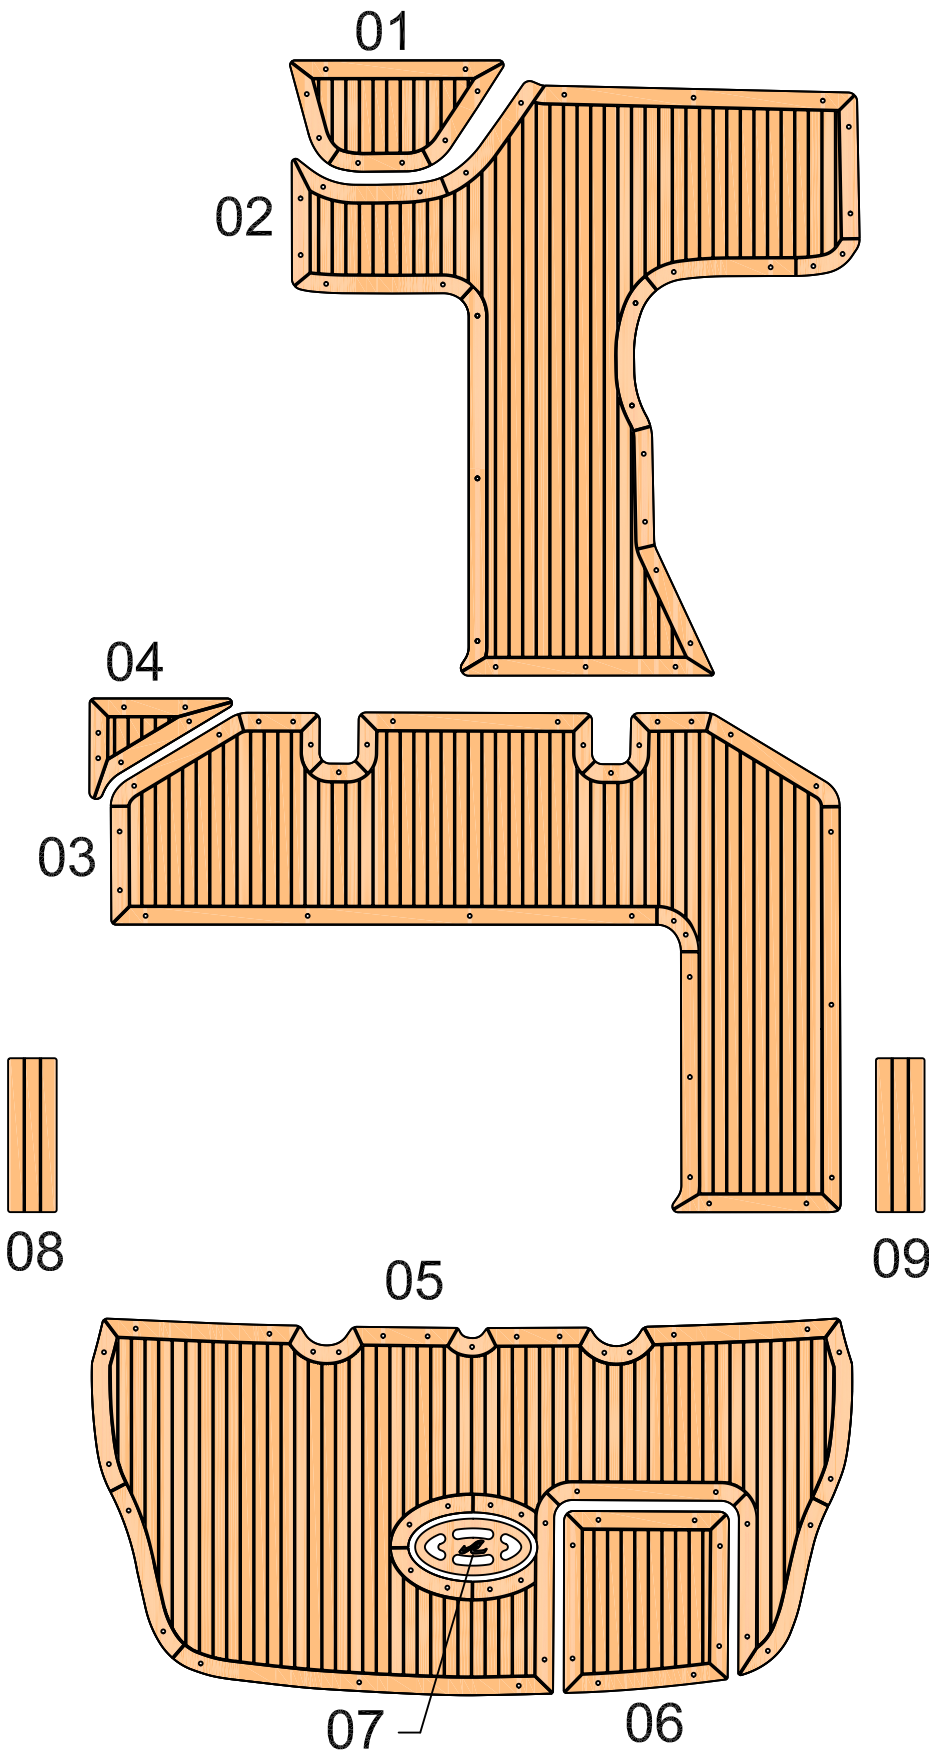

Searay 255 Sundancer

Model year :
2010

EUDE Model Code :
E25D_2008

Set Division :

CP	01-04
SP	05-07
SS	08-09

Legend :

CP - Cockpit
SP - Swim Platform
SS - Side Step

Notes :

_ Thickness 9 mm,
except pc. 07 thk. 30mm,
pc. 08, 09 thk. 6mm
_ Frame/slat : 45/31
_ Upper radius R6,
except pc. 08, 09
chamfer 2 bottom
_ NRE, except pc. 07, 08, 09
■ : double tape

Revision Date :
13 April 2010